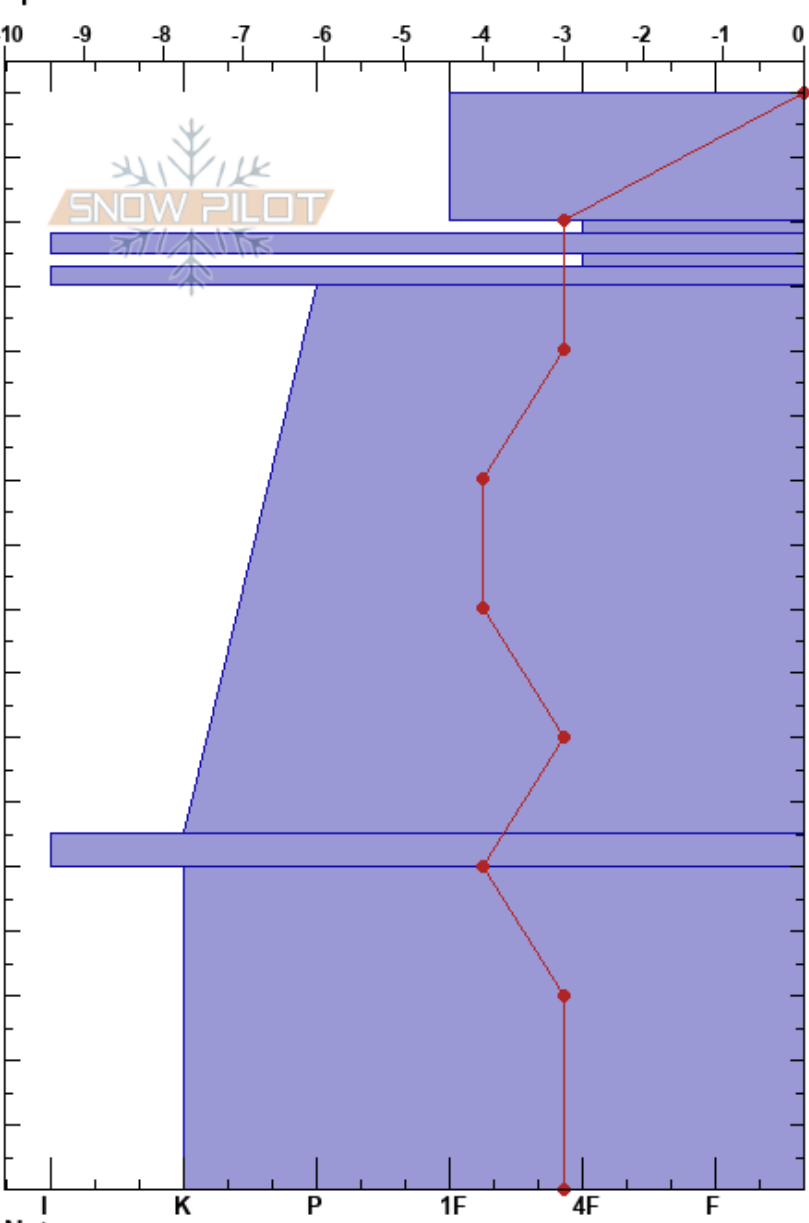

Vikafjellet
 Voss
 Norway
 Elevation: 1187 m
 Aspect: NE
 Specifics:

Olav Aga
 06/05/2017 - 19:30
 Co-ord: 32V 359569E 6756888N
 Slope Angle: 10°
 Wind Loading: no

Stability:
 Air Temperature: 4°C
 Sky Cover: CLR
 Precipitation: NO
 Wind: NW Light Breeze

HS:170
 PS: 5 150-148cm:Problematic layer

Form	Crystal		Moisture	ρ kg/m ³	Stability tests & Layer comments
	Size				
⊕	1-2		M		
⊖	1-1.5				
■	2.5				
⊖	1.5				
■	2.5				
⊕	1-2		M		
		2.5			
⊕	2-3		M		

Notes: