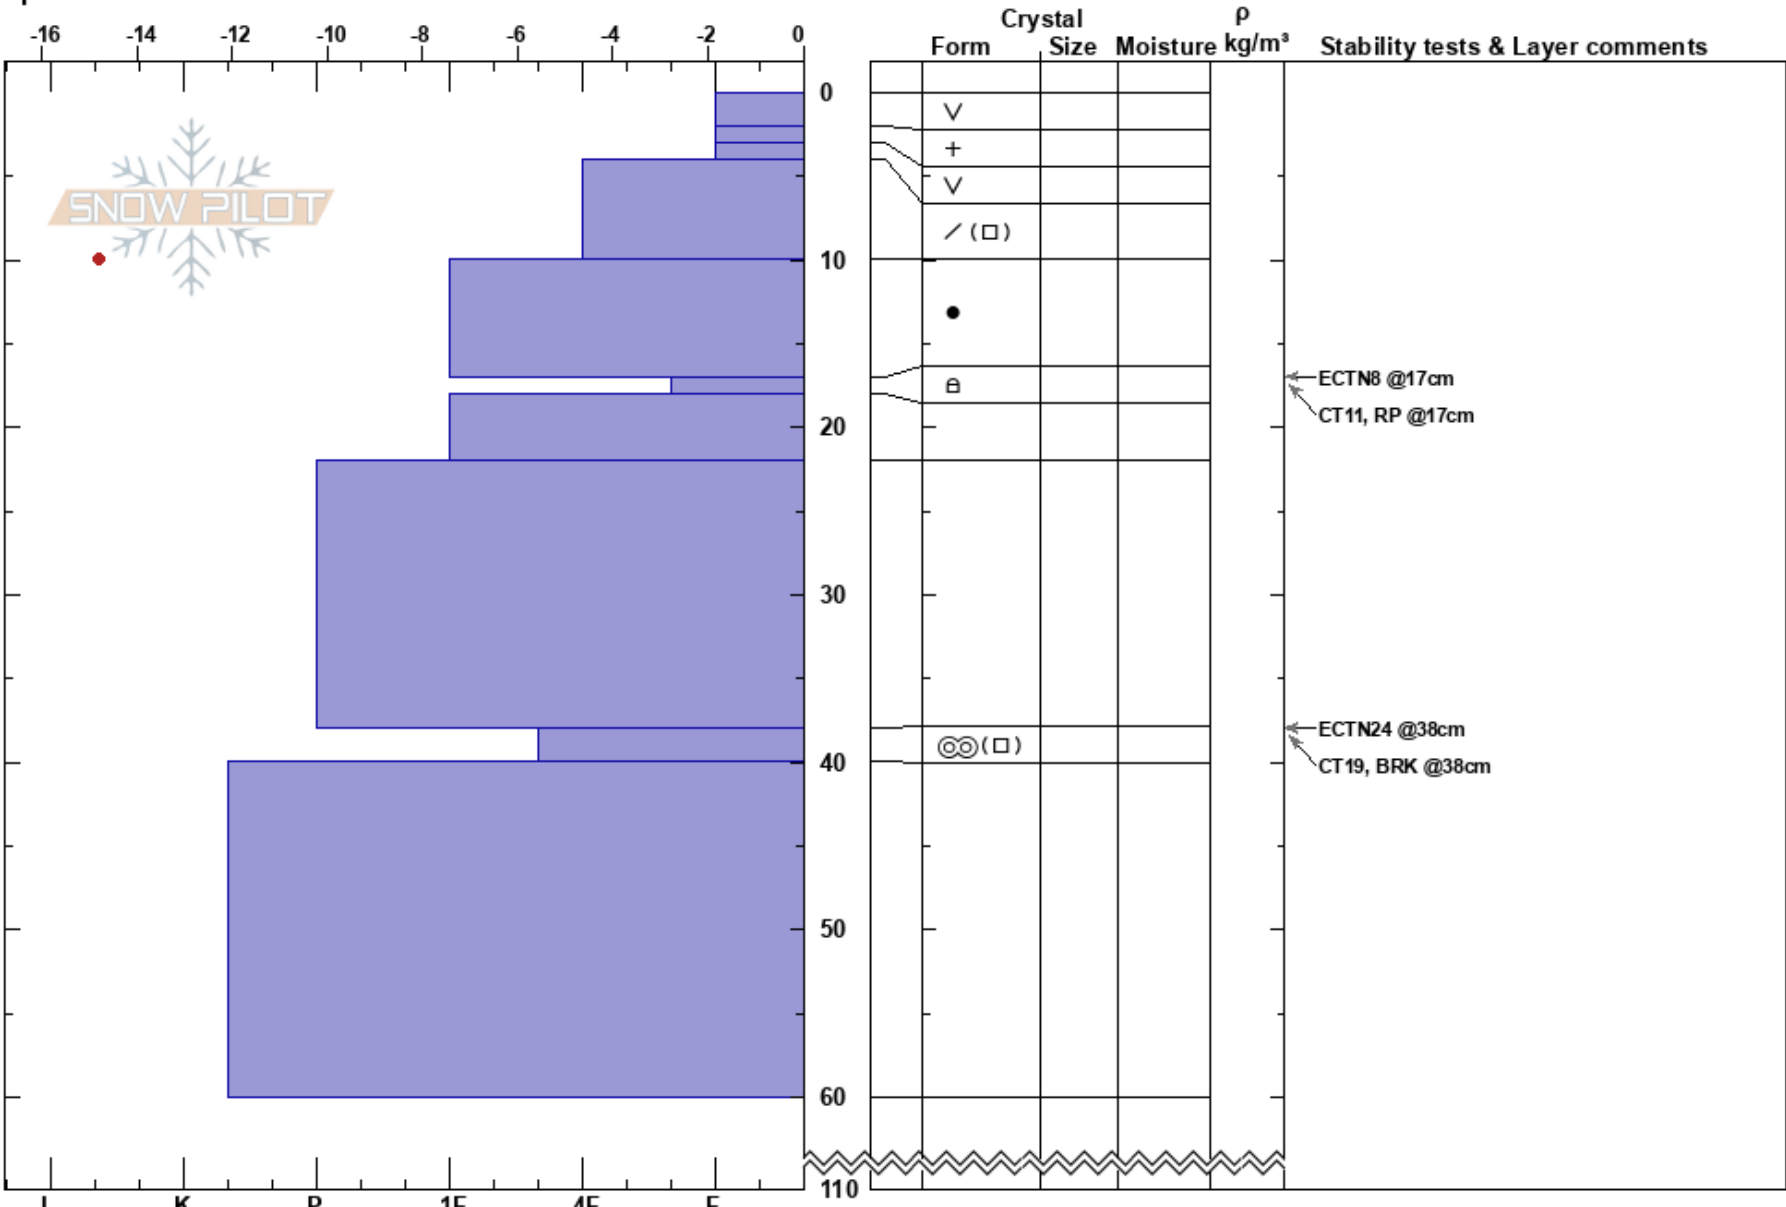

Fjehteres
 Marsfjället
 Sweden
 Elevation: 1045 m
 Aspect: NE
 Specifics:

Tyler Curtis
 01/02/2021 - 11:00
 Co-ord: 65.16782N, 15.32614E
 Slope Angle: 27°
 Wind Loading:

Stability: HS:110
 Air Temperature: -13.4°C PF:10
 Sky Cover: FEW
 Precipitation: NO
 Wind: Calm

Layer Notes:

Notes:

I K P 1F 4F F