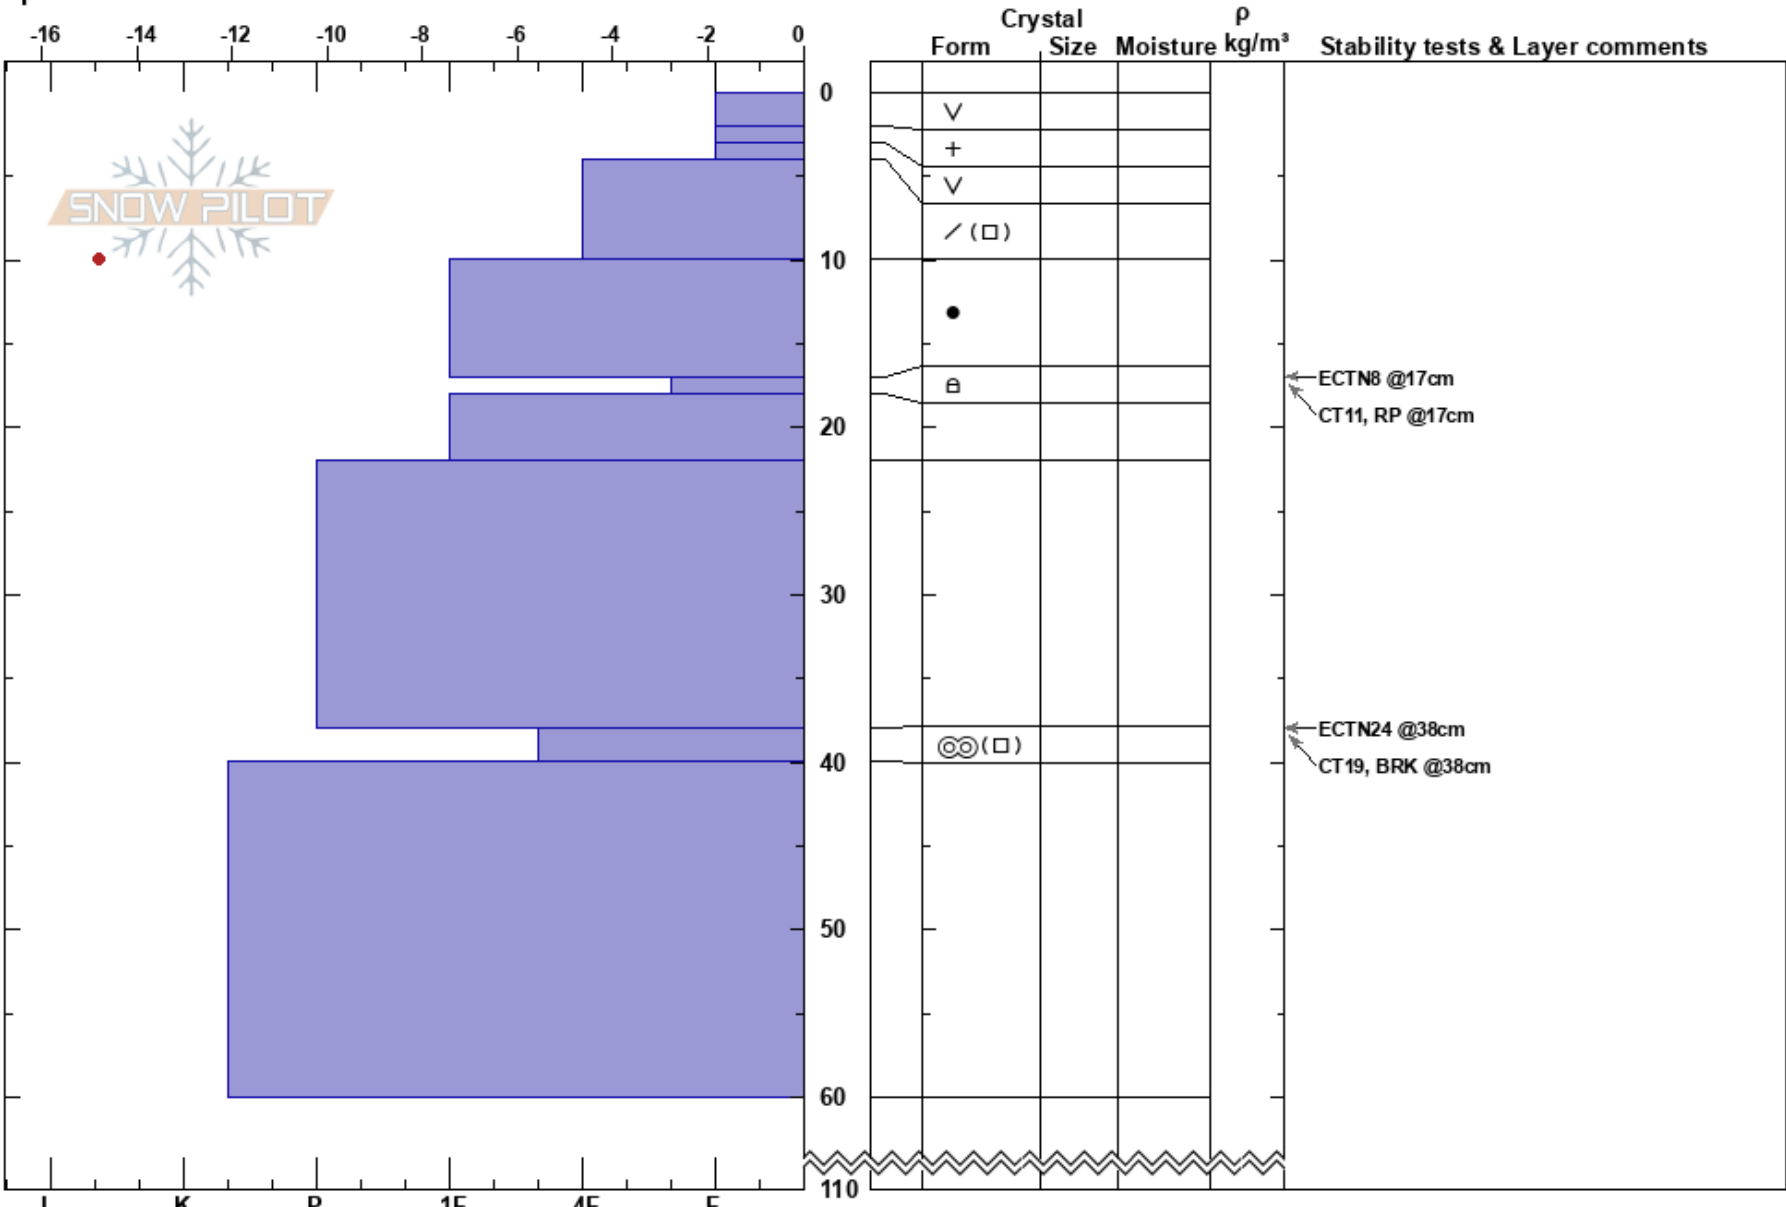

Fjehteres
 Marsfjället
 Sweden
 Elevation: 1045 m
 Aspect: NE
 Specifics:

Tyler Curtis
 01/02/2021 - 11:00
 Co-ord: 65.16782N, 15.32614E
 Slope Angle: 27°
 Wind Loading:

Stability:
 Air Temperature: -13.4°C PF:10
 Sky Cover: FEW
 Precipitation: NO
 Wind: Calm

Layer Notes:

Notes: