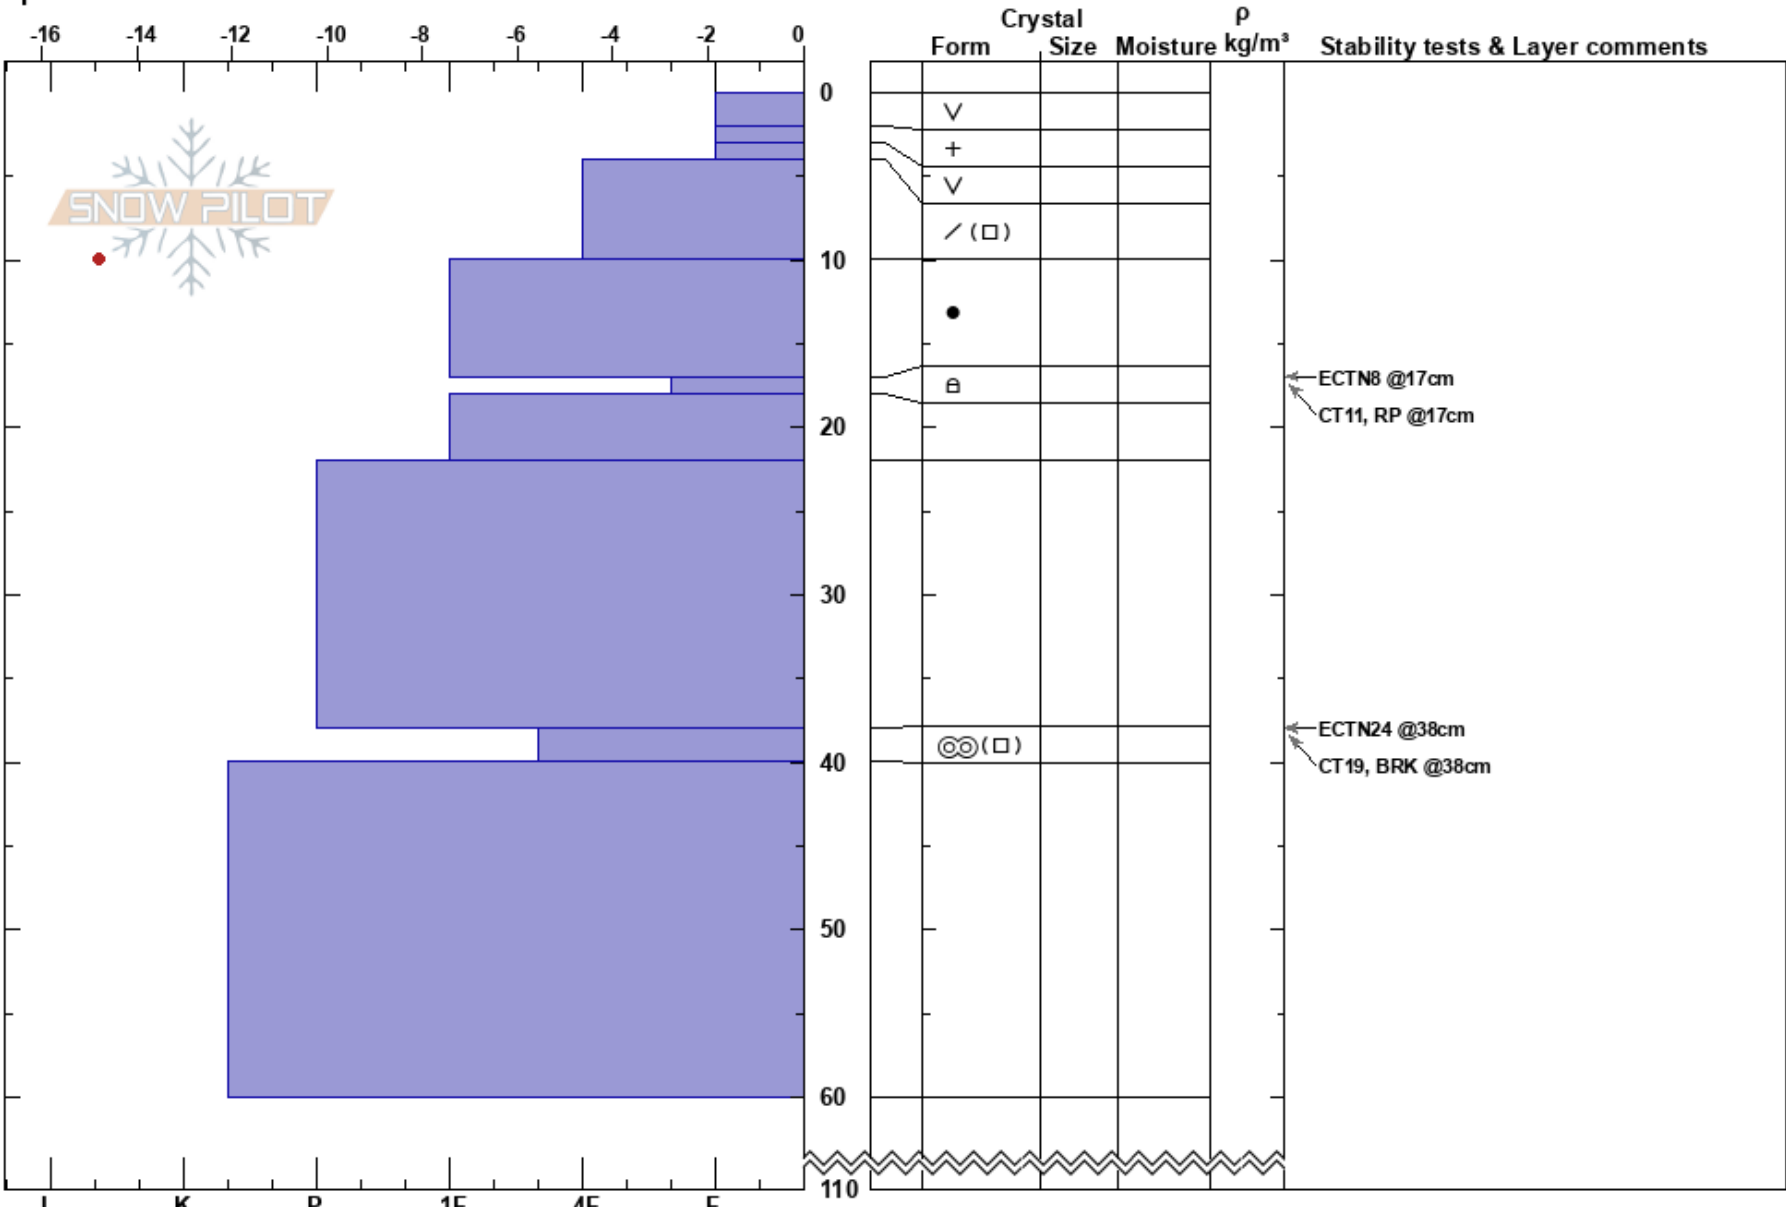

Fjehteres
 Marsfjället
 Sweden
 Elevation: 1045 m
 Aspect: NE
 Specifics:

Tyler Curtis
 01/02/2021 - 11:00
 Co-ord: 65.16782N, 15.32614E
 Slope Angle: 27°
 Wind Loading:

Stability: HS:110
 Air Temperature: -13.4°C PF:10
 Sky Cover: FEW
 Precipitation: NO
 Wind: Calm

Layer Notes:

Notes: