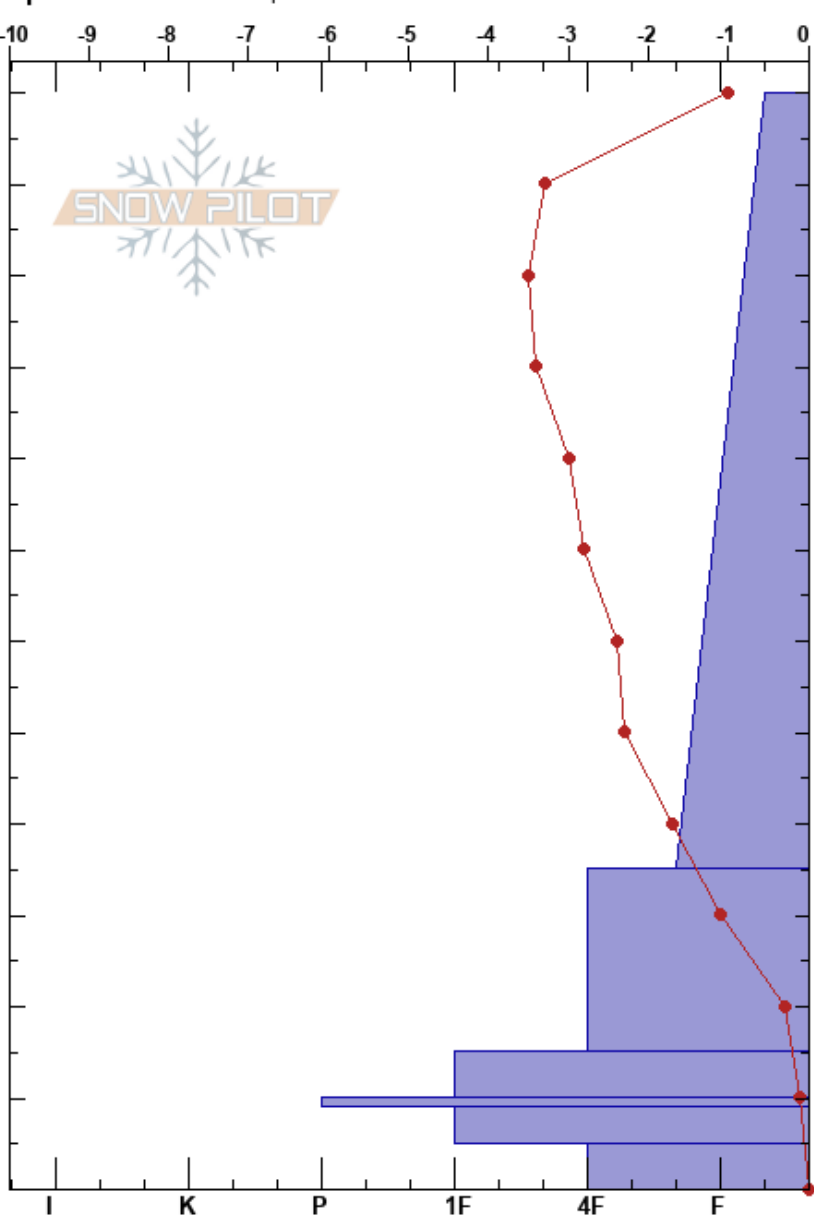

Poison Creek BV  
 Sierra Nevada  
 CA  
**Elevation:** 2421 m  
**Aspect:** 210°  
**Specifics:** We skied slope

Carlos Romero  
 01/31/2021 - 10:30am  
**Co-ord:** 10T 760510W 4263863S  
**Slope Angle:** 30°  
**Wind Loading:**

**Stability:**  
**Air Temperature:** 0.6°C  
**Sky Cover:** BKN  
**Precipitation:** NO  
**Wind:** N Light Breeze

**HS:** 120  
**PF:** 45  
**PS:** 25  
 5-0cm: Problematic layer

Form	Crystal		Moisture	$\rho$ kg/m <sup>3</sup>	Stability tests & Layer comments
	Size				
∇	1.5				
/	1				
●	1				
○	1.5				
■					
○	1.5				
^	2				