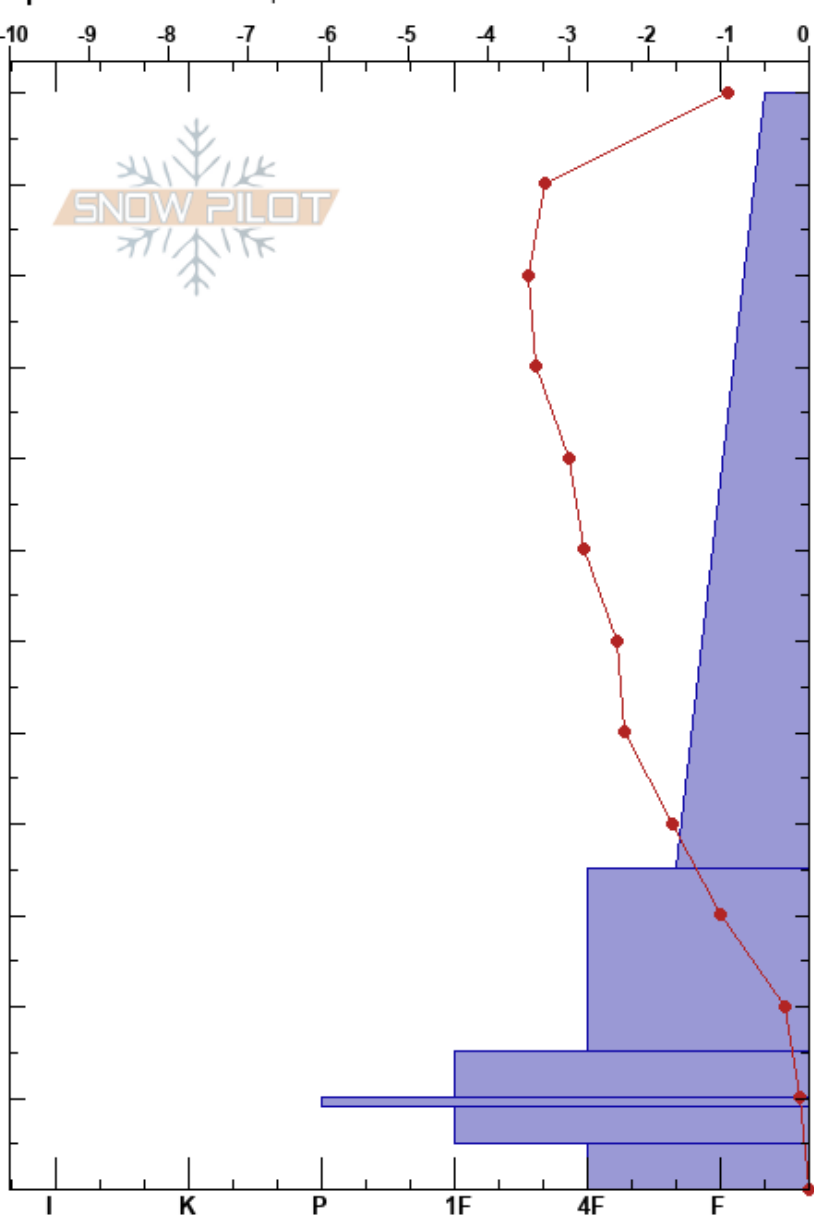

Poison Creek BV
 Sierra Nevada
 CA
 Elevation: 2421 m
 Aspect: 210°
 Specifics: We skied slope

Carlos Romero
 01/31/2021 - 10:30am
 Co-ord: 10T 760510W 4263863S
 Slope Angle: 30°
 Wind Loading:

Stability: **HS:120**
 Air Temperature: 0.6°C **PF:45** 5-0cm:Problematic layer
 Sky Cover: BKN **PS:25**
 Precipitation: NO
 Wind: N Light Breeze

Form	Crystal		Moisture	ρ kg/m ³	Stability tests & Layer comments
	Size				
∇	1.5				
/	1				
●	1				
○	1.5				
■					
○	1.5				
^	2				

ECTX
 CTN

Notes: