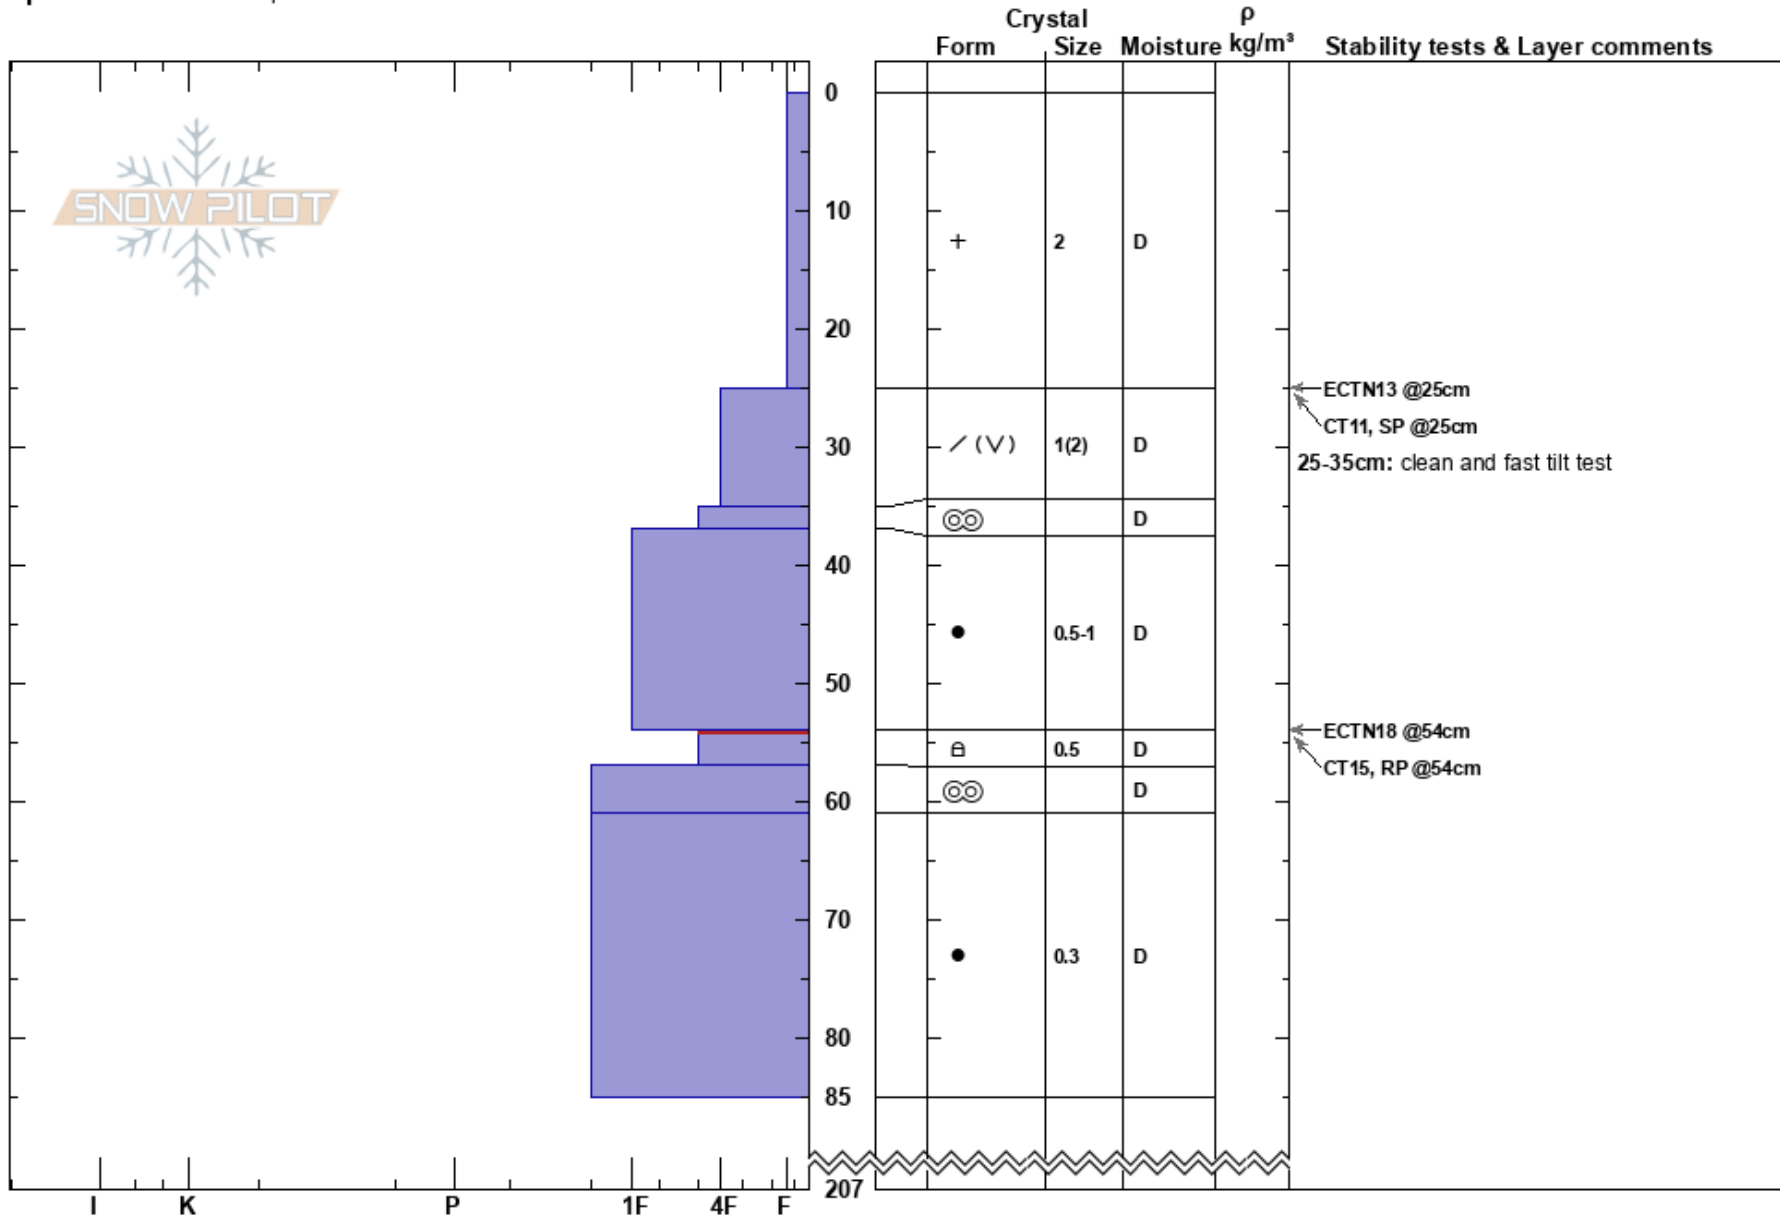

Shangri-La, cutthroat  
North Cascades, East  
WA

Hirshberg Josh  
01/31/2021 - 10:45am  
Co-ord: 10U 673560W 5382477N  
Slope Angle: 25°  
Wind Loading:

Stability: Fair  
Air Temperature:  
Sky Cover: X  
Precipitation: S2  
Wind: NE Light Breeze

HS:207  
PF:50  
25-35cm: clean and fast tilt test  
54-57cm: Problematic layer

Layer Notes:

Elevation: 5775 ft  
Aspect: 130°  
Specifics: We skied slope

Notes: