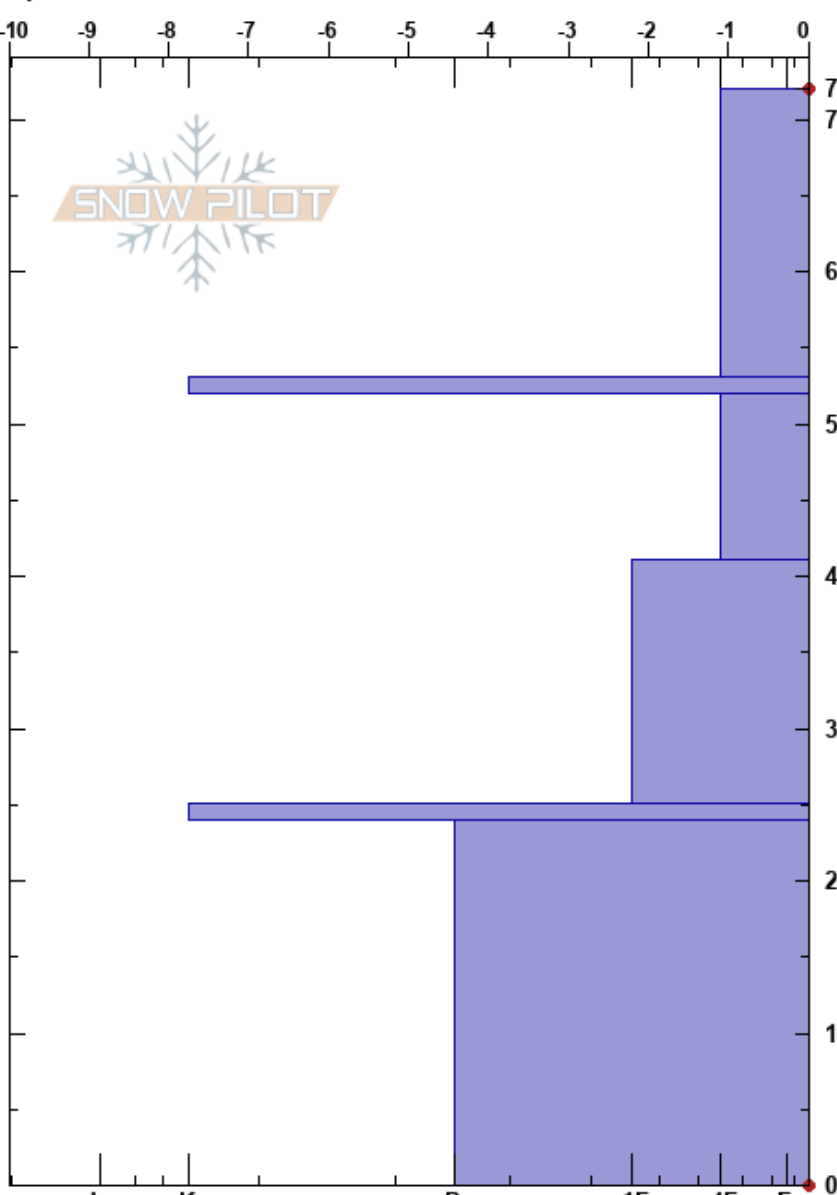

Fagerfjellet low
 Tromsø mainland
 Norway
 Elevation: 44 m
 Aspect: SW

Paul Velsand
 05/05/2017 - 13:00
 Co-ord: 33W 663223E 7722625N
 Slope Angle: 5°
 Wind Loading:

Stability: Good HS:72
 Air Temperature: 5.7°C PF:20
 Sky Cover: OVC
 Precipitation: NO
 Wind: Calm

Layer Notes:

Specifics: Ski tracks on slope; We skied slope

Form	Crystal		Moisture	ρ kg/m ³	Stability tests & Layer comments
	Size				
☺	6		M	390	
■					
☺	3-4		M	380	
☺	3		M	420	
■					
☺	3-5		M	370	

Notes: Snow height iButton: 0 cm.
 Temperature measured in whole pit, but not logged in profile to save time.