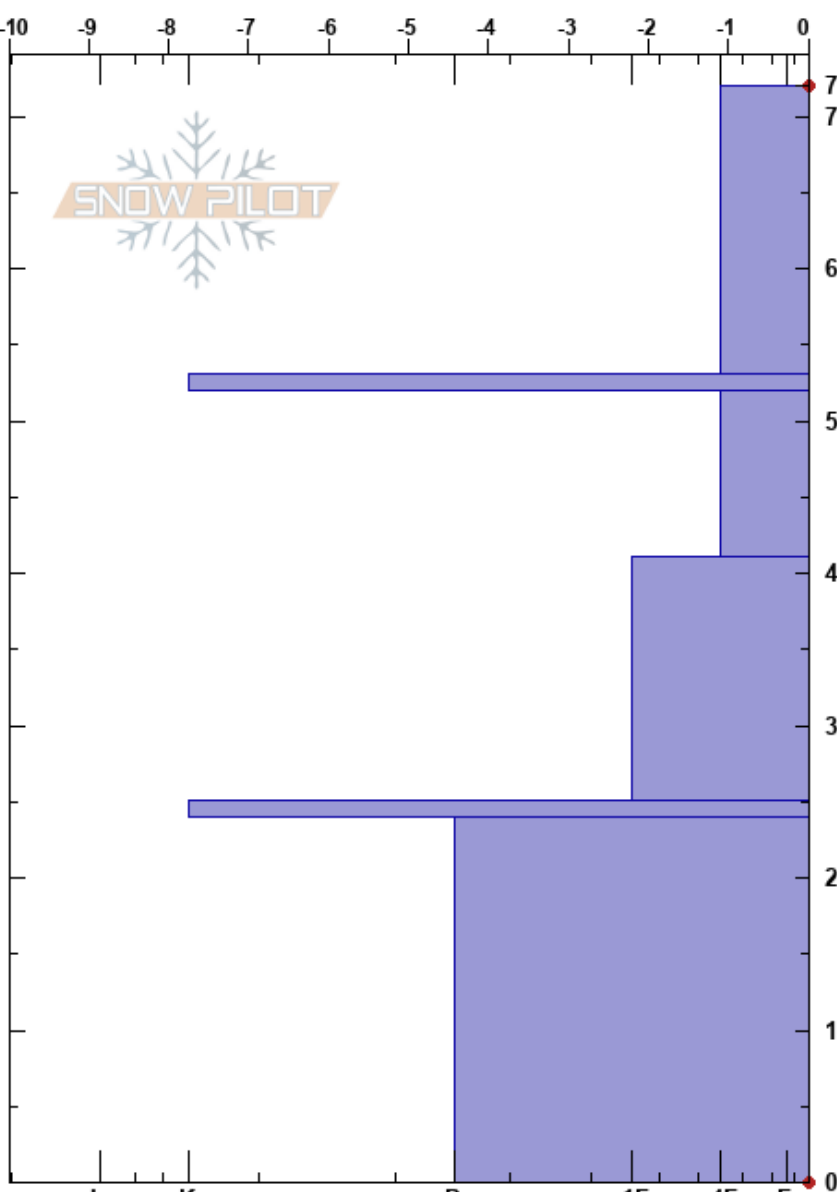

Fagerfjellet low  
 Tromsø mainland  
 Norway  
 Elevation: 44 m  
 Aspect: SW

Paul Velsand  
 05/05/2017 - 13:00  
 Co-ord: 33W 663223E 7722625N  
 Slope Angle: 5°  
 Wind Loading:

Stability: Good HS:72  
 Air Temperature: 5.7°C PF:20  
 Sky Cover: OVC  
 Precipitation: NO  
 Wind: Calm

Layer Notes:

Specifics: Ski tracks on slope; We skied slope

Form	Crystal		Moisture	$\rho$ kg/m <sup>3</sup>	Stability tests & Layer comments
	Size				
♡	6		M	390	
■					
♡	3-4		M	380	
♡	3		M	420	
■					
♡	3-5		M	370	

Notes: Snow height iButton: 0 cm.  
 Temperature measured in whole pit, but not logged in profile to save time.