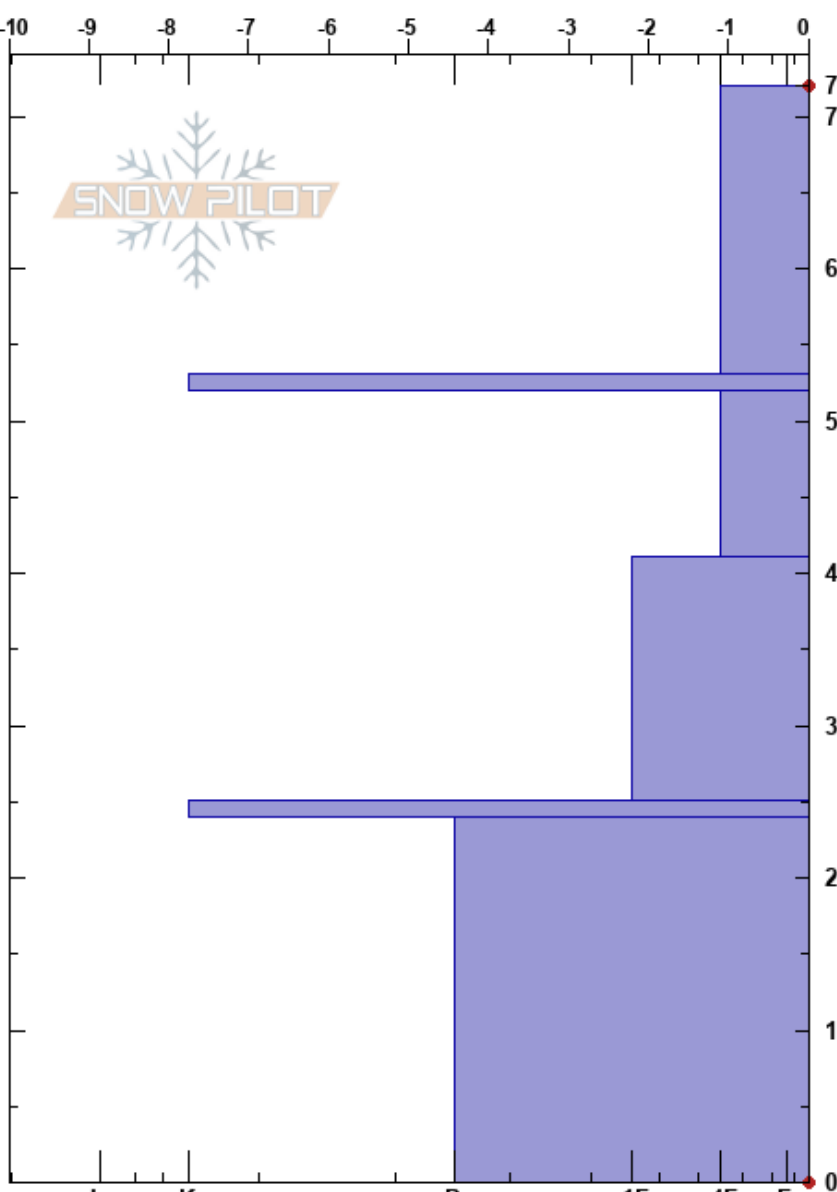

Fagerfjellet low
 Tromsø mainland
 Norway
 Elevation: 44 m
 Aspect: SW

Paul Velsand
 05/05/2017 - 13:00
 Co-ord: 33W 663223E 7722625N
 Slope Angle: 5°
 Wind Loading:

Stability: Good HS:72
 Air Temperature: 5.7°C PF:20
 Sky Cover: OVC
 Precipitation: NO
 Wind: Calm

Layer Notes:

Specifics: Ski tracks on slope; We skied slope

Form	Crystal		Moisture	ρ kg/m ³	Stability tests & Layer comments
	Size				
☺	6		M	390	
■					
☺	3-4		M	380	
☺	3		M	420	
■					
☺	3-5		M	370	

Notes: Snow height iButton: 0 cm.
 Temperature measured in whole pit, but not logged in profile to save time.