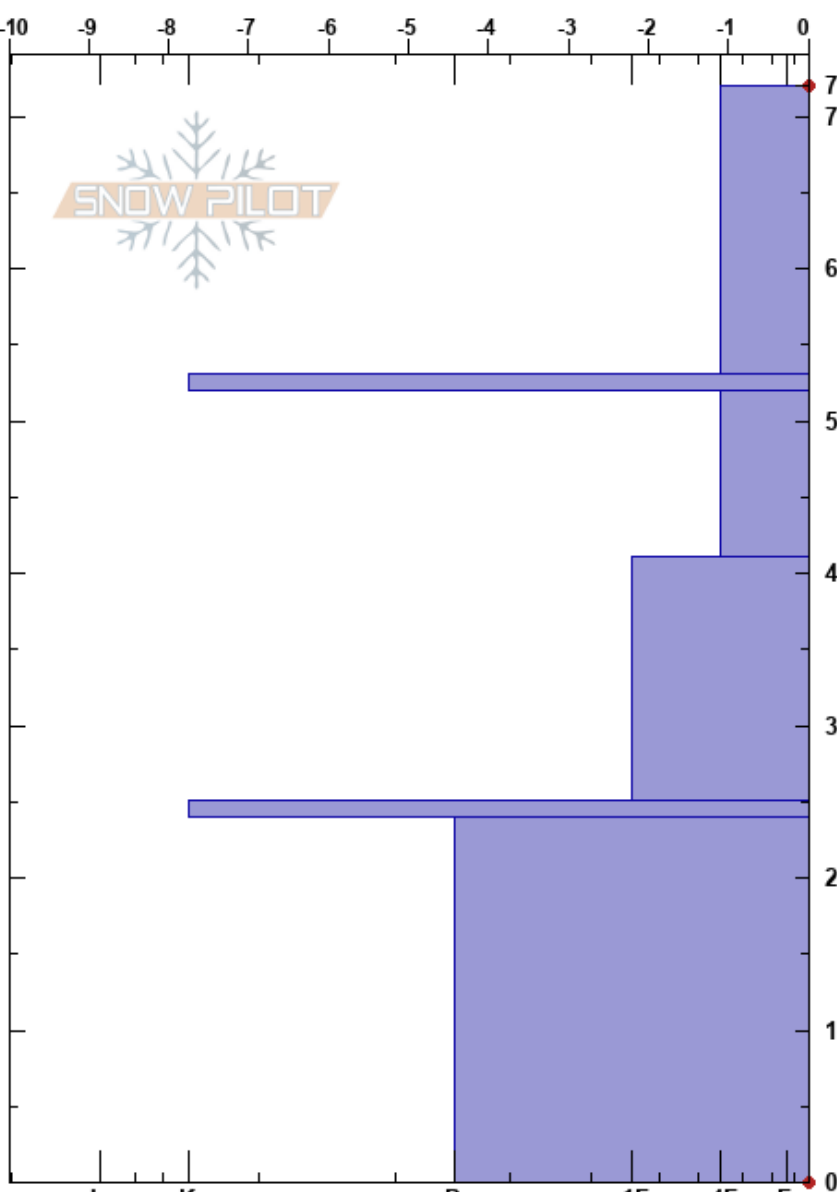

Fagerfjellet low  
 Tromsø mainland  
 Norway  
 Elevation: 44 m  
 Aspect: SW

Paul Velsand  
 05/05/2017 - 13:00  
 Co-ord: 33W 663223E 7722625N  
 Slope Angle: 5°  
 Wind Loading:

Stability: Good HS:72  
 Air Temperature: 5.7°C PF:20  
 Sky Cover: OVC  
 Precipitation: NO  
 Wind: Calm

Layer Notes:

Specifics: Ski tracks on slope; We skied slope

Form	Crystal		Moisture	$\rho$ kg/m <sup>3</sup>	Stability tests & Layer comments
	Size				
☺	6		M	390	
■					
☺	3-4		M	380	
☺	3		M	420	
■					
☺	3-5		M	370	

Notes: Snow height iButton: 0 cm.  
 Temperature measured in whole pit, but not logged in profile to save time.