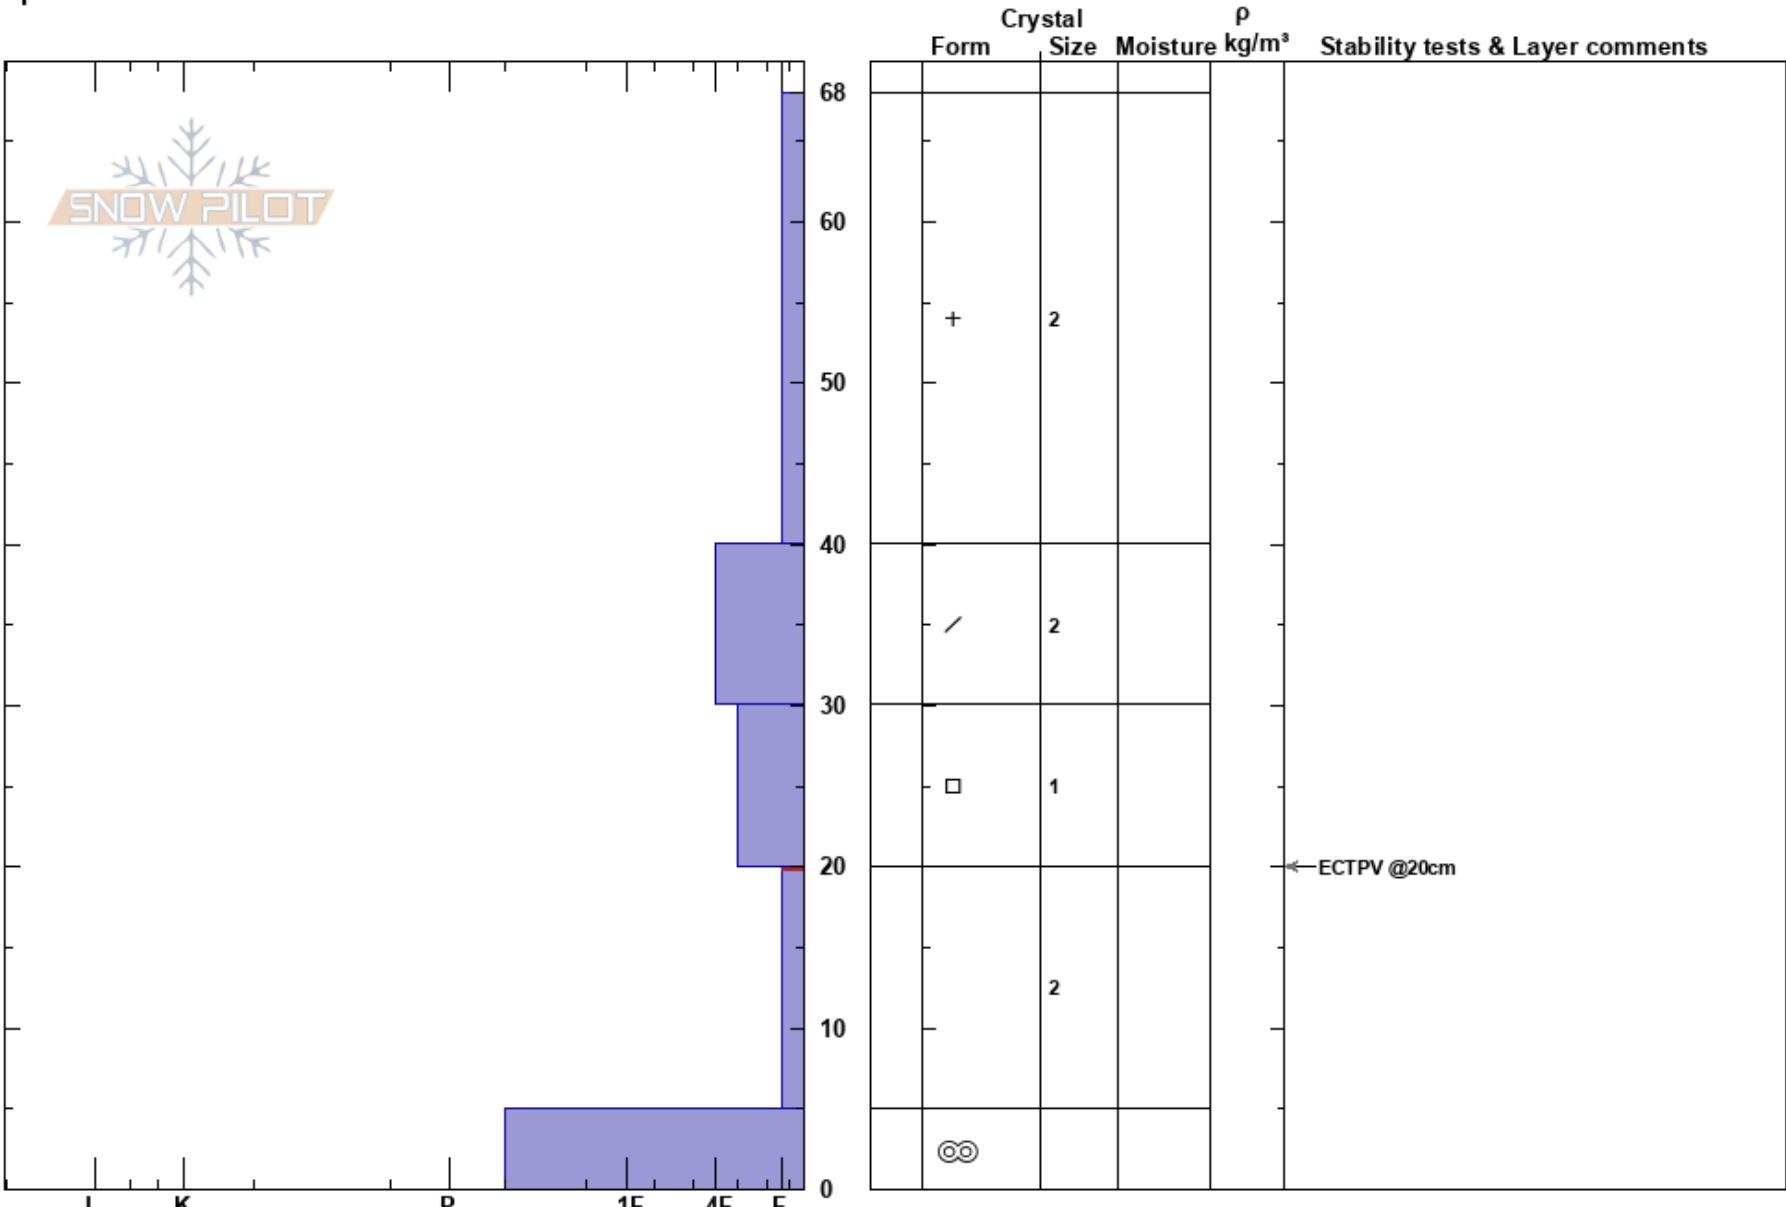

Williams Peak NE
 Elk Mountains
 CO
 Elevation: 9426 ft
 Aspect: NE
 Specifics:

Polly Layton
 01/31/2021 - 11:00am
 Co-ord: 13S 295518W 4363387N
 Slope Angle: 20°
 Wind Loading: no

Stability:
 Air Temperature: 26°F
 Sky Cover: CLR
 Precipitation: NO
 Wind: Calm

HS:68
 PF:68
 PS:15
 20-5cm: Problematic layer

Notes: