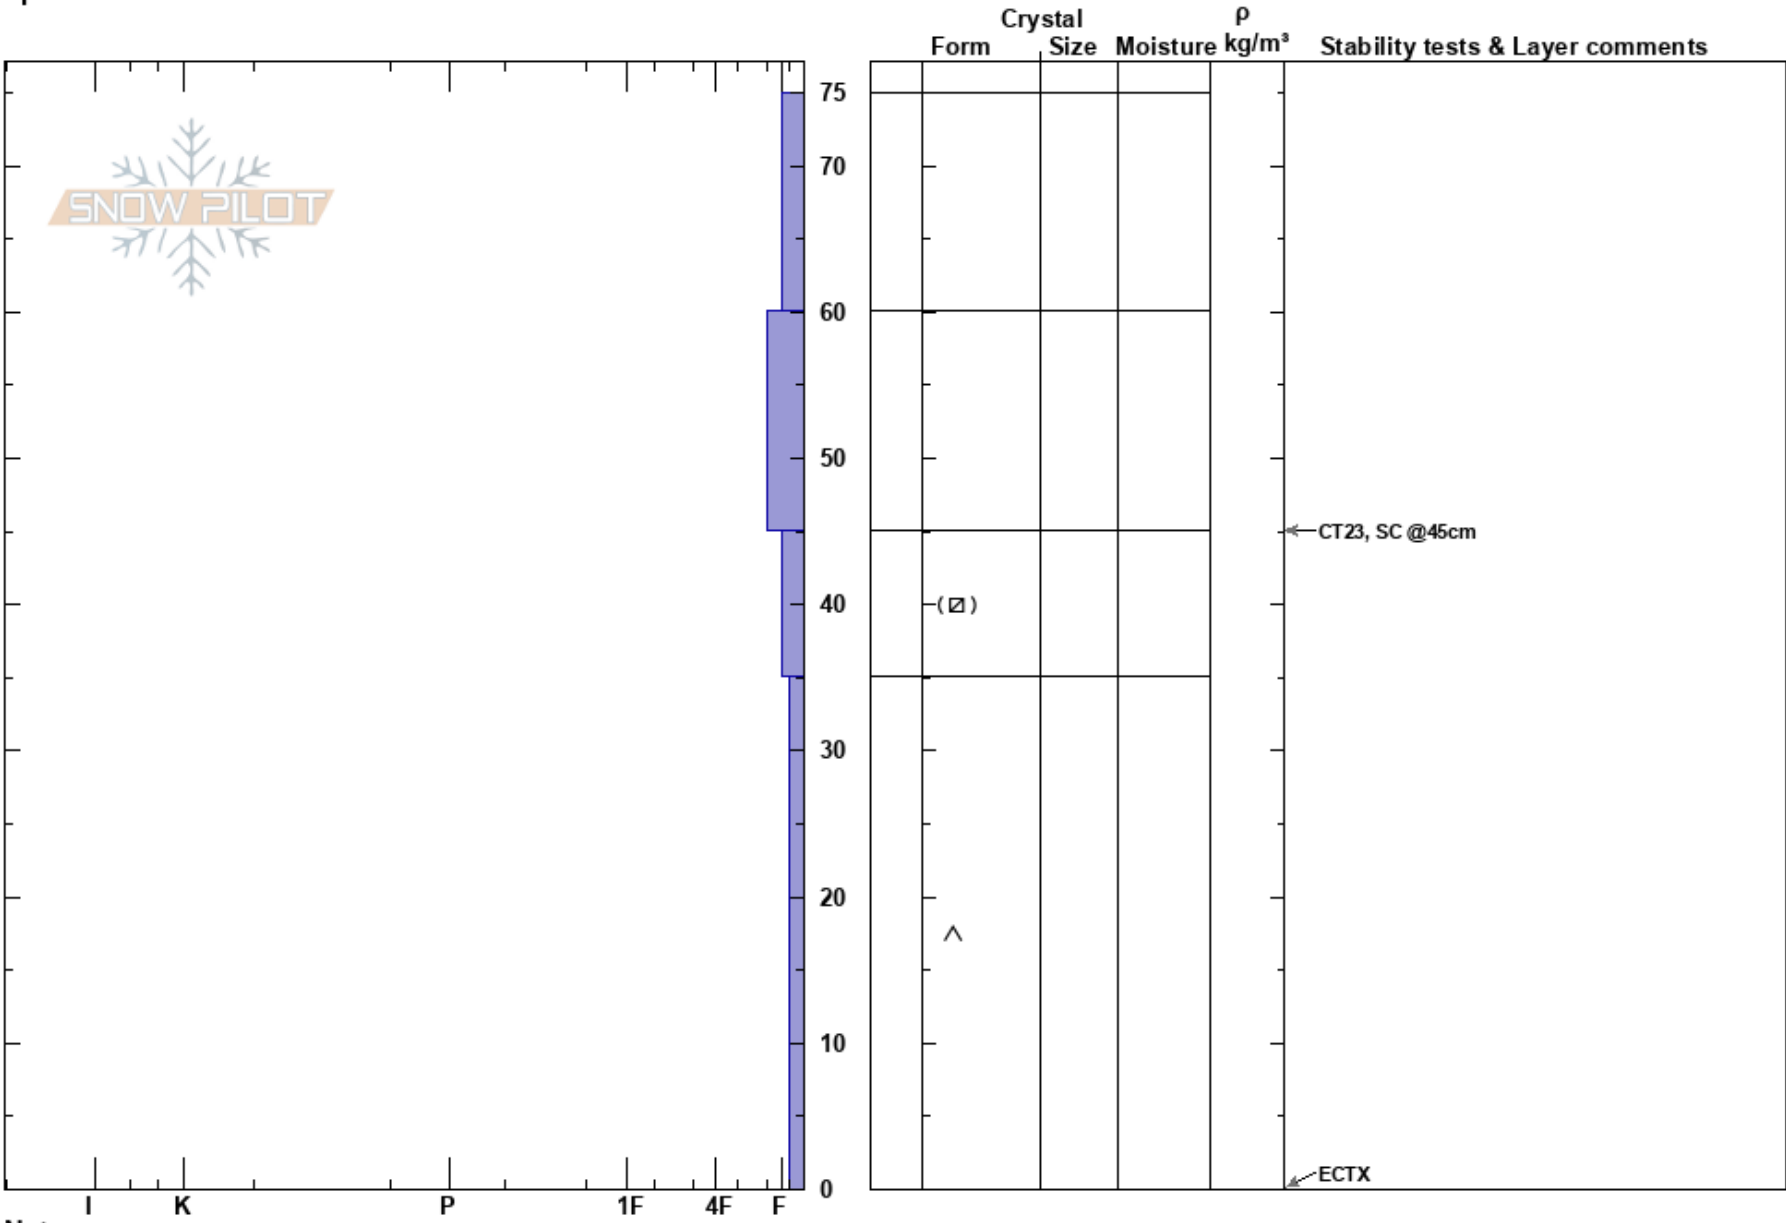

Little Mill
 West Elks
 CO
 Elevation: 9372 ft
 Aspect: E
 Specifics:

Joshua Jones
 01/31/2021 - 1:30pm
 Co-ord: 13S 320579W 4283778N
 Slope Angle: 15°
 Wind Loading: previous

Stability: Good
 Air Temperature: -2°C
 Sky Cover: CLR
 Precipitation: NO
 Wind: NW Calm

HS:75
 Layer Notes:
 60-45cm: Problematic layer

Notes: