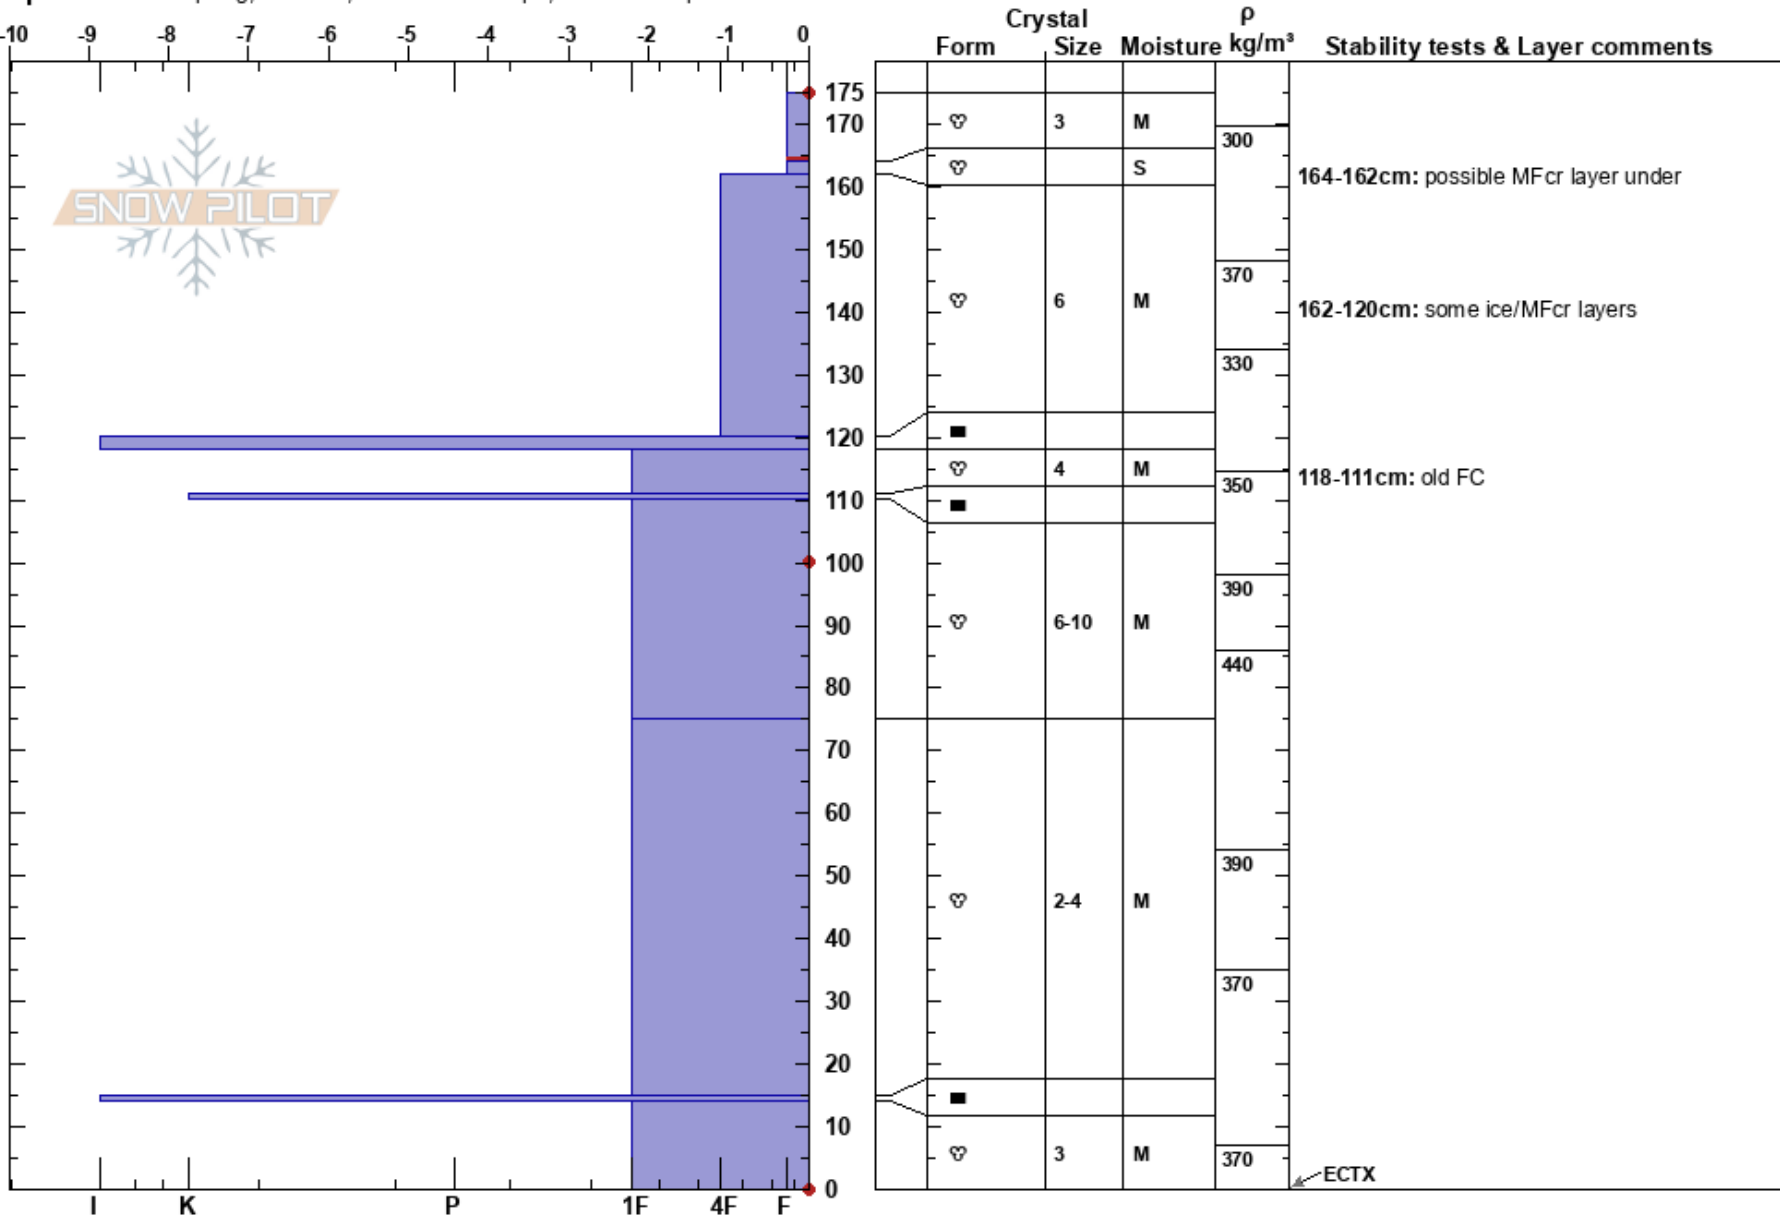

Fagerfjellet high
Tromsø mainland
Norway
Elevation: 469 m
Aspect: SW

Paul Velsand
05/05/2017 - 12:00
Co-ord: 33W 664644E 7721833N
Slope Angle: 20°
Wind Loading:

Stability: Fair
Air Temperature: 2°C
Sky Cover: X
Precipitation: RV
Wind: Calm

HS:175
PF:25
175-164cm: Problematic layer
164-162cm: possible MFcr layer under
162-120cm: some ice/MFcr layers
118-111cm: old FC

Specifics: Collapsing, localized; Ski tracks on slope; We skied slope

Notes: Snow height iButton: 192 cm.

Temperature measured through the whole pit, but not logged in profile to save time.