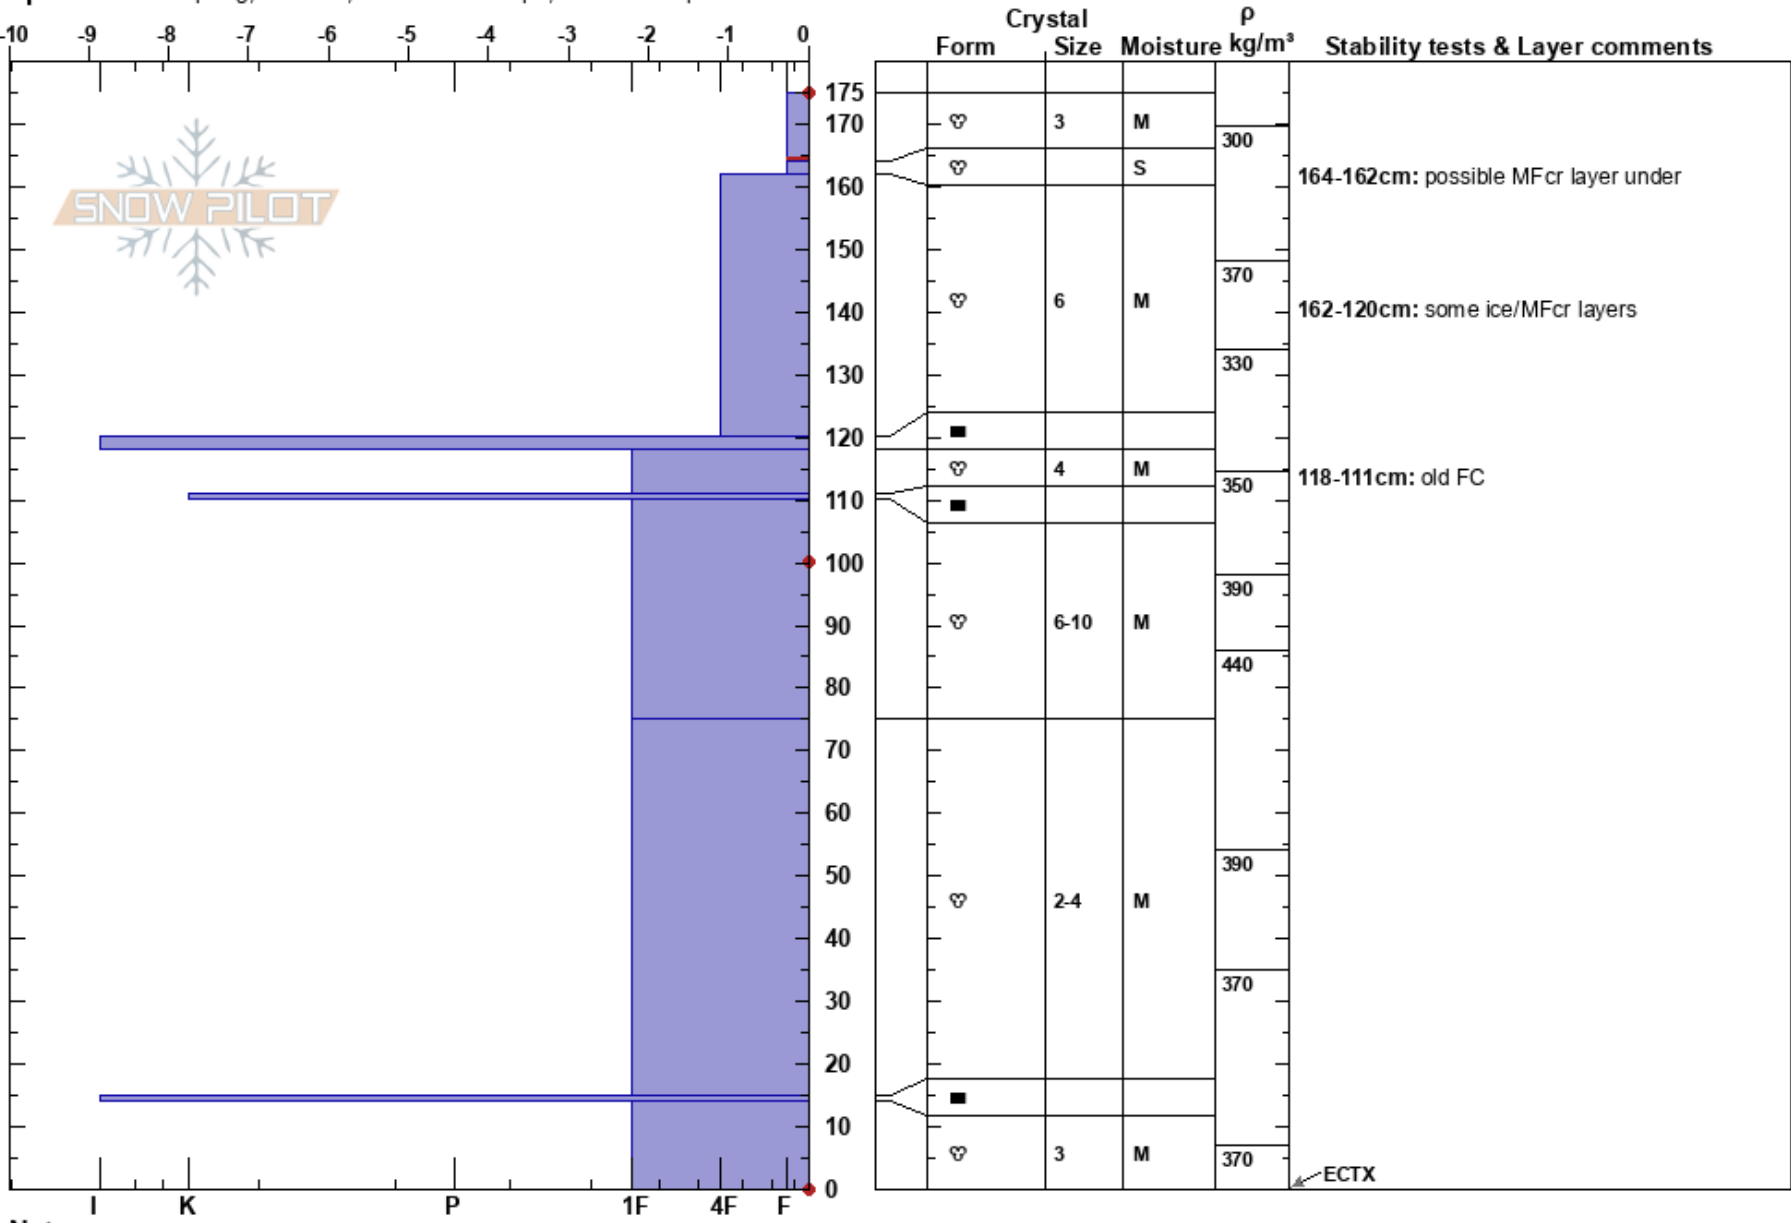

Fagerfjellet high  
Tromsø mainland  
Norway  
Elevation: 469 m  
Aspect: SW

Paul Velsand  
05/05/2017 - 12:00  
Co-ord: 33W 664644E 7721833N  
Slope Angle: 20°  
Wind Loading:

Stability: Fair  
Air Temperature: 2°C  
Sky Cover: X  
Precipitation: RV  
Wind: Calm

HS:175  
PF:25  
175-164cm: Problematic layer  
164-162cm: possible MFcr layer under  
162-120cm: some ice/MFcr layers  
118-111cm: old FC

Specifics: Collapsing, localized; Ski tracks on slope; We skied slope

Notes: Snow height iButton: 192 cm.  
Temperature measured through the whole pit, but not logged in profile to save time.