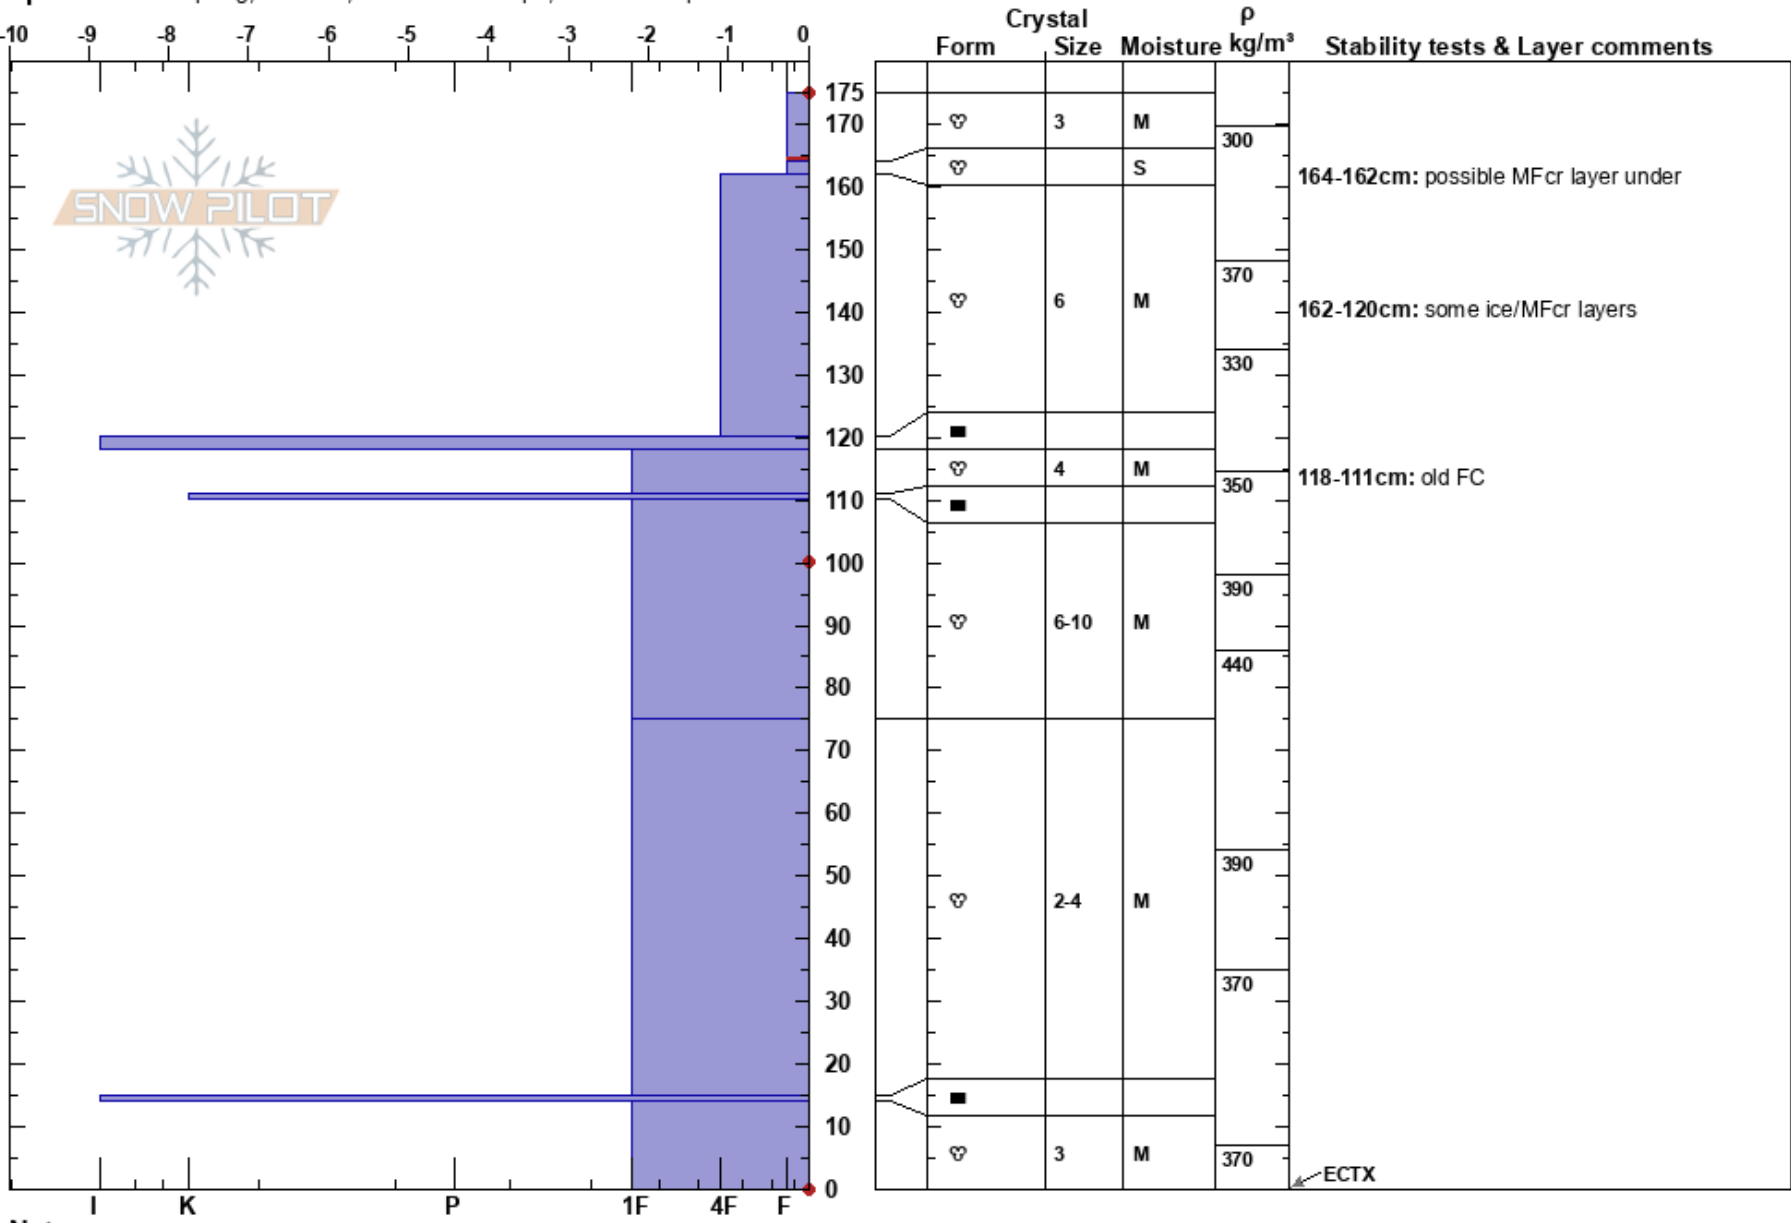

Fagerfjellet high
Tromsø mainland
Norway
Elevation: 469 m
Aspect: SW

Paul Velsand
05/05/2017 - 12:00
Co-ord: 33W 664644E 7721833N
Slope Angle: 20°
Wind Loading:

Stability: Fair
Air Temperature: 2°C
Sky Cover: X
Precipitation: RV
Wind: Calm

HS:175
PF:25
175-164cm: Problematic layer
164-162cm: possible MFcr layer under
162-120cm: some ice/MFcr layers
118-111cm: old FC

Specifics: Collapsing, localized; Ski tracks on slope; We skied slope

Notes: Snow height iButton: 192 cm.
Temperature measured through the whole pit, but not logged in profile to save time.