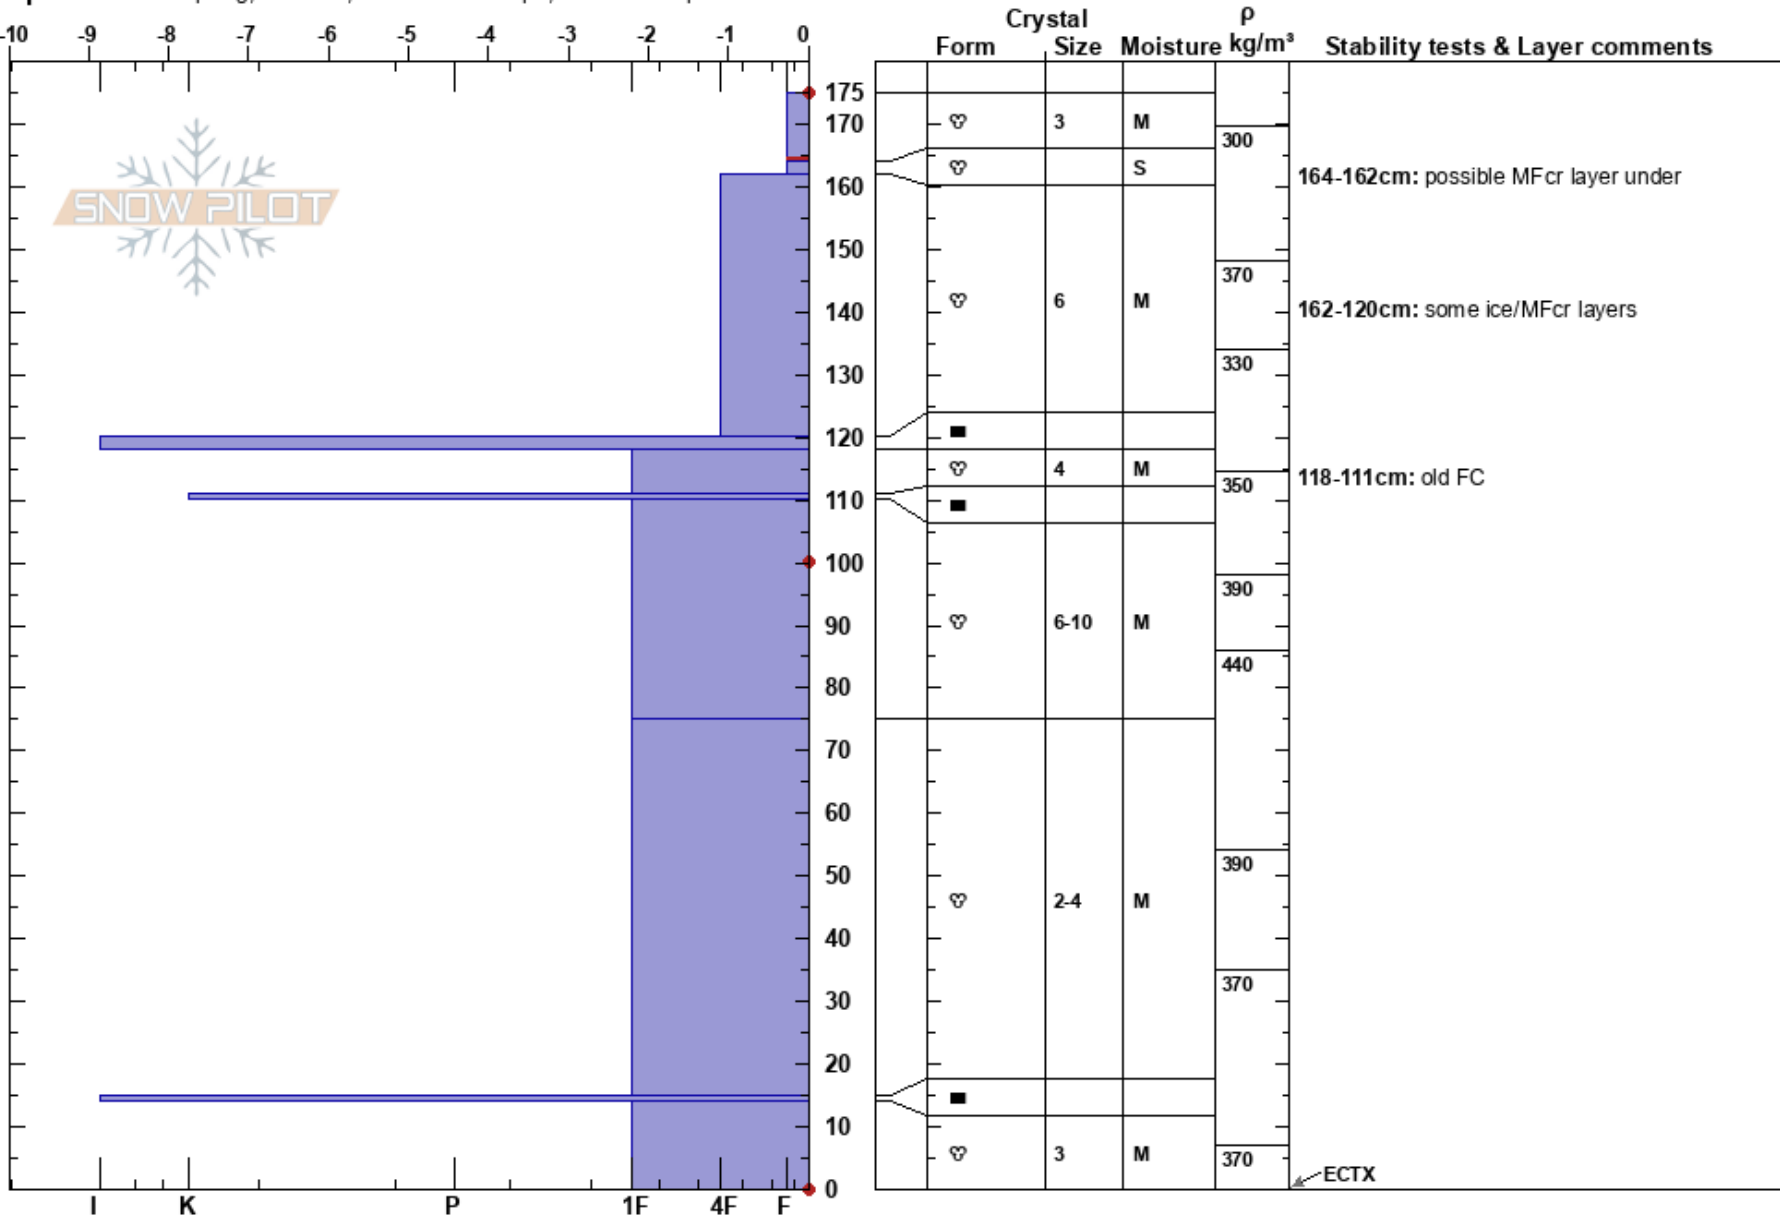

Fagerfjellet high
Tromsø mainland
Norway
Elevation: 469 m
Aspect: SW

Paul Velsand
05/05/2017 - 12:00
Co-ord: 33W 664644E 7721833N
Slope Angle: 20°
Wind Loading:

Stability: Fair
Air Temperature: 2°C
Sky Cover: X
Precipitation: RV
Wind: Calm

HS:175
PF:25
175-164cm: Problematic layer
164-162cm: possible MFcr layer under
162-120cm: some ice/MFcr layers
118-111cm: old FC

Specifics: Collapsing, localized; Ski tracks on slope; We skied slope

Notes: Snow height iButton: 192 cm.
Temperature measured through the whole pit, but not logged in profile to save time.