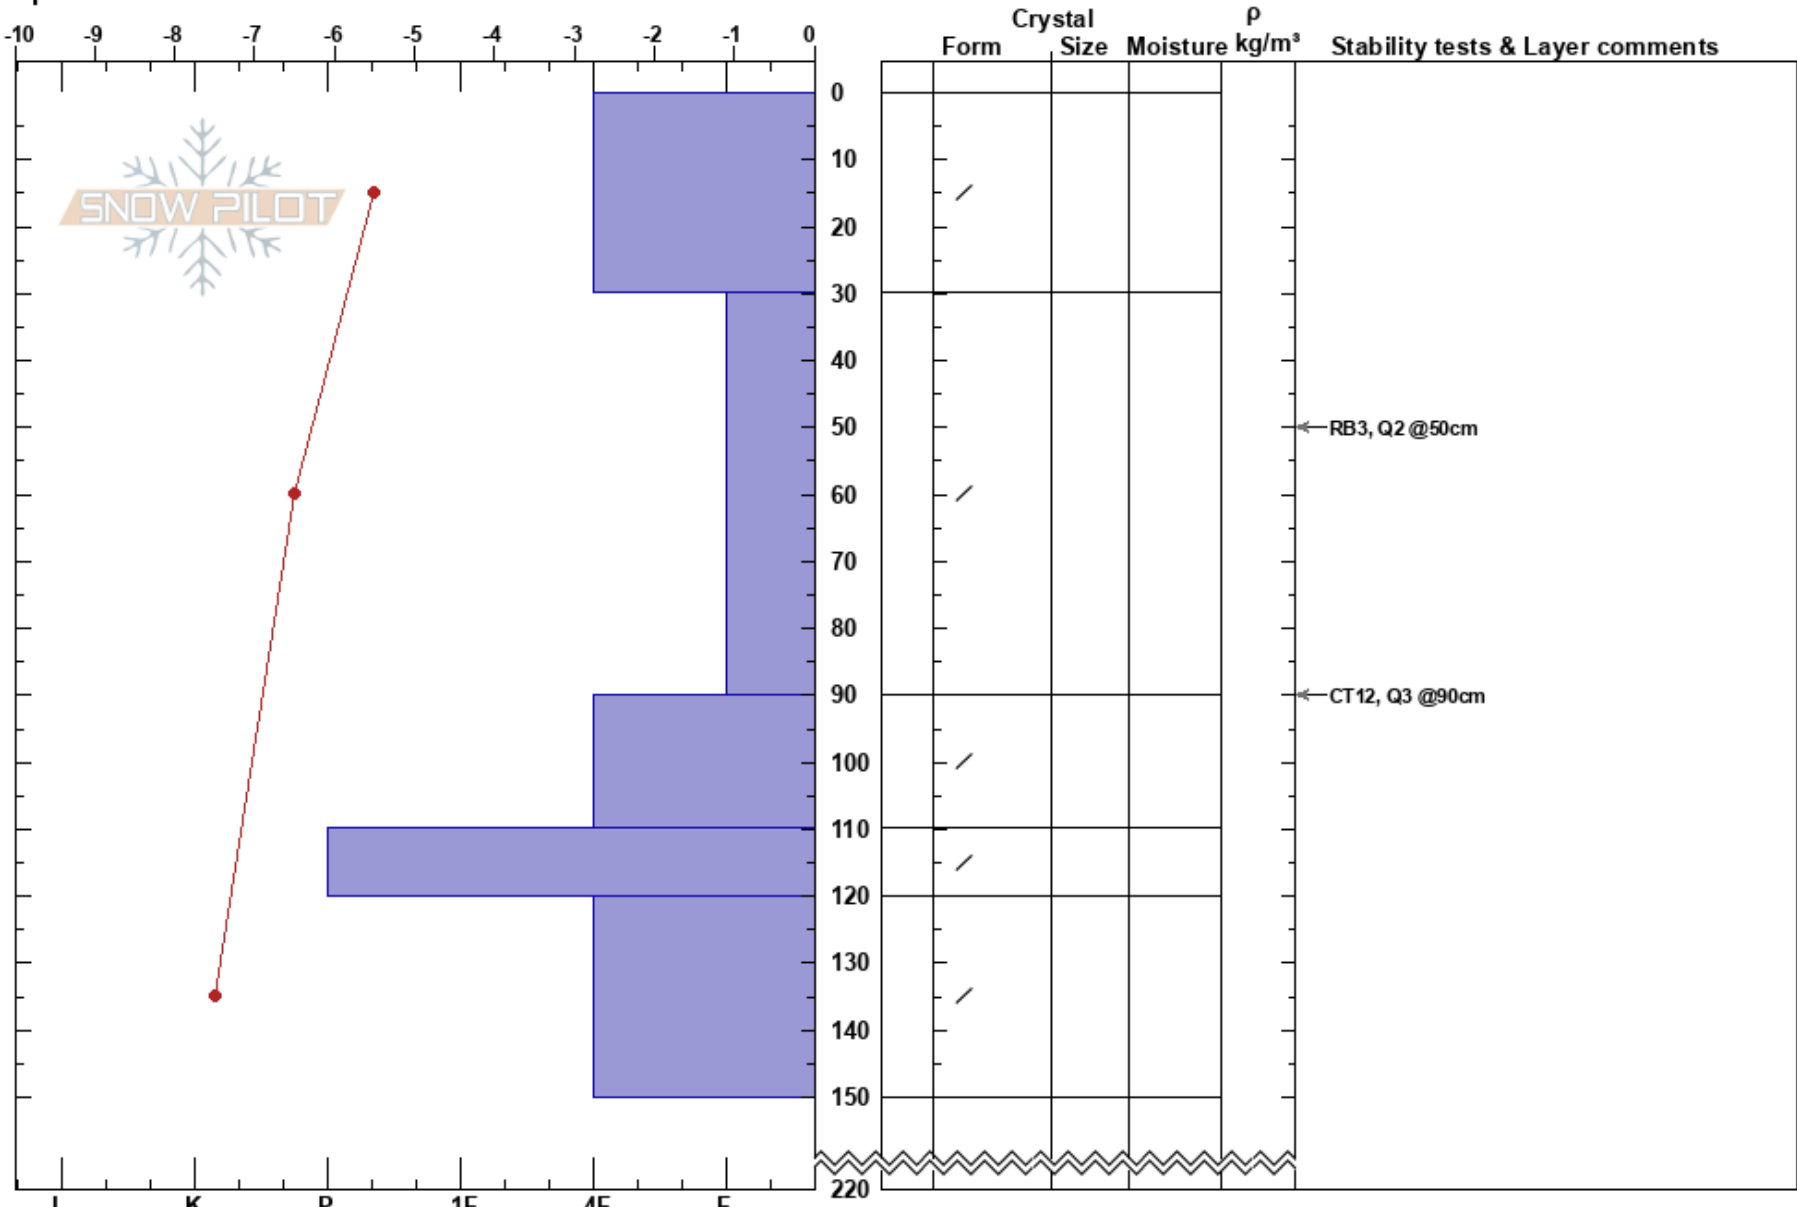

Malyovitsa Hut W
 Rila
 Bulgaria
 Elevation: 2013 m
 Aspect: W
 Specifics:

Petar Raykov
 31/01/2021 - 11:00
 Co-ord: 42.18903N, 23.37698E
 Slope Angle: 22°
 Wind Loading: yes

Stability:
 Air Temperature: -2°C
 Sky Cover: BKN
 Precipitation: NO
 Wind: S Strong

HS:220
 PF:100
 PS:40

Layer Notes:

Notes: