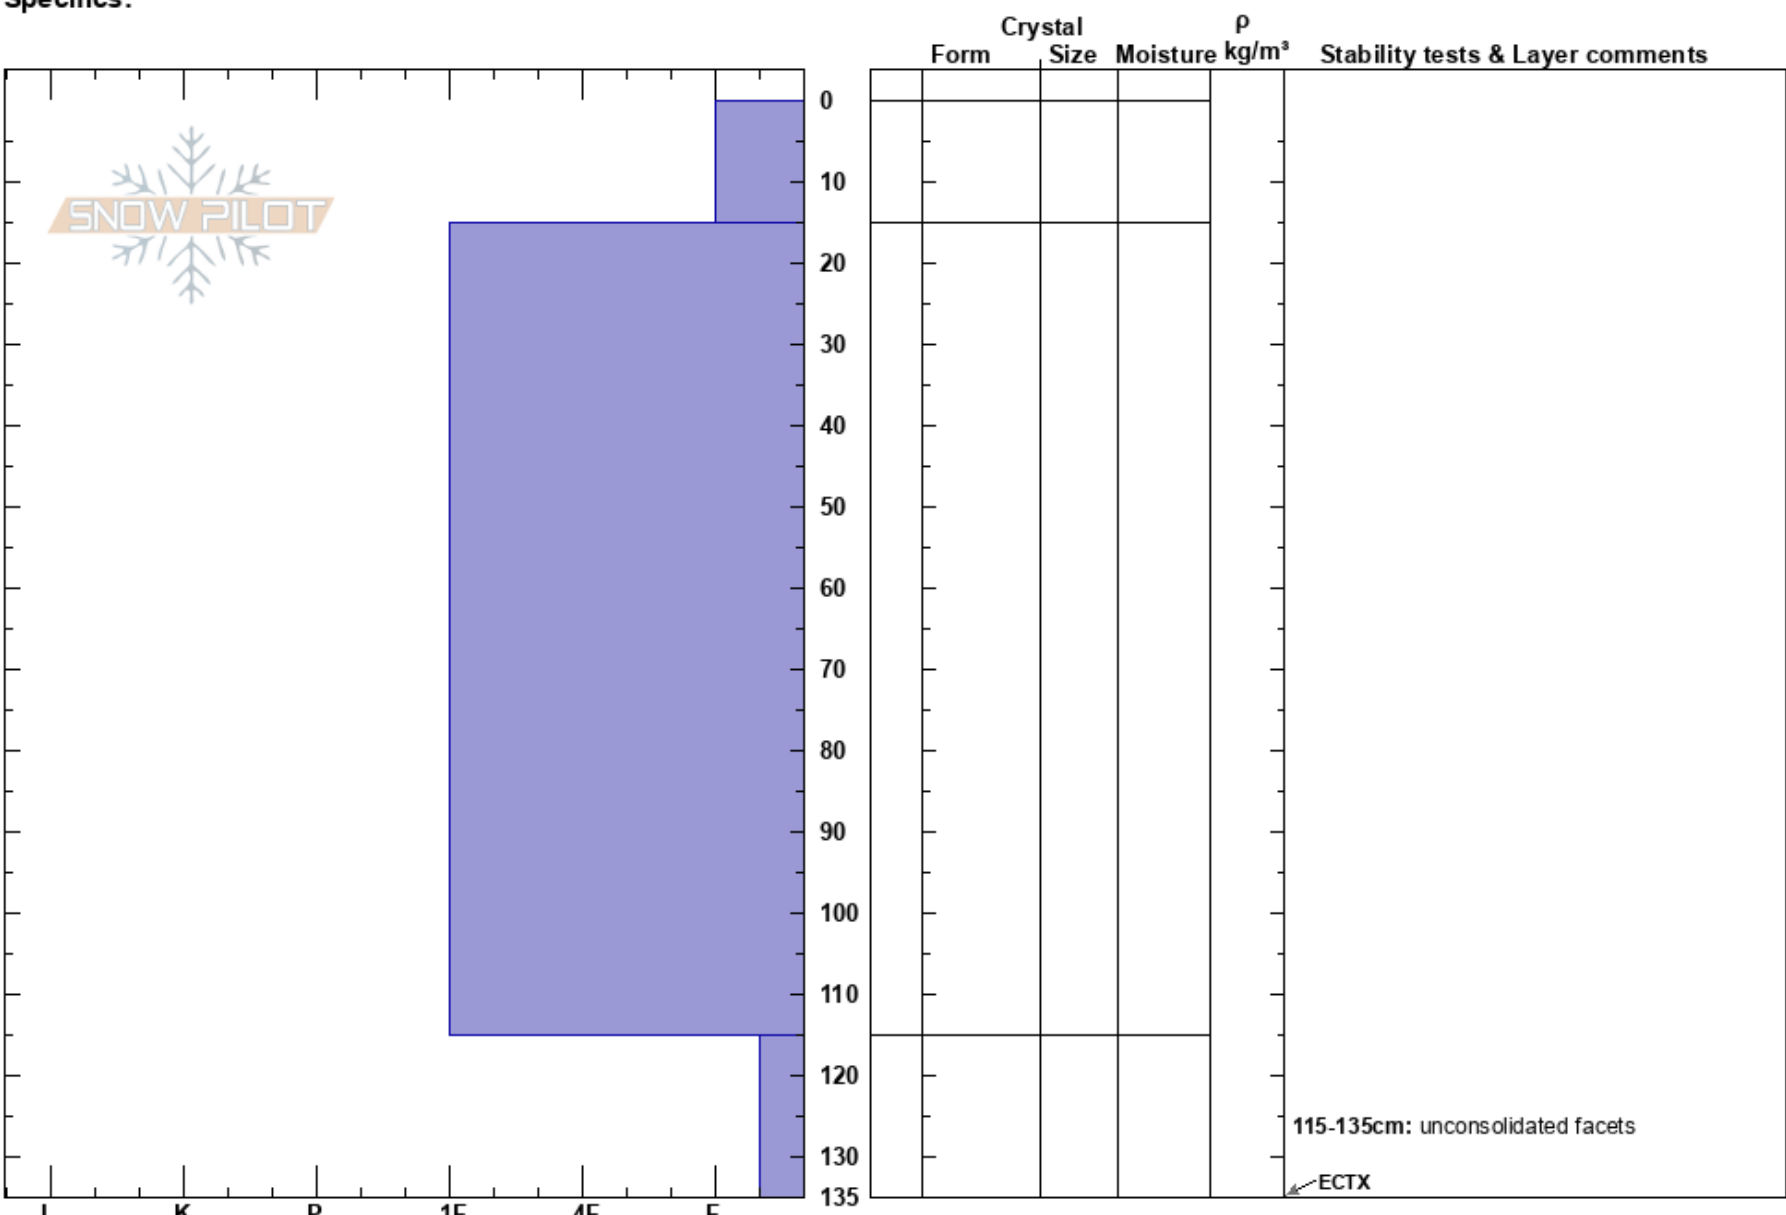

Bishop Bowl
 Eastern Sierra Nevada
 CA
 Elevation: 10112 ft
 Aspect: 38°
 Specifics:

Rick Ziegler
 01/30/2021 - 12:00pm
 Co-ord: 37.24161N, -118.61639W
 Slope Angle: 31°
 Wind Loading: no

Stability:
 Air Temperature: 0°C
 Sky Cover: CLR
 Precipitation: NO
 Wind: Calm

HS:135
 PF:30
 PS: 15
 Layer Notes:
 115-135cm: unconsolidated facets
 115-135cm: Problematic layer

Notes: