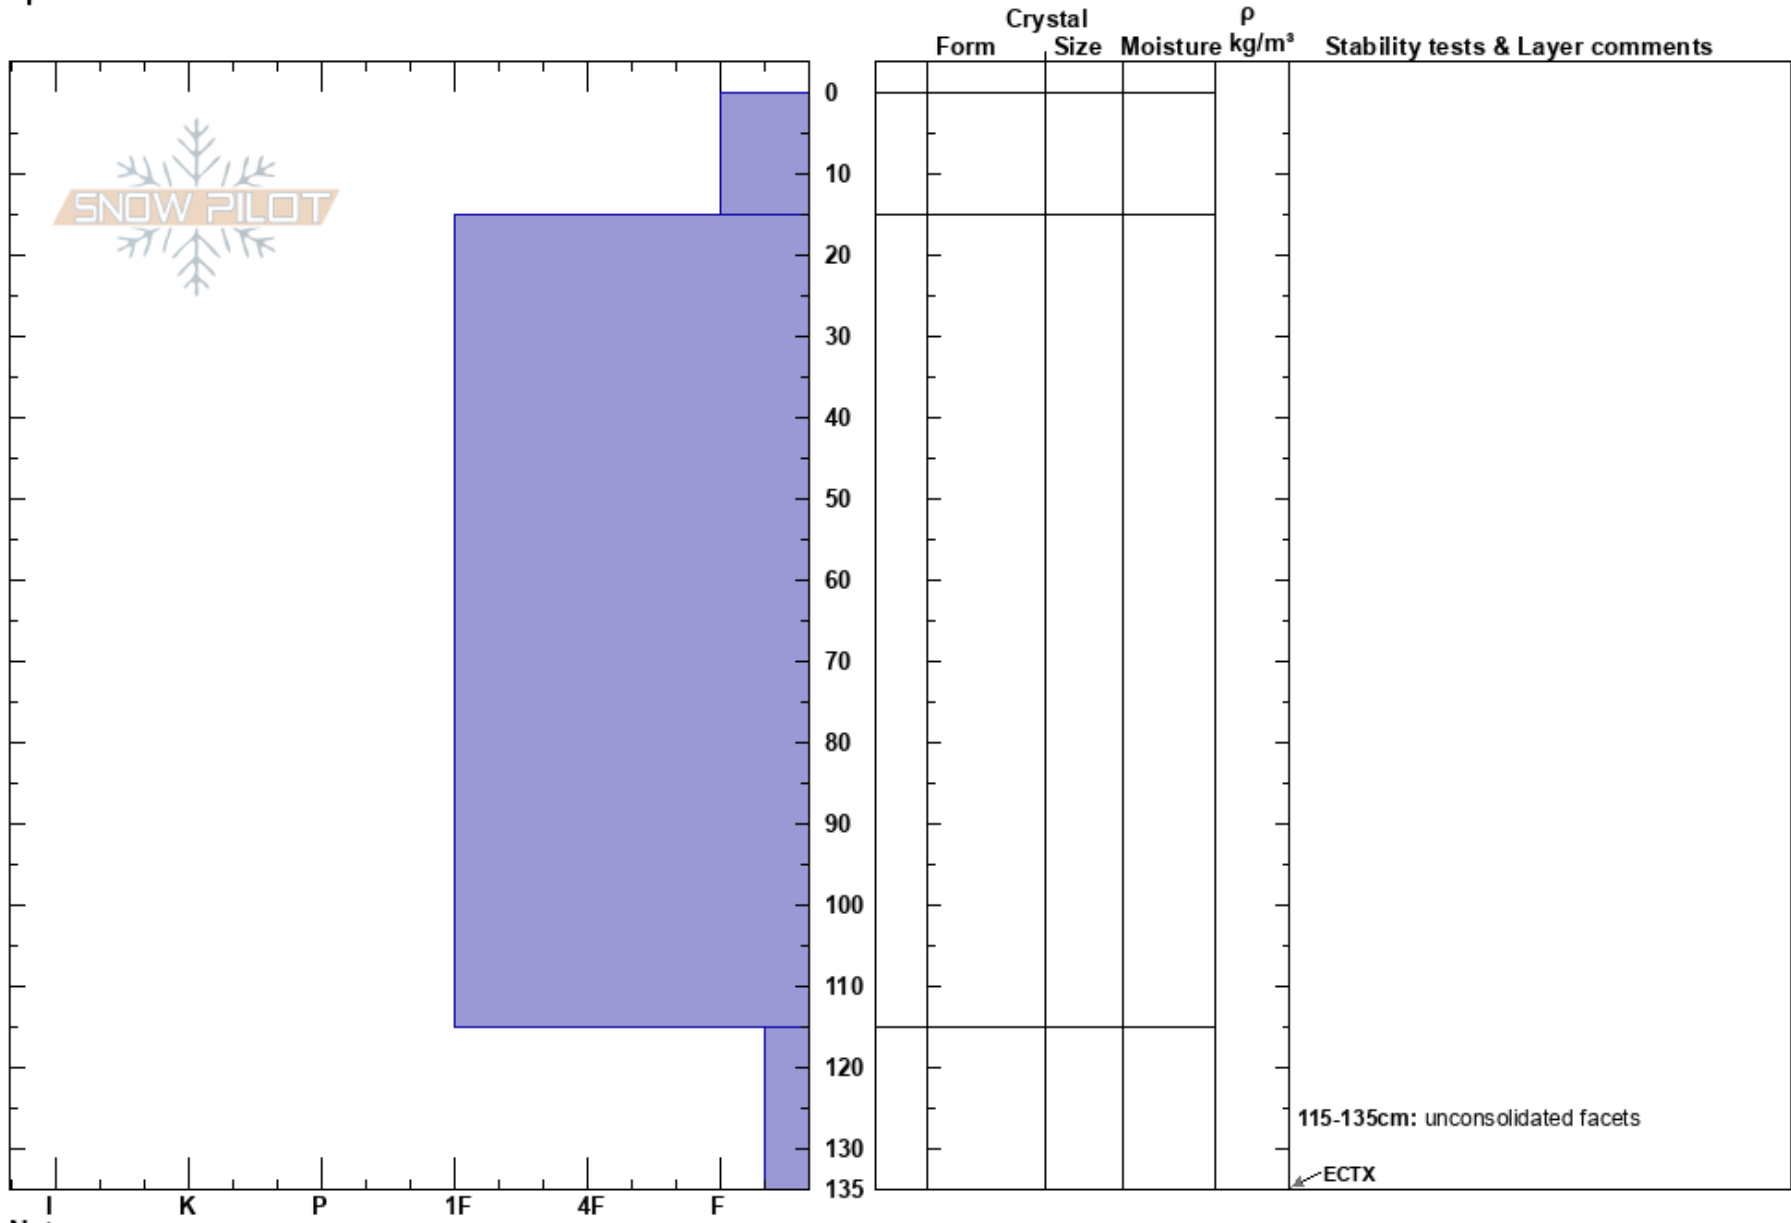

Bishop Bowl
Eastern Sierra Nevada
CA

Rick Ziegler
01/30/2021 - 12:00pm
Co-ord: 37.24161N, -118.61639W
Slope Angle: 31°
Wind Loading: no

Stability:
Air Temperature: 0°C
Sky Cover: CLR
Precipitation: NO
Wind: Calm

HS:135
PF:30
PS:15
Layer Notes:
115-135cm: unconsolidated facets
115-135cm: Problematic layer

Elevation: 10112 ft
Aspect: 38°
Specifics:

Notes: