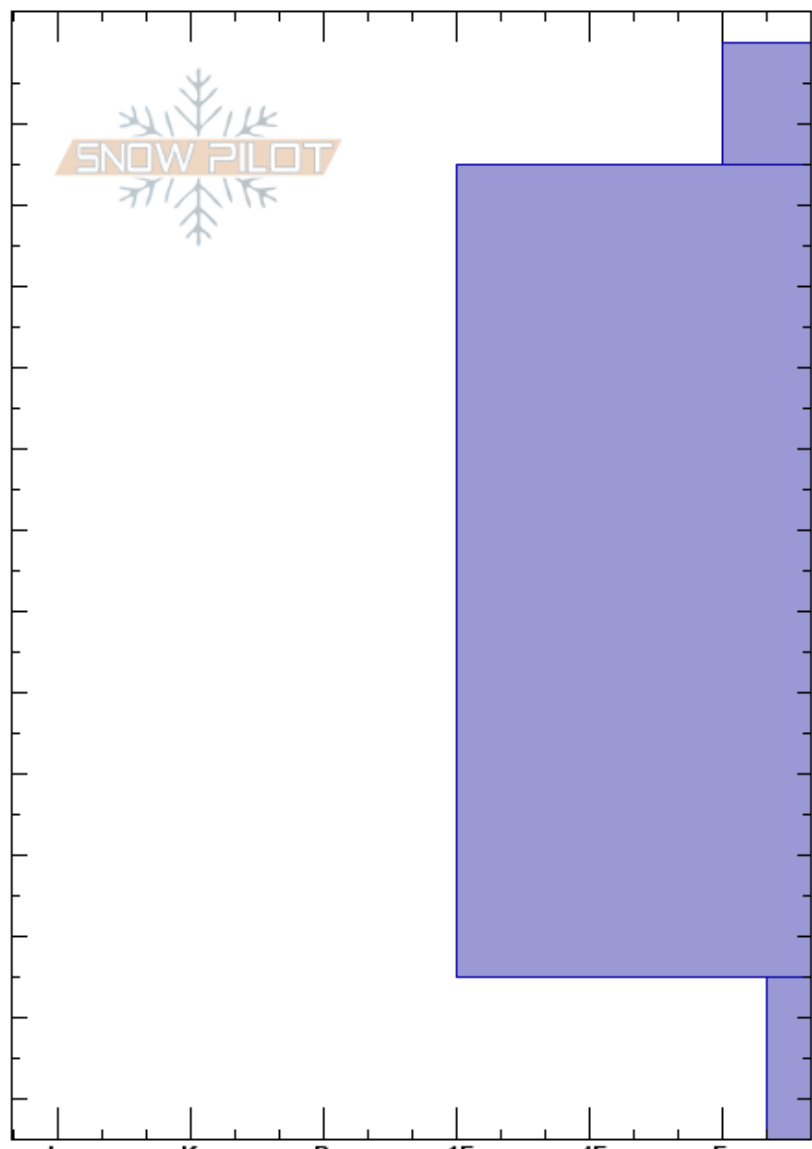

Bishop Bowl
 Eastern Sierra Nevada
 CA

Rick Ziegler
 01/30/2021 - 12:00pm
Co-ord: 37.24161N, -118.61639W
Slope Angle: 31°
Wind Loading: no

Stability:
Air Temperature: 0°C
Sky Cover: CLR
Precipitation: NO
Wind: Calm

HS: 135
PF: 30
PS: 15
 115-135cm: unconsolidated facets
 115-135cm: Problematic layer

Elevation: 10112 ft
Aspect: 38°
Specifics:

	Crystal		Moisture	ρ kg/m ³	Stability tests & Layer comments
	Form	Size			
0					
10					
20					
30					
40					
50					
60					
70					
80					
90					
100					
110					
120					
130					115-135cm: unconsolidated facets
135					ECTX