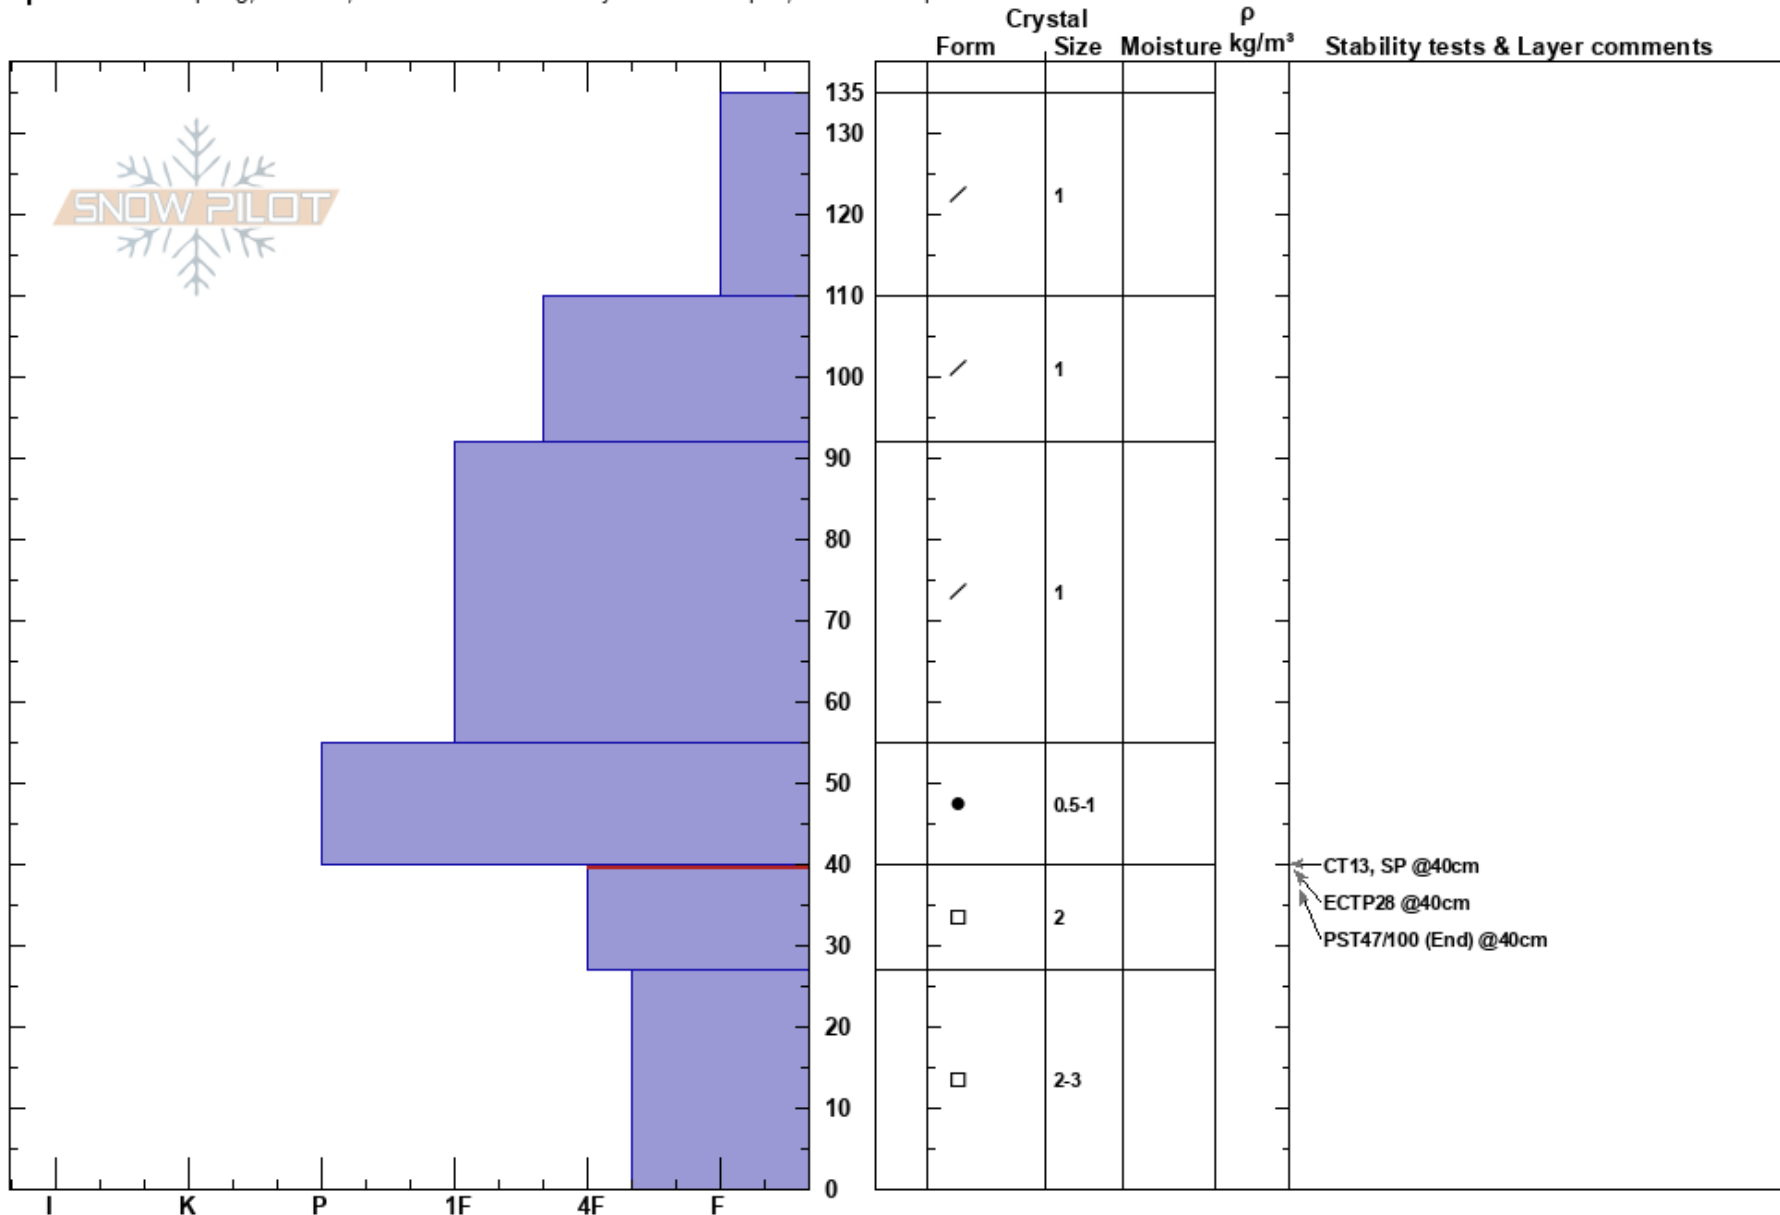

V Bowl
Sierra Nevada
CA
Elevation: 8398 ft
Aspect: 40°

Ryan Huetter
01/30/2021 - 11:40am
Co-ord: 11S 307713W 4199992N
Slope Angle: 33°
Wind Loading: no

Stability:
Air Temperature: -5°C
Sky Cover: CLR
Precipitation: NO
Wind: N Light Breeze

HS:135
PF:100 40-27cm:Problematic layer

Specifics: Collapsing, localized; Recent avalanche activity on similar slopes; We skied slope

Notes: