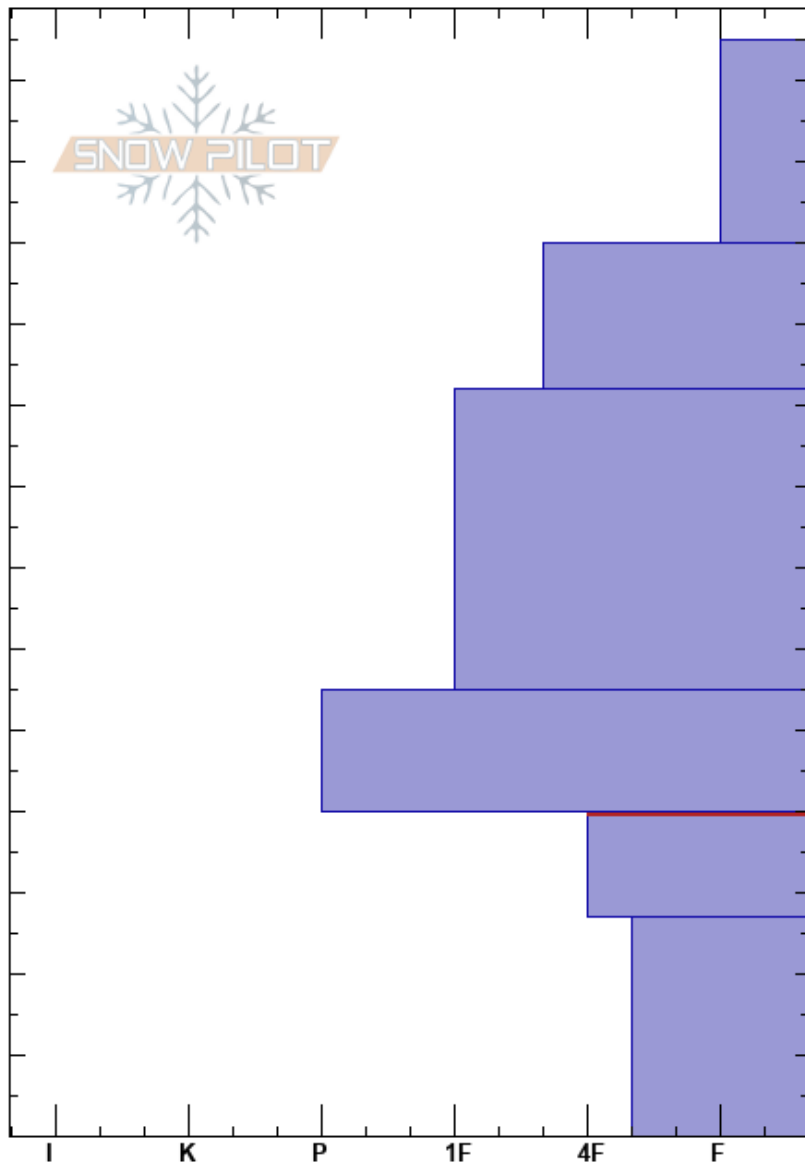

V Bowl
Sierra Nevada
CA
Elevation: 8398 ft
Aspect: 40°

Ryan Huetter
01/30/2021 - 11:40am
Co-ord: 11S 307713W 4199992N
Slope Angle: 33°
Wind Loading: no

Stability:
Air Temperature: -5°C
Sky Cover: CLR
Precipitation: NO
Wind: N Light Breeze

HS:135
PF:100 40-27cm:Problematic layer

Layer Notes:

Specifics: Collapsing, localized; Recent avalanche activity on similar slopes; We skied slope

Crystal Form	Crystal Size	Moisture	ρ kg/m ³	Stability tests & Layer comments
/	1			
/	1			
/	1			
•	0.5-1			
□	2			CT13, SP @40cm ECTP28 @40cm PST47/100 (End) @40cm
□	2-3			