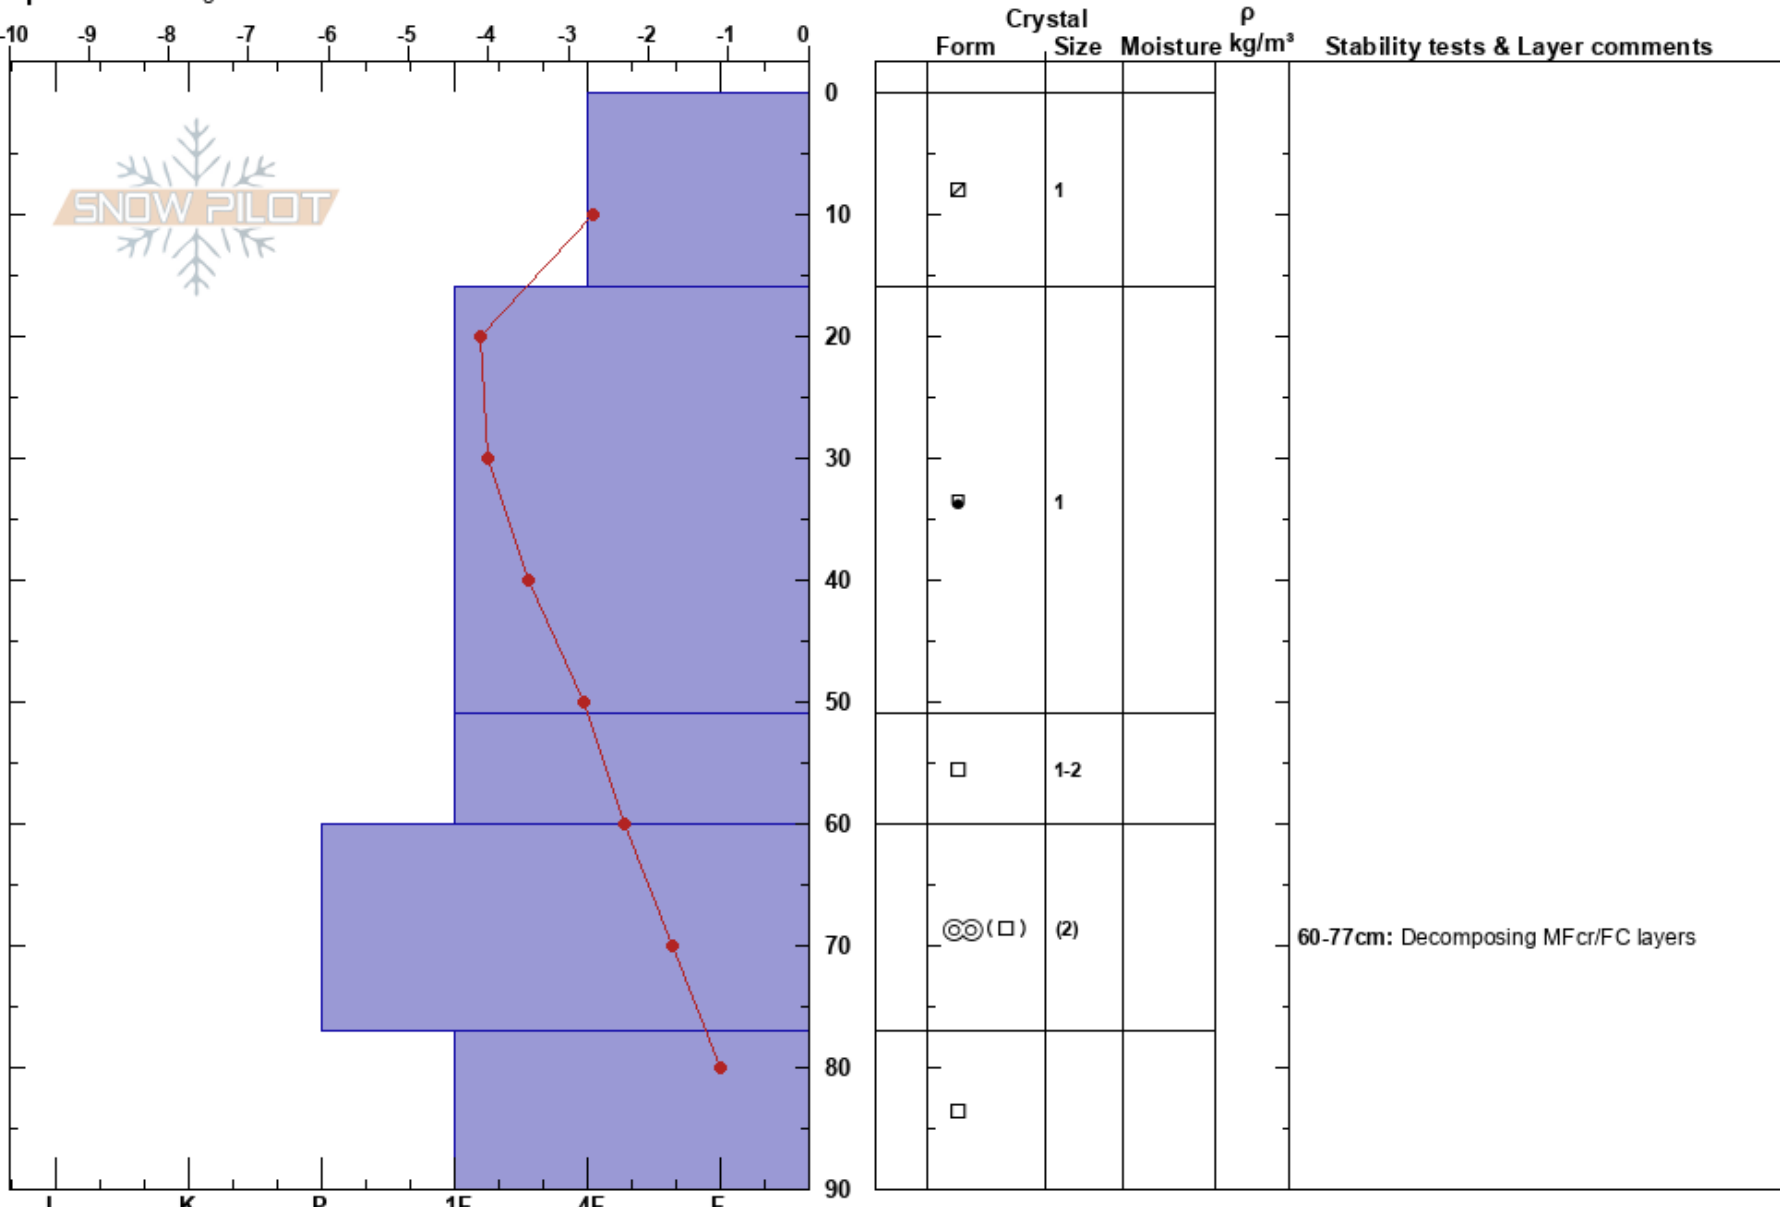

Sideshow  
 Canadian Rockies  
 AB  
**Elevation:** 1850 m  
**Aspect:** SE  
**Specifics:** Pit dug in a Ski Area

Amanda Goodhue  
 29/01/2021 - 13:00  
**Co-ord:**  
**Slope Angle:** 30°  
**Wind Loading:**

**Stability:**  
**Air Temperature:** -1°C  
**Sky Cover:** SCT  
**Precipitation:** NO  
**Wind:** SW Light Breeze

**HS:**90  
**Layer Notes:**  
 60-77cm: Decomposing MFcr/FC layers

**Notes:** Looking at snowpack structure in thinner area. Dug just beside the Sideshow sign. Overall HS in Sideshow 60-90 cm.