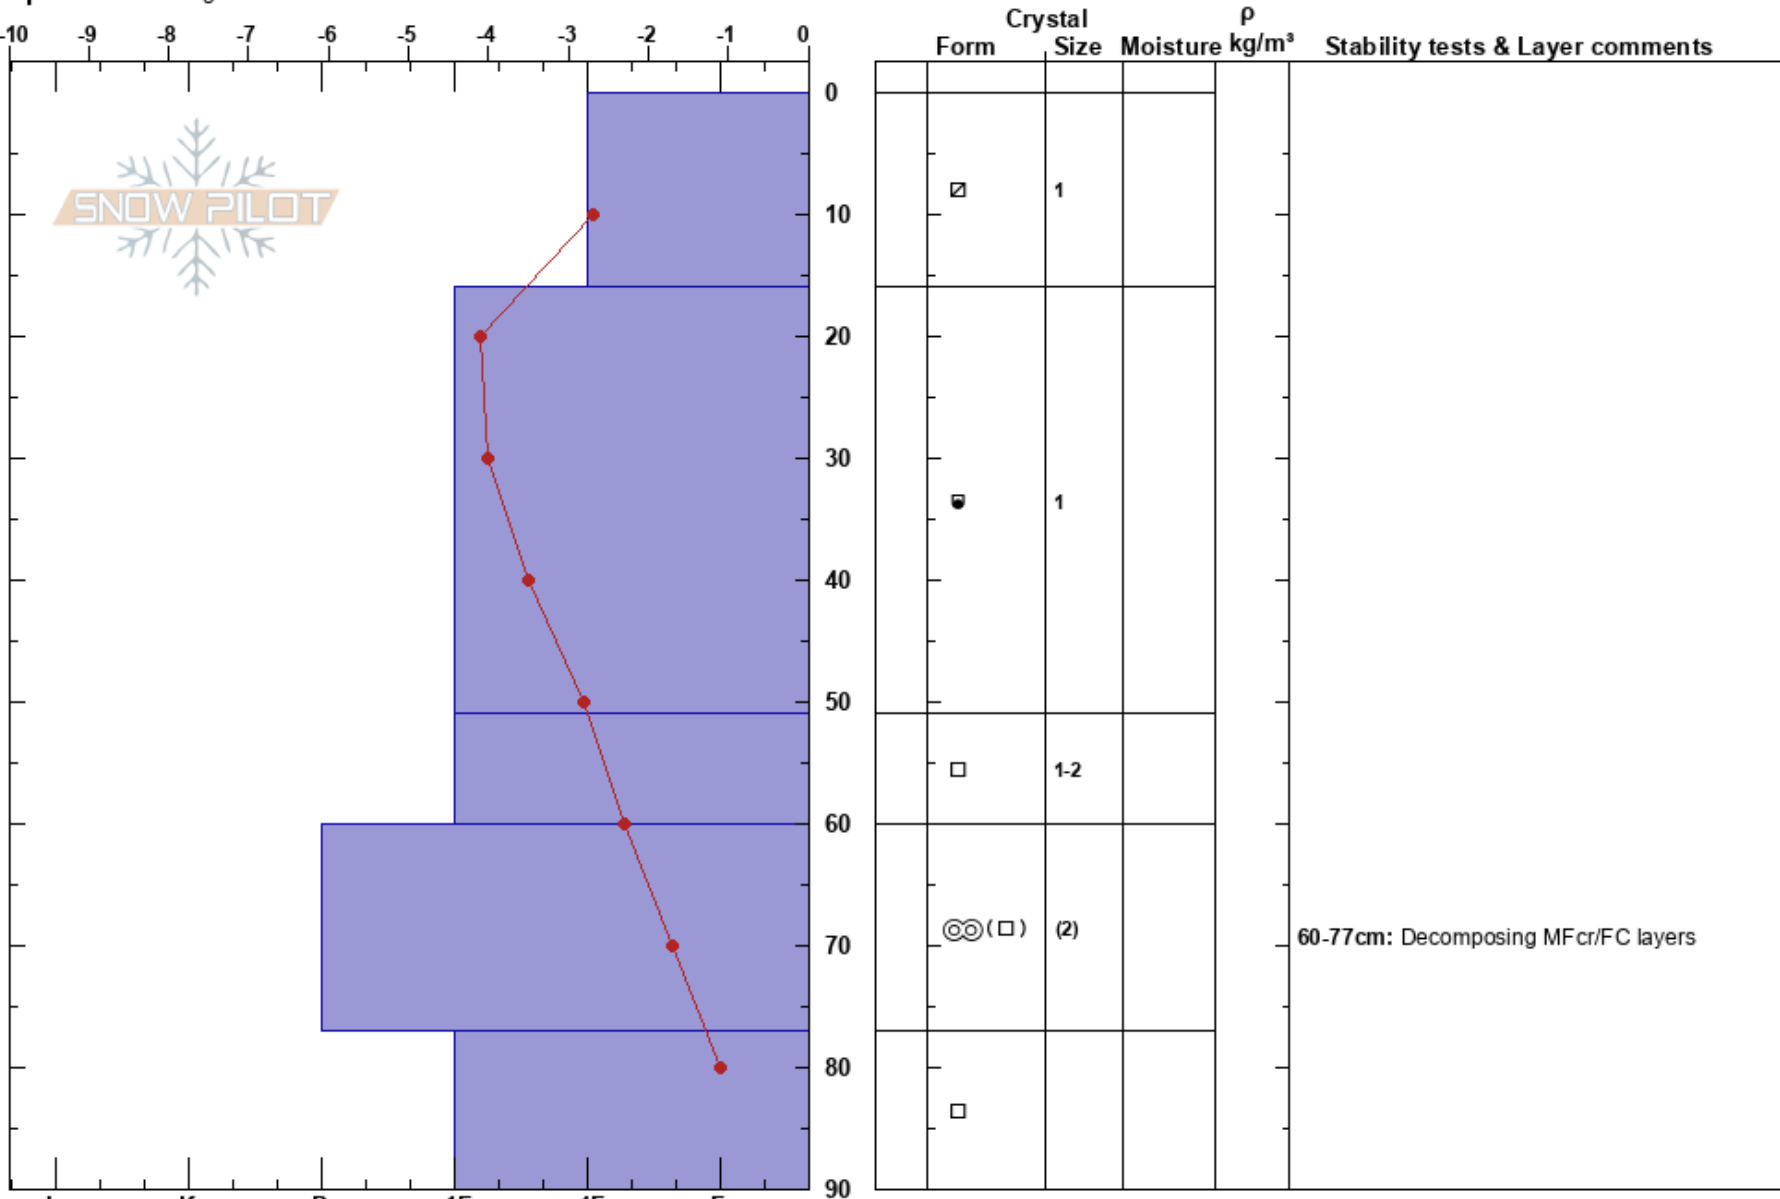

Sideshow
 Canadian Rockies
 AB
Elevation: 1850 m
Aspect: SE
Specifics: Pit dug in a Ski Area

Amanda Goodhue
 29/01/2021 - 13:00
Co-ord:
Slope Angle: 30°
Wind Loading:

Stability:
Air Temperature: -1°C
Sky Cover: SCT
Precipitation: NO
Wind: SW Light Breeze

HS:90
Layer Notes:
 60-77cm: Decomposing MFcr/FC layers

Notes: Looking at snowpack structure in thinner area. Dug just beside the Sideshow sign. Overall HS in Sideshow 60-90 cm.