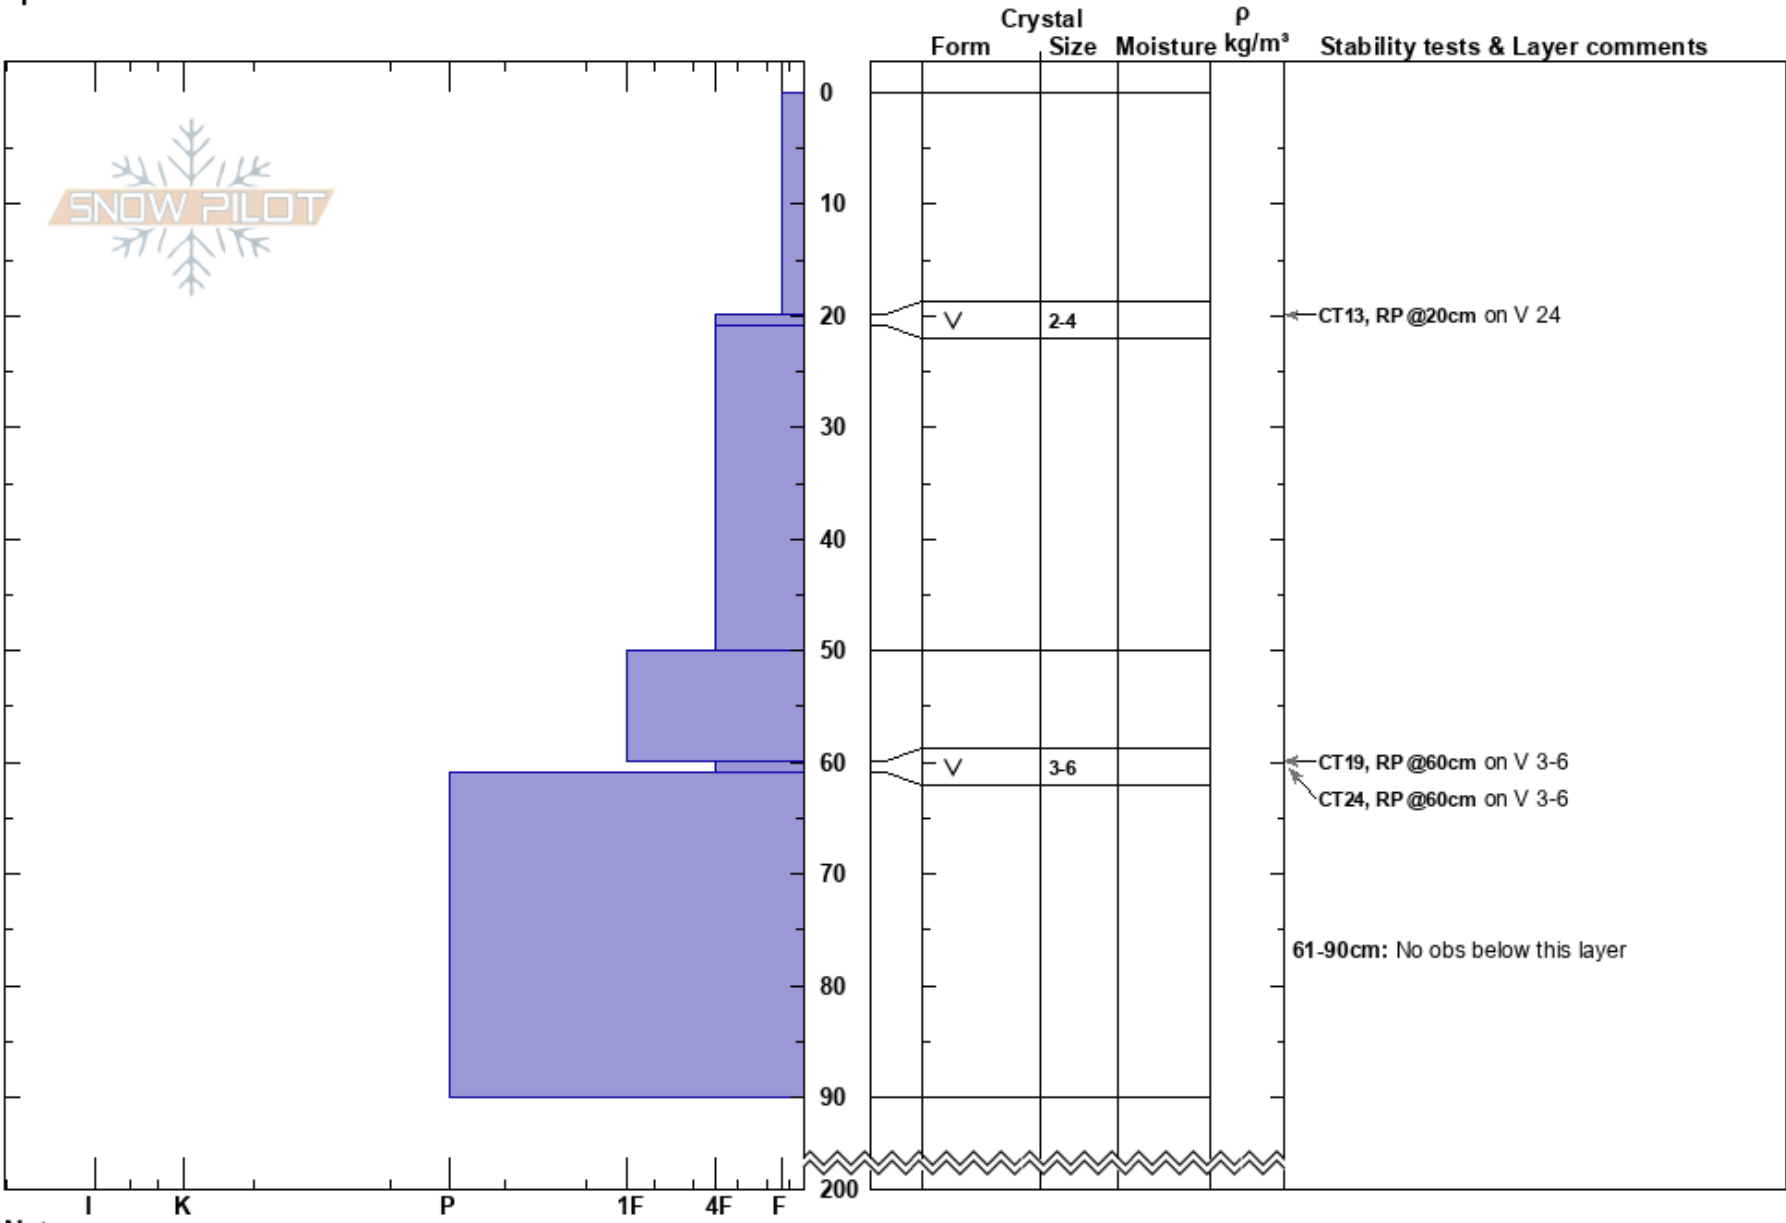

Pocket Rock-it  
 Canadian Rockies  
 AB  
**Elevation:** 1875 m  
**Aspect:** E  
**Specifics:**

Bridget MacMurray  
 30/01/2021 - 11:30  
**Co-ord:**  
**Slope Angle:**  
**Wind Loading:**

**Stability:**  
**Air Temperature:**  
**Sky Cover:** OVC  
**Precipitation:** S-1  
**Wind:** Calm

**HS:200** **Layer Notes:**  
 61-90cm: No obs below this layer

**Notes:** Also obs thin (1 cm) MFcr down 21 cm, but spotty distribution, not in obs wall.