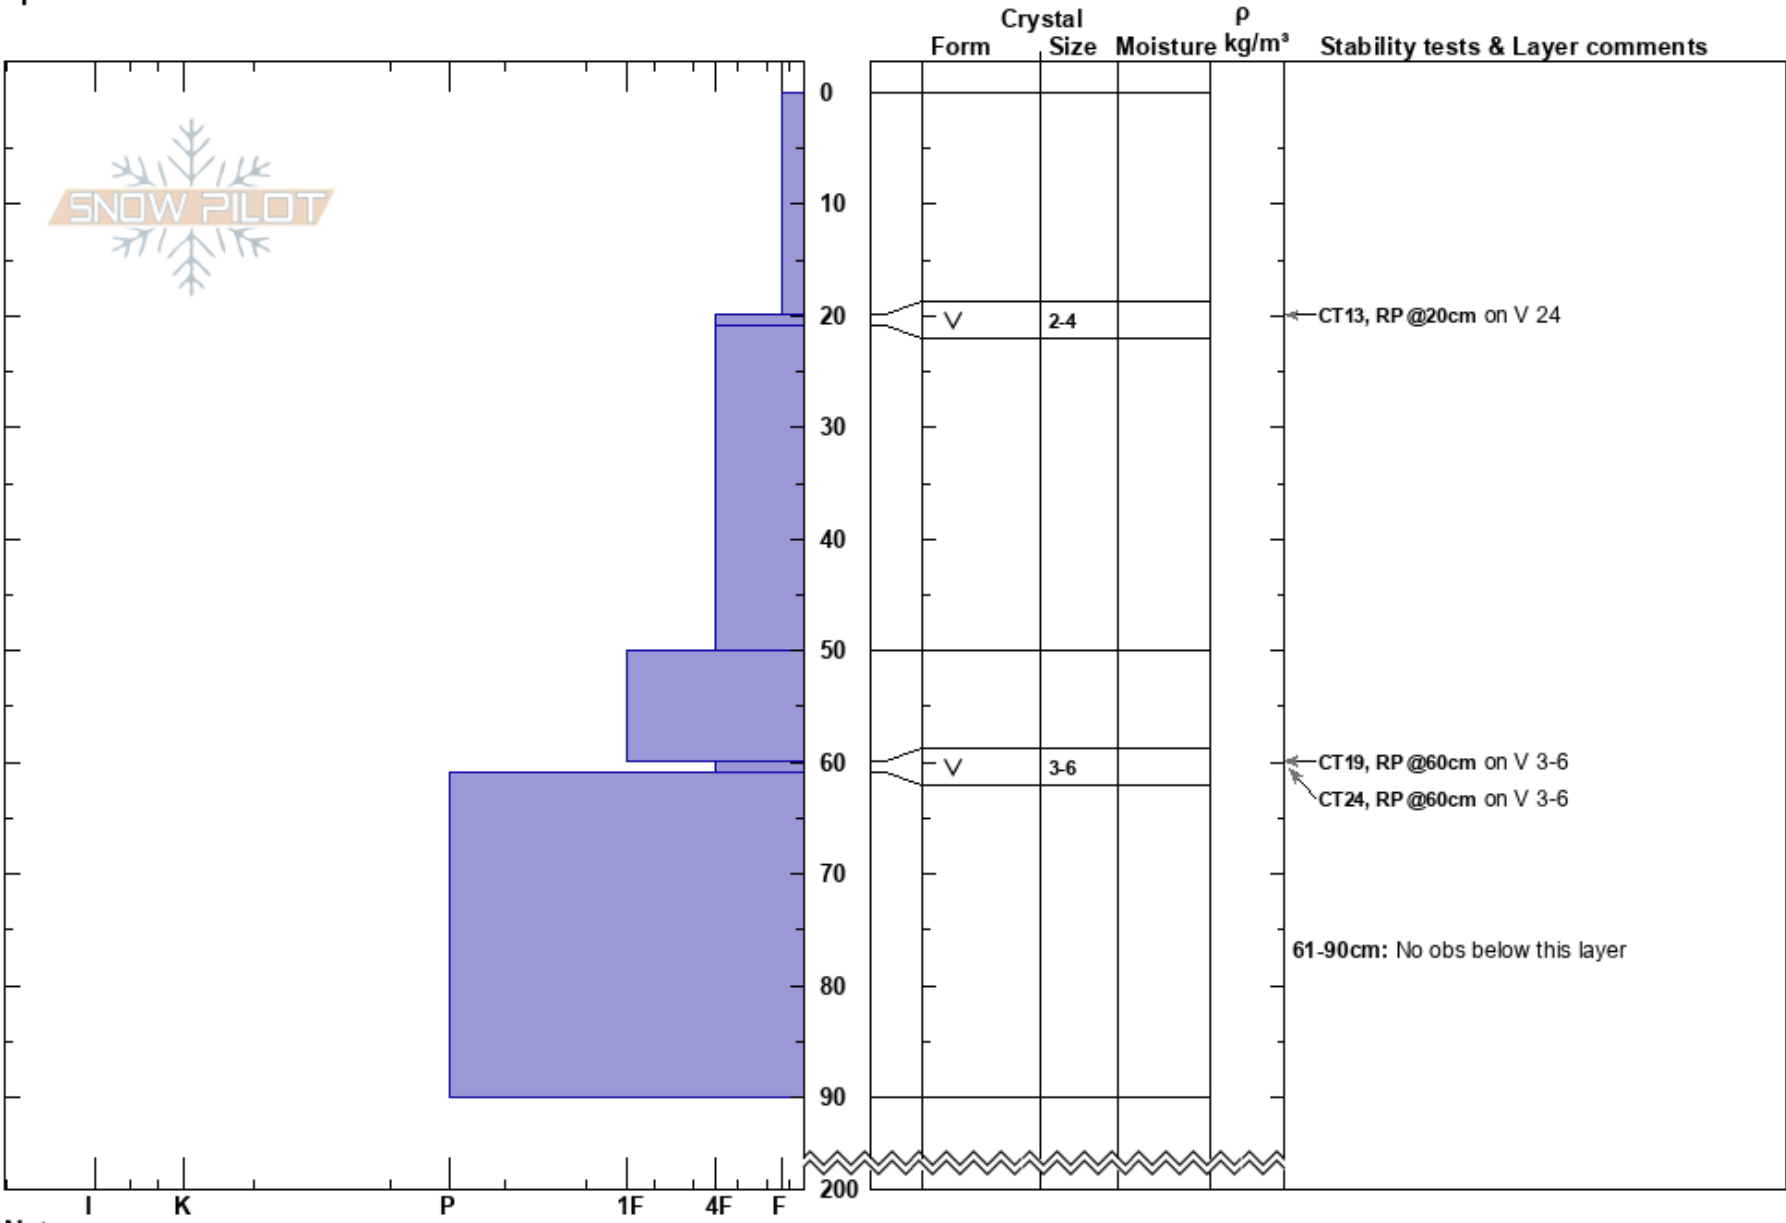

Pocket Rock-it
 Canadian Rockies
 AB
Elevation: 1875 m
Aspect: E
Specifics:

Bridget MacMurray
 30/01/2021 - 11:30
Co-ord:
Slope Angle:
Wind Loading:

Stability:
Air Temperature:
Sky Cover: OVC
Precipitation: S-1
Wind: Calm

HS:200 **Layer Notes:**
 61-90cm: No obs below this layer

Notes: Also obs thin (1 cm) MFcr down 21 cm, but spotty distribution, not in obs wall.