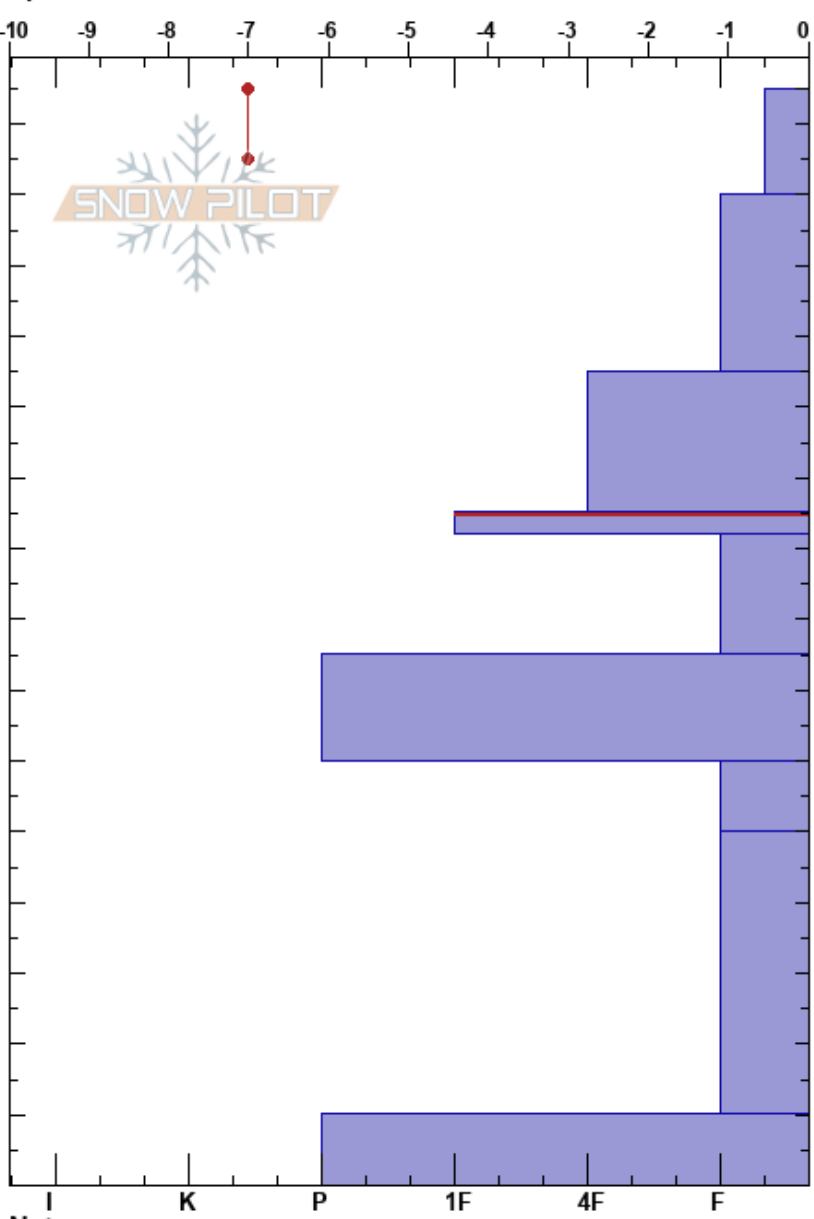

Mustang ridge
 San Juan Range
 CO
Elevation: 11746 ft
Aspect: NE

ryan ehlers
 01/30/2021 - 12:57pm
Co-ord: 37.84483N, -107.84340W
Slope Angle: 33°
Wind Loading: previous

Stability:
Air Temperature: -9°C
Sky Cover: SCT
Precipitation: S-1
Wind: SW Calm

HS: 155
PF: 150 95-92cm: Problematic layer
PS: 50

Specifics: Collapsing, localized; Recent avalanche activity on different slopes

Height (cm)	Crystal		Moisture	ρ kg/m ³	Stability tests & Layer comments
	Form	Size			
155					
150	*				
140					
130	/				
120					← CT13, Q3 @125cm ← ECTN12 @125cm
110	/				
100					
95	⊙				
90					← CT18, Q1 @92cm ← ECTP14 @92cm
80	□				
70	□				
60	□				
50					
40					
30	□				
20					
10					
0	□				