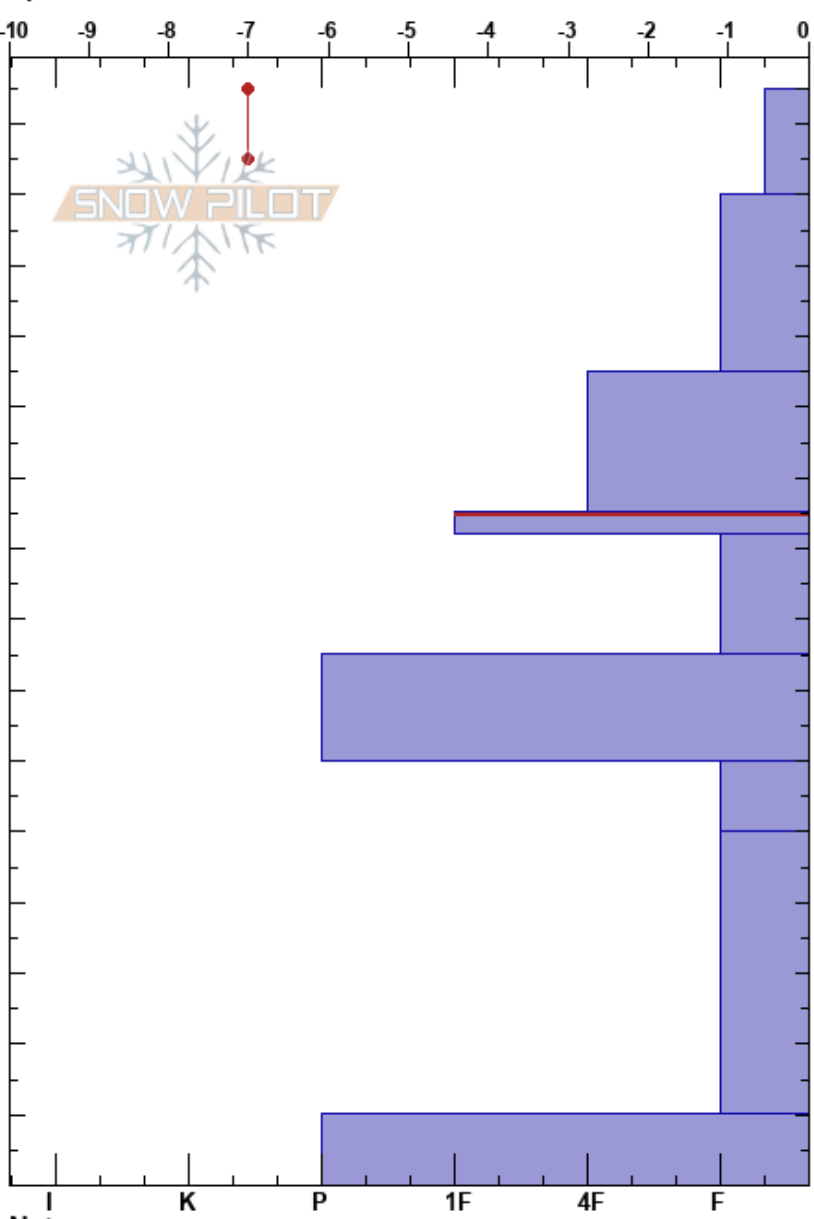

Mustang ridge  
 San Juan Range  
 CO  
**Elevation:** 11746 ft  
**Aspect:** NE

ryan ehlers  
 01/30/2021 - 12:57pm  
**Co-ord:** 37.84483N, -107.84340W  
**Slope Angle:** 33°  
**Wind Loading:** previous

**Stability:**  
**Air Temperature:** -9°C  
**Sky Cover:** SCT  
**Precipitation:** S-1  
**Wind:** SW Calm

**HS:** 155  
**PF:** 150 95-92cm: Problematic layer  
**PS:** 50

**Specifics:** Collapsing, localized; Recent avalanche activity on different slopes

Height (cm)	Crystal			ρ kg/m³	Stability tests & Layer comments
	Form	Size	Moisture		
155					
150	*				
140					
130	/				
120					← CT13, Q3 @125cm ← ECTN12 @125cm
110	/				
100					
95	⊙				
90					← CT18, Q1 @92cm ← ECTP14 @92cm
80	□				
70	□				
60	□				
50					
40					
30	□				
20					
10					
0	□				