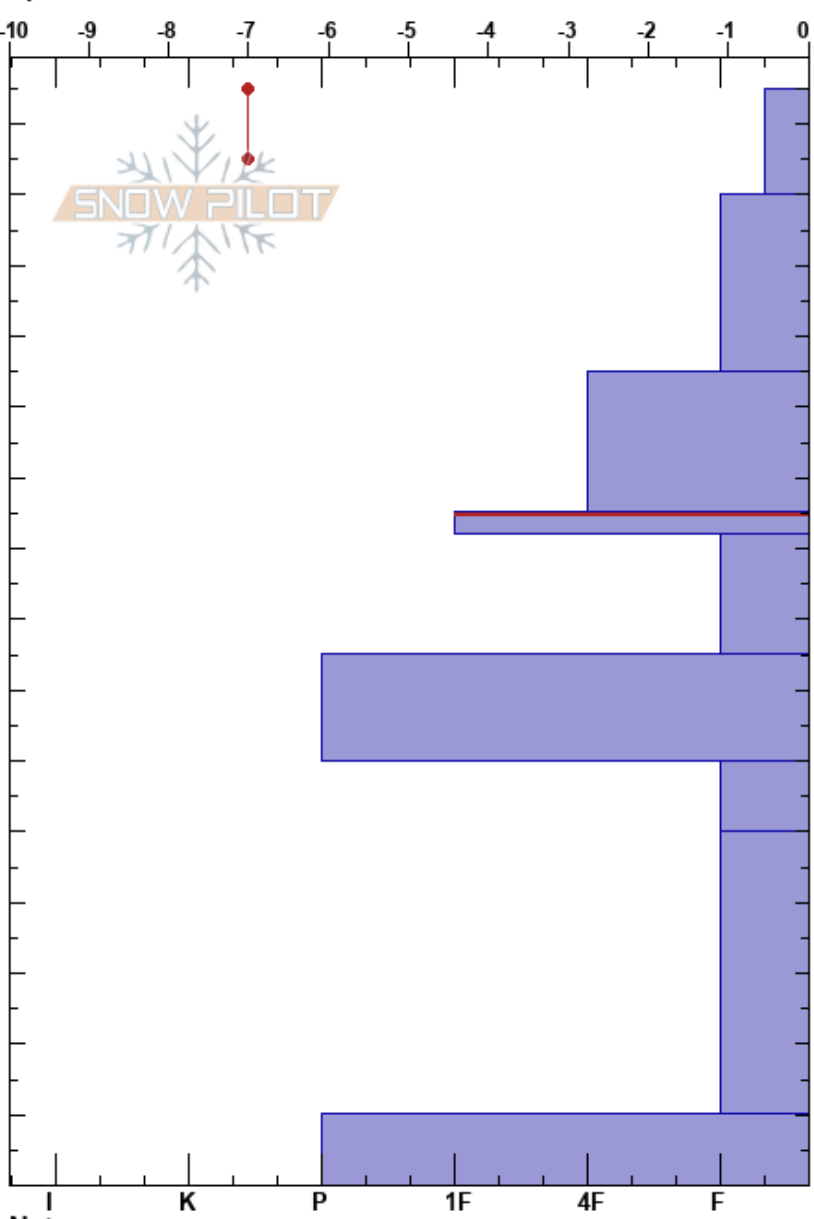

Mustang ridge  
 San Juan Range  
 CO  
**Elevation:** 11746 ft  
**Aspect:** NE

ryan ehlers  
 01/30/2021 - 12:57pm  
**Co-ord:** 37.84483N, -107.84340W  
**Slope Angle:** 33°  
**Wind Loading:** previous

**Stability:**  
**Air Temperature:** -9°C  
**Sky Cover:** SCT  
**Precipitation:** S-1  
**Wind:** SW Calm

**HS:** 155  
**PF:** 150 95-92cm: Problematic layer  
**PS:** 50

**Specifics:** Collapsing, localized; Recent avalanche activity on different slopes

Height (cm)	Crystal		Moisture	$\rho$ kg/m <sup>3</sup>	Stability tests & Layer comments
	Form	Size			
155					
150	*				
140					
130	/				
120					← CT13, Q3 @125cm ← ECTN12 @125cm
110	/				
100					
95	⊙				
92					← CT18, Q1 @92cm ← ECTP14 @92cm
80	□				
70	□				
60	□				
50					
40					
30	□				
20					
10					
0	□				