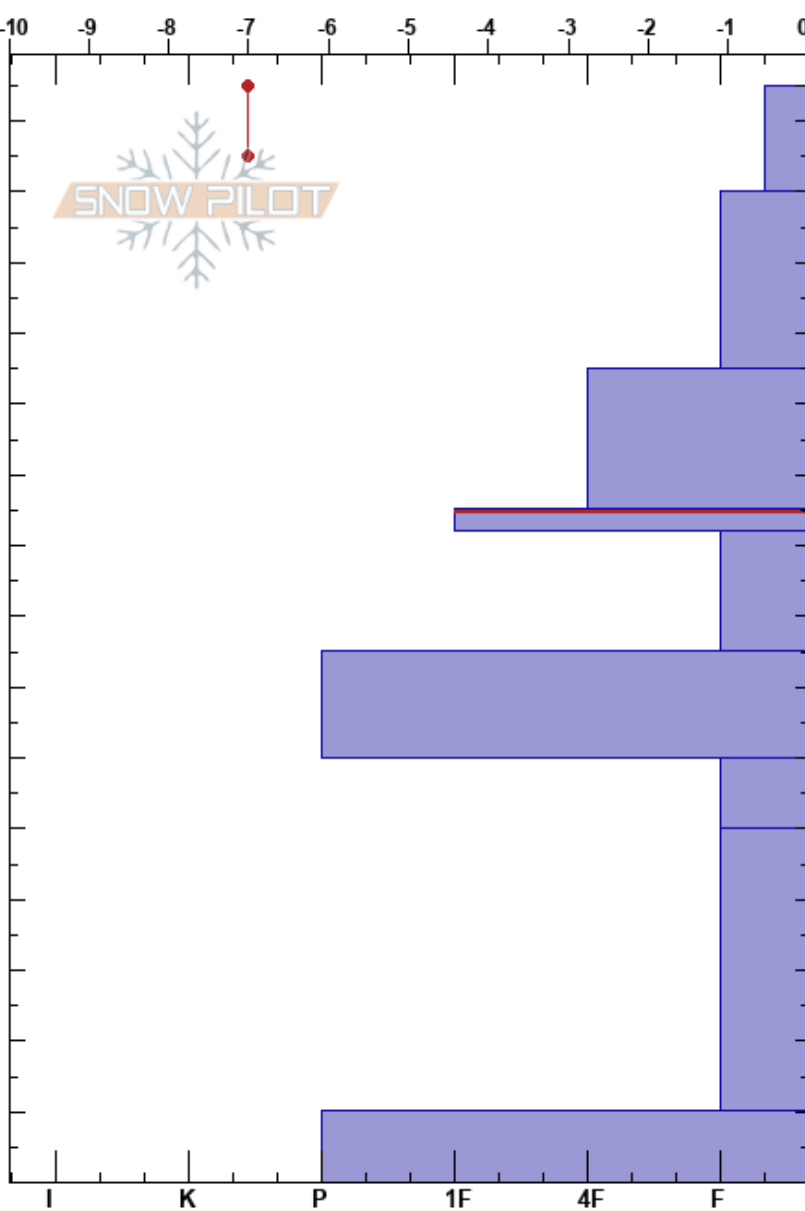

Mustang ridge  
 San Juan Range  
 CO  
**Elevation:** 11746 ft  
**Aspect:** NE

ryan ehlers  
 01/30/2021 - 12:57pm  
**Co-ord:** 37.84483N, -107.84340W  
**Slope Angle:** 33°  
**Wind Loading:** previous

**Stability:**  
**Air Temperature:** -9°C  
**Sky Cover:** SCT  
**Precipitation:** S-1  
**Wind:** SW Calm

**HS:** 155  
**PF:** 150 95-92cm: Problematic layer  
**PS:** 50

**Specifics:** Collapsing, localized; Recent avalanche activity on different slopes

Elevation (cm)	Crystal		$\rho$ kg/m <sup>3</sup>	Stability tests & Layer comments
	Form	Size		
155				
150	*			
140				
130	/			
125				CT13, Q3 @125cm ECTN12 @125cm
110	/			
100				
95	⊙			
92				CT18, Q1 @92cm ECTP14 @92cm
80	□			
70	□			
60	□			
50				
30	□			
20				
10	□			
0				