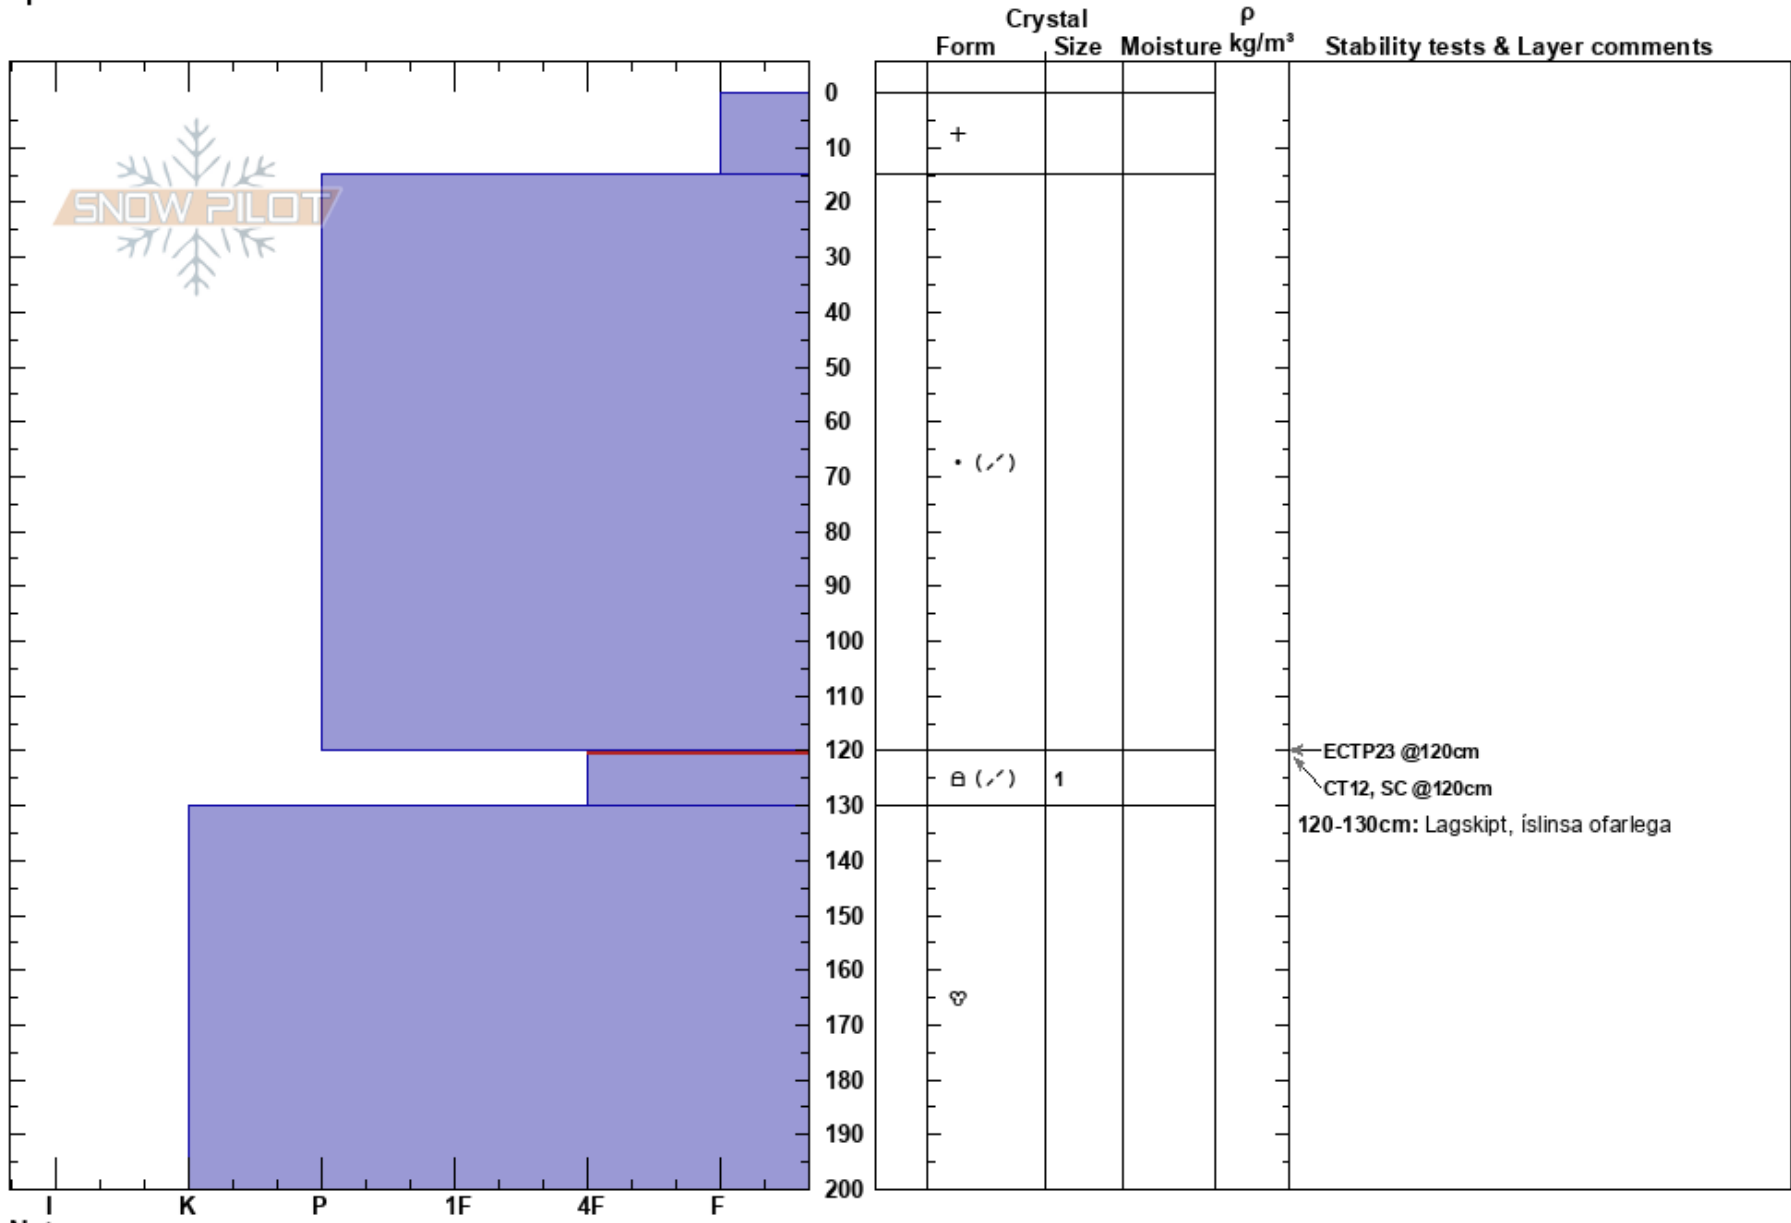

Botnsdalur
 Norðanverðir Vestfirðir
 Iceland
 Elevation: 331 m
 Aspect: NE
 Specifics:

Oliver Hilmarsson
 30/01/2021 - 15:00
 Co-ord: 66.06707N, -23.31293W
 Slope Angle: 20°
 Wind Loading:

Stability:
 Air Temperature: -8°C
 Sky Cover: OVC
 Precipitation: NO
 Wind: Moderate

PF:20
 PS: 5
 Layer Notes:
 120-130cm: Lagskipt, íslinsa ofarlega
 120-130cm: Problematic layer

Notes: