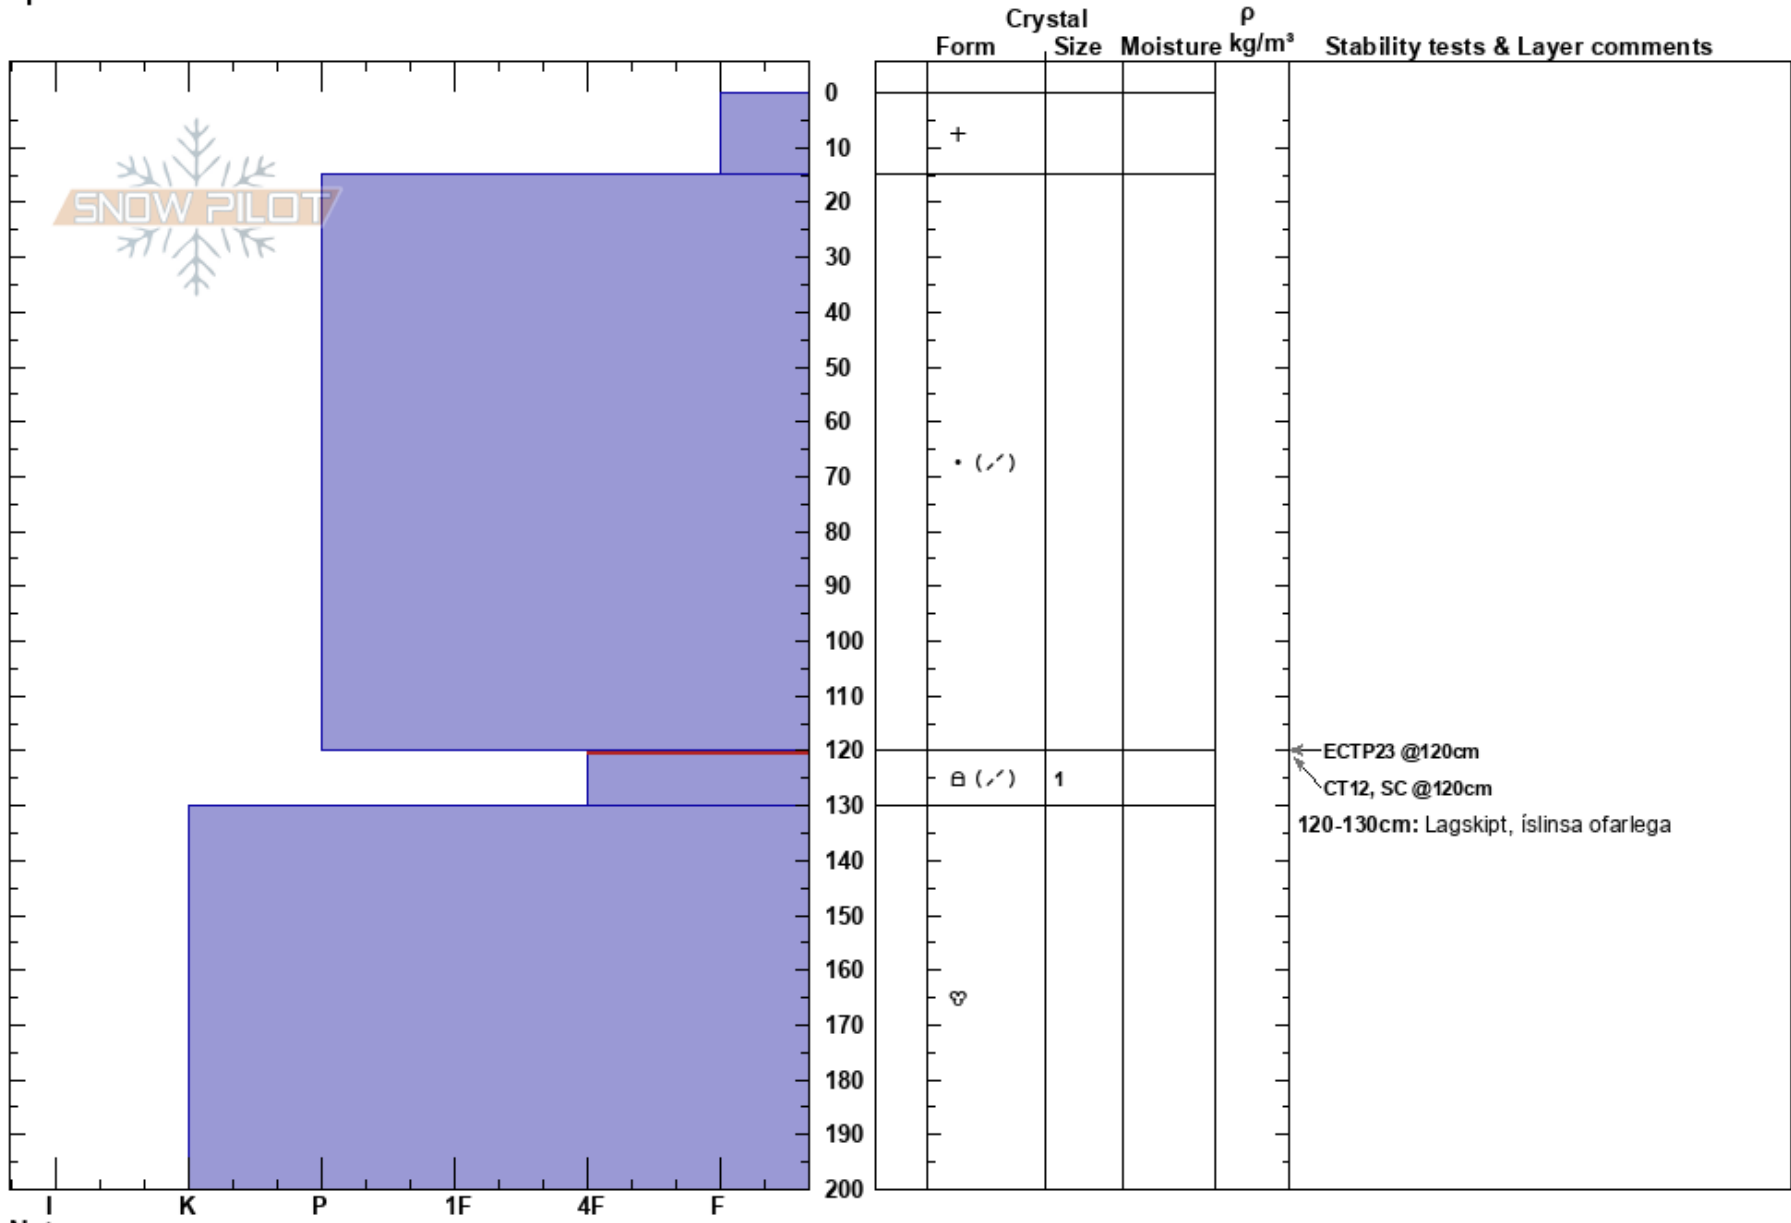

Botnsdalur
Norðanverðir Vestfirðir
Iceland
Elevation: 331 m
Aspect: NE
Specifics:

Oliver Hilmarsson
30/01/2021 - 15:00
Co-ord: 66.06707N, -23.31293W
Slope Angle: 20°
Wind Loading:

Stability:
Air Temperature: -8°C
Sky Cover: OVC
Precipitation: NO
Wind: Moderate

PF:20
PS: 5
Layer Notes:
120-130cm: Lagskipt, íslinsa ofarlega
120-130cm: Problematic layer

Notes: