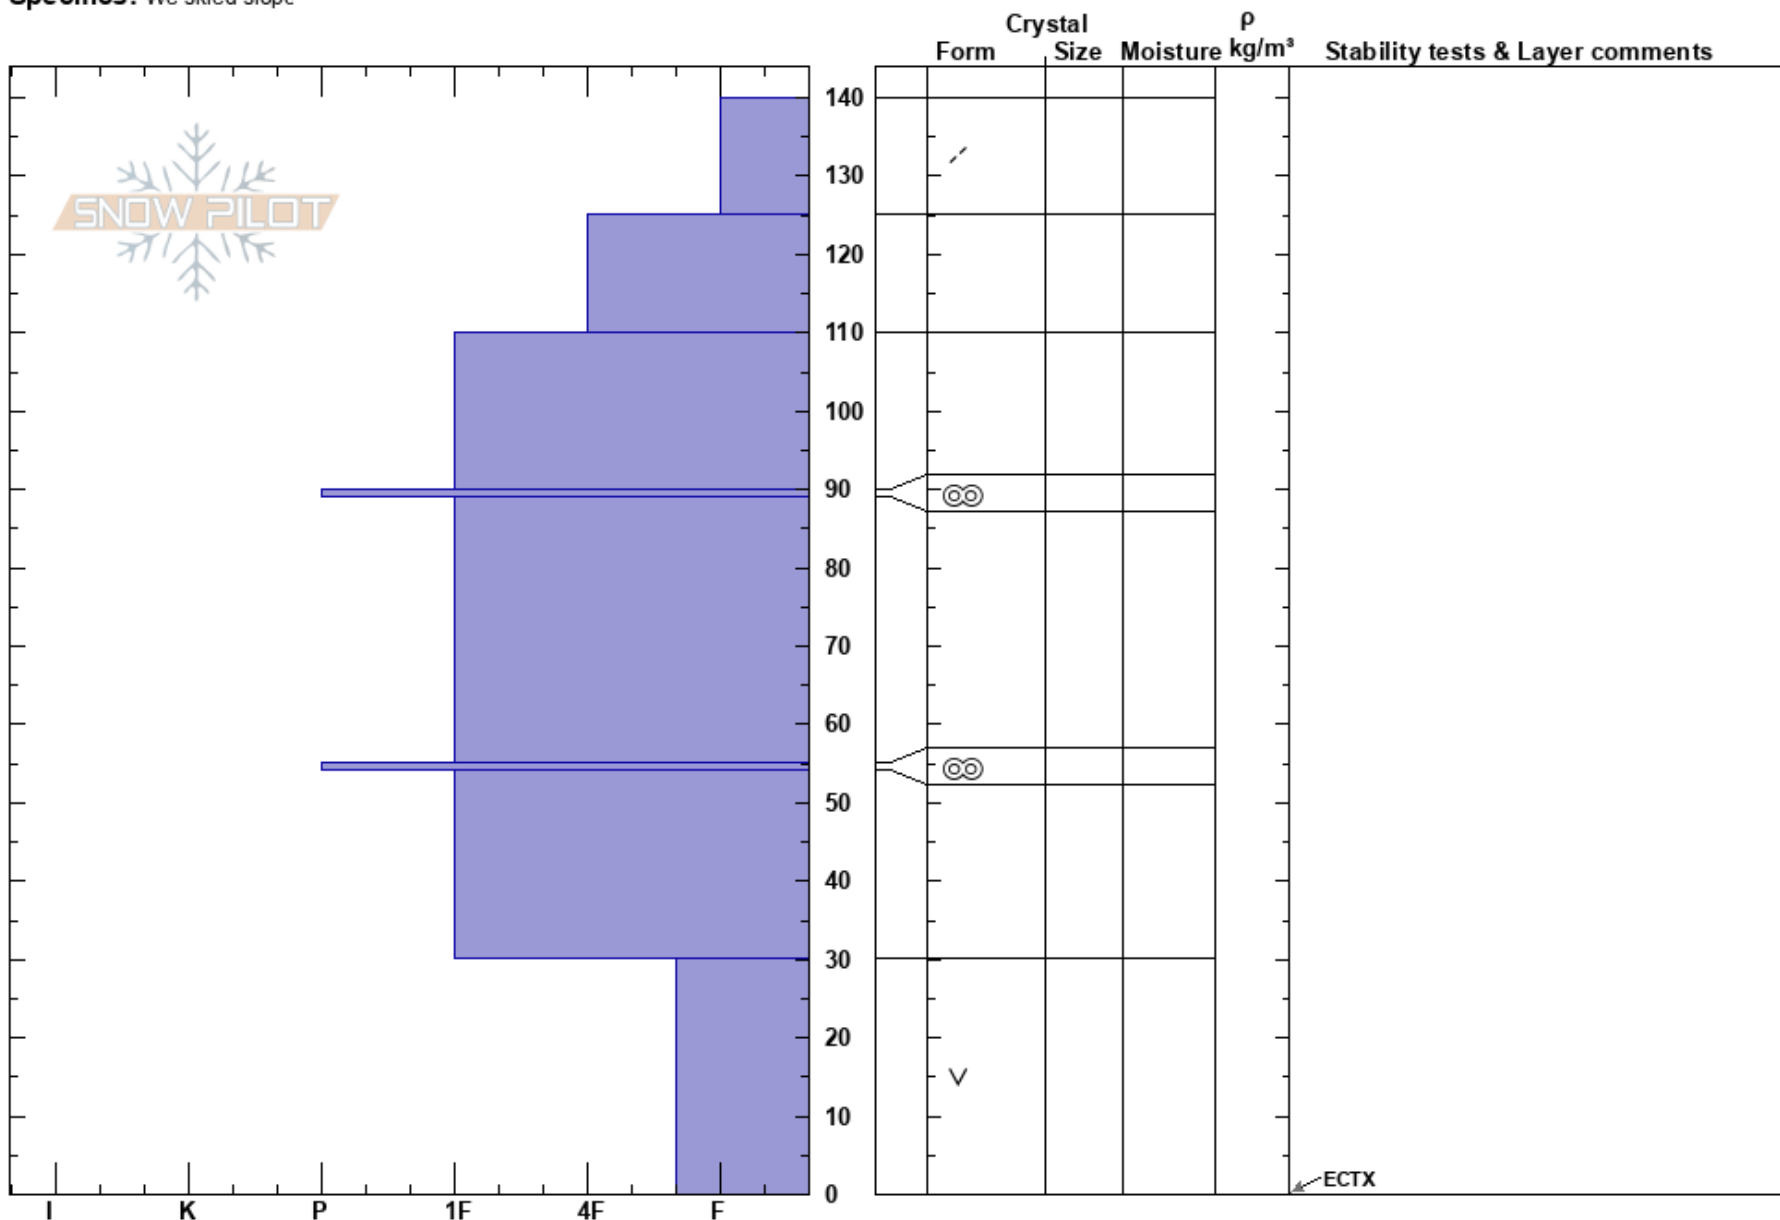

Buck 01/29/2021
 Zirkel Wilderness
 CO
Elevation: 10600 ft
Aspect: N
Specifics: We skied slope

Brian Gardel
 01/29/2021 - 2:00pm
Co-ord:
Slope Angle: 30°
Wind Loading: yes

Stability: Good **HS:** 140 **Layer Notes:**
Air Temperature:
Sky Cover: SCT
Precipitation: NO
Wind: SW Strong

Notes: Recent stuffing of the new snow observed on steep East facing below ridgeline. Some snow transport resulting from mod/strong NW winds mid-day, shifting to strong SW ridgetop winds by mid-afternoon. Cornices were small and not very touchy.