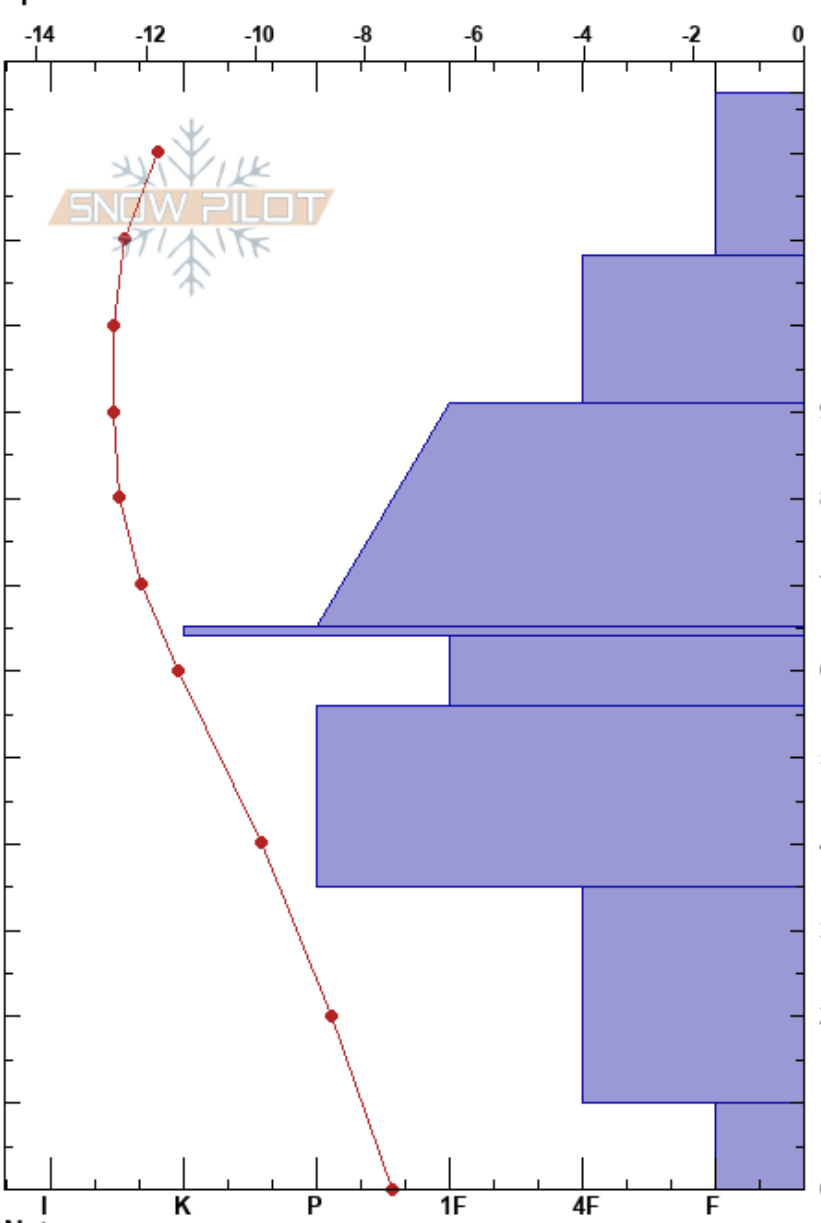

Kellostapuli
 Finland
 Elevation: 350 m
 Aspect: NW
 Specifics:

Elina Molkkari
 30/01/2021 - 12:50
 Co-ord: 35W 382165E 7499815N
 Slope Angle: 28°
 Wind Loading: yes

Stability:
 Air Temperature: -11.5°C PF:70
 Sky Cover: OVC
 Precipitation: S-1
 Wind: E Moderate

HS:127
 Layer Notes:
 64-56cm: Problematic layer

Height (cm)	Crystal		Moisture	ρ kg/m ³	Stability tests & Layer comments
	Form	Size			
127	+	3			
120	+				
110					
100	/	1			
90					CT17, SC @91cm ECTN17 @91cm CT19 @91cm
80	•	0.5			
70					
65	⊙				
60	□	1			
50					
40	•	0.5			
30					
20	□	1.5			
10					
0	□ (∧)	2.5(3)			