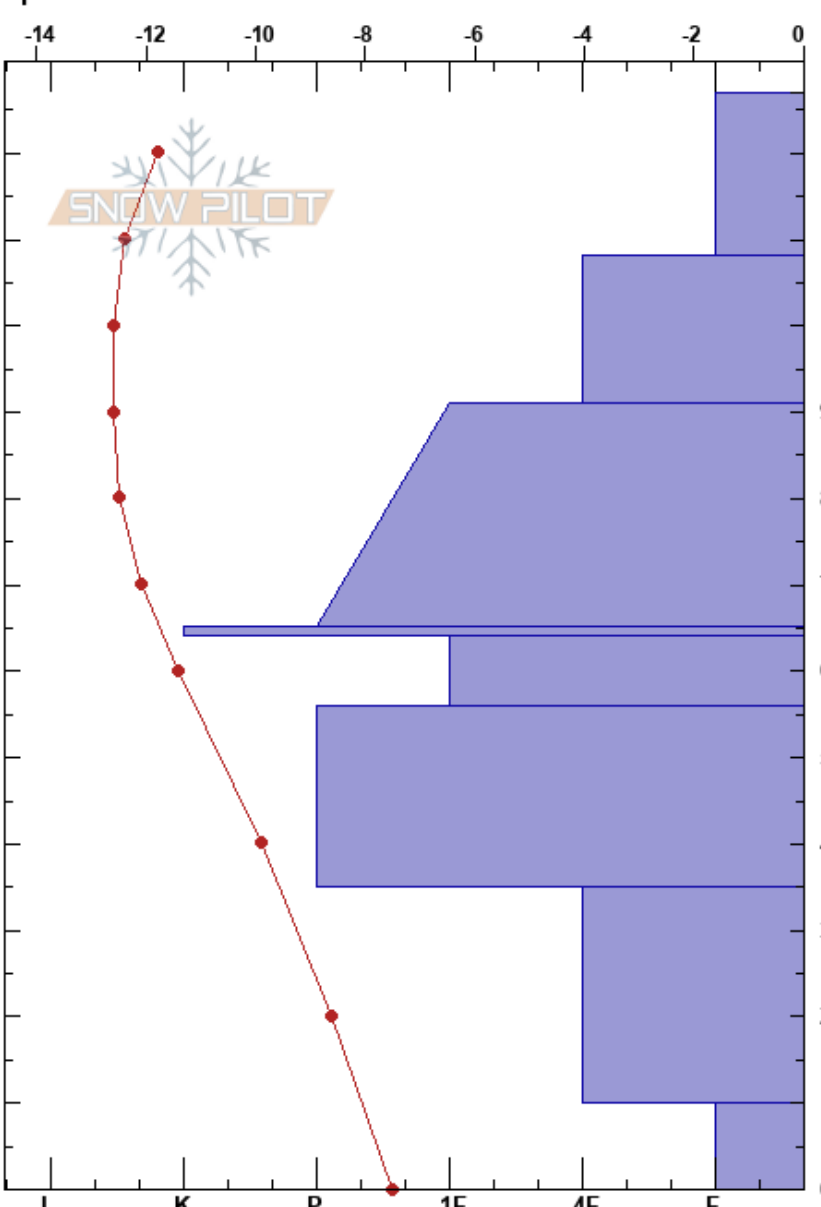

Kellostapuli  
 Finland  
 Elevation: 350 m  
 Aspect: NW  
 Specifics:

Elina Molkkari  
 30/01/2021 - 12:50  
 Co-ord: 35W 382165E 7499815N  
 Slope Angle: 28°  
 Wind Loading: yes

Stability:  
 Air Temperature: -11.5°C PF:70 64-56cm:Problematic layer  
 Sky Cover: OVC  
 Precipitation: S-1  
 Wind: E Moderate

HS:127

Layer Notes:

Height (m)	Crystal		Moisture	$\rho$ kg/m <sup>3</sup>	Stability tests & Layer comments
	Form	Size			
127	+	3			
120	+				
110					
100	/	1			
90					CT17, SC @91cm ECTN17 @91cm CT19 @91cm
80	•	0.5			
70	⊙				
60	□	1			
50	•	0.5			
40					
30					
20	□	1.5			
10					
0	□ (∧)	2.5(3)			