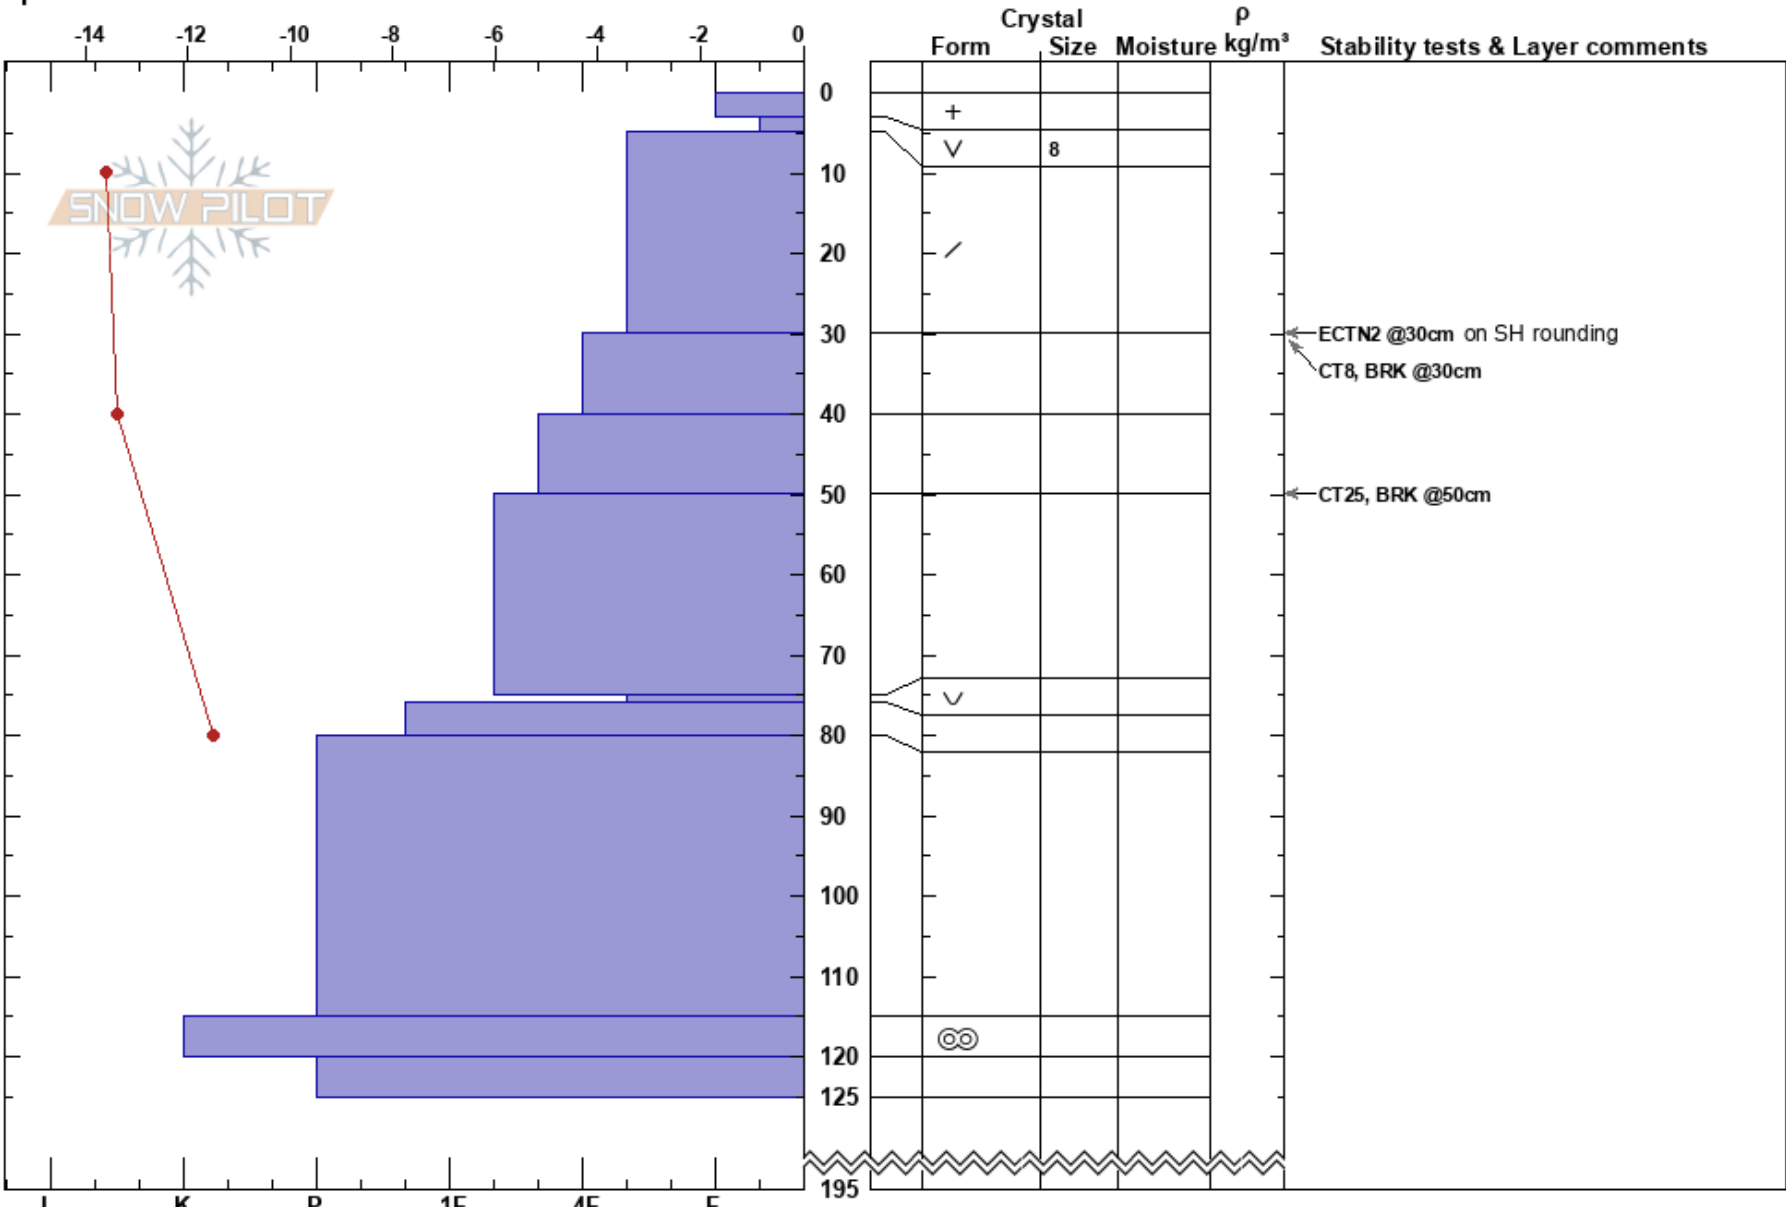

Grytan
 Kittelfjället
 Sweden
 Elevation: 1035 m
 Aspect: S
 Specifics:

Tyler Curtis
 30/01/2021 - 13:20
 Co-ord: 65.25879N, 15.46875E
 Slope Angle: 35°
 Wind Loading:

Stability:
 Air Temperature: -15.3°C PF:40
 Sky Cover: CLR
 Precipitation: NO
 Wind:

HS:195
 Layer Notes:

Notes: VF <900möh