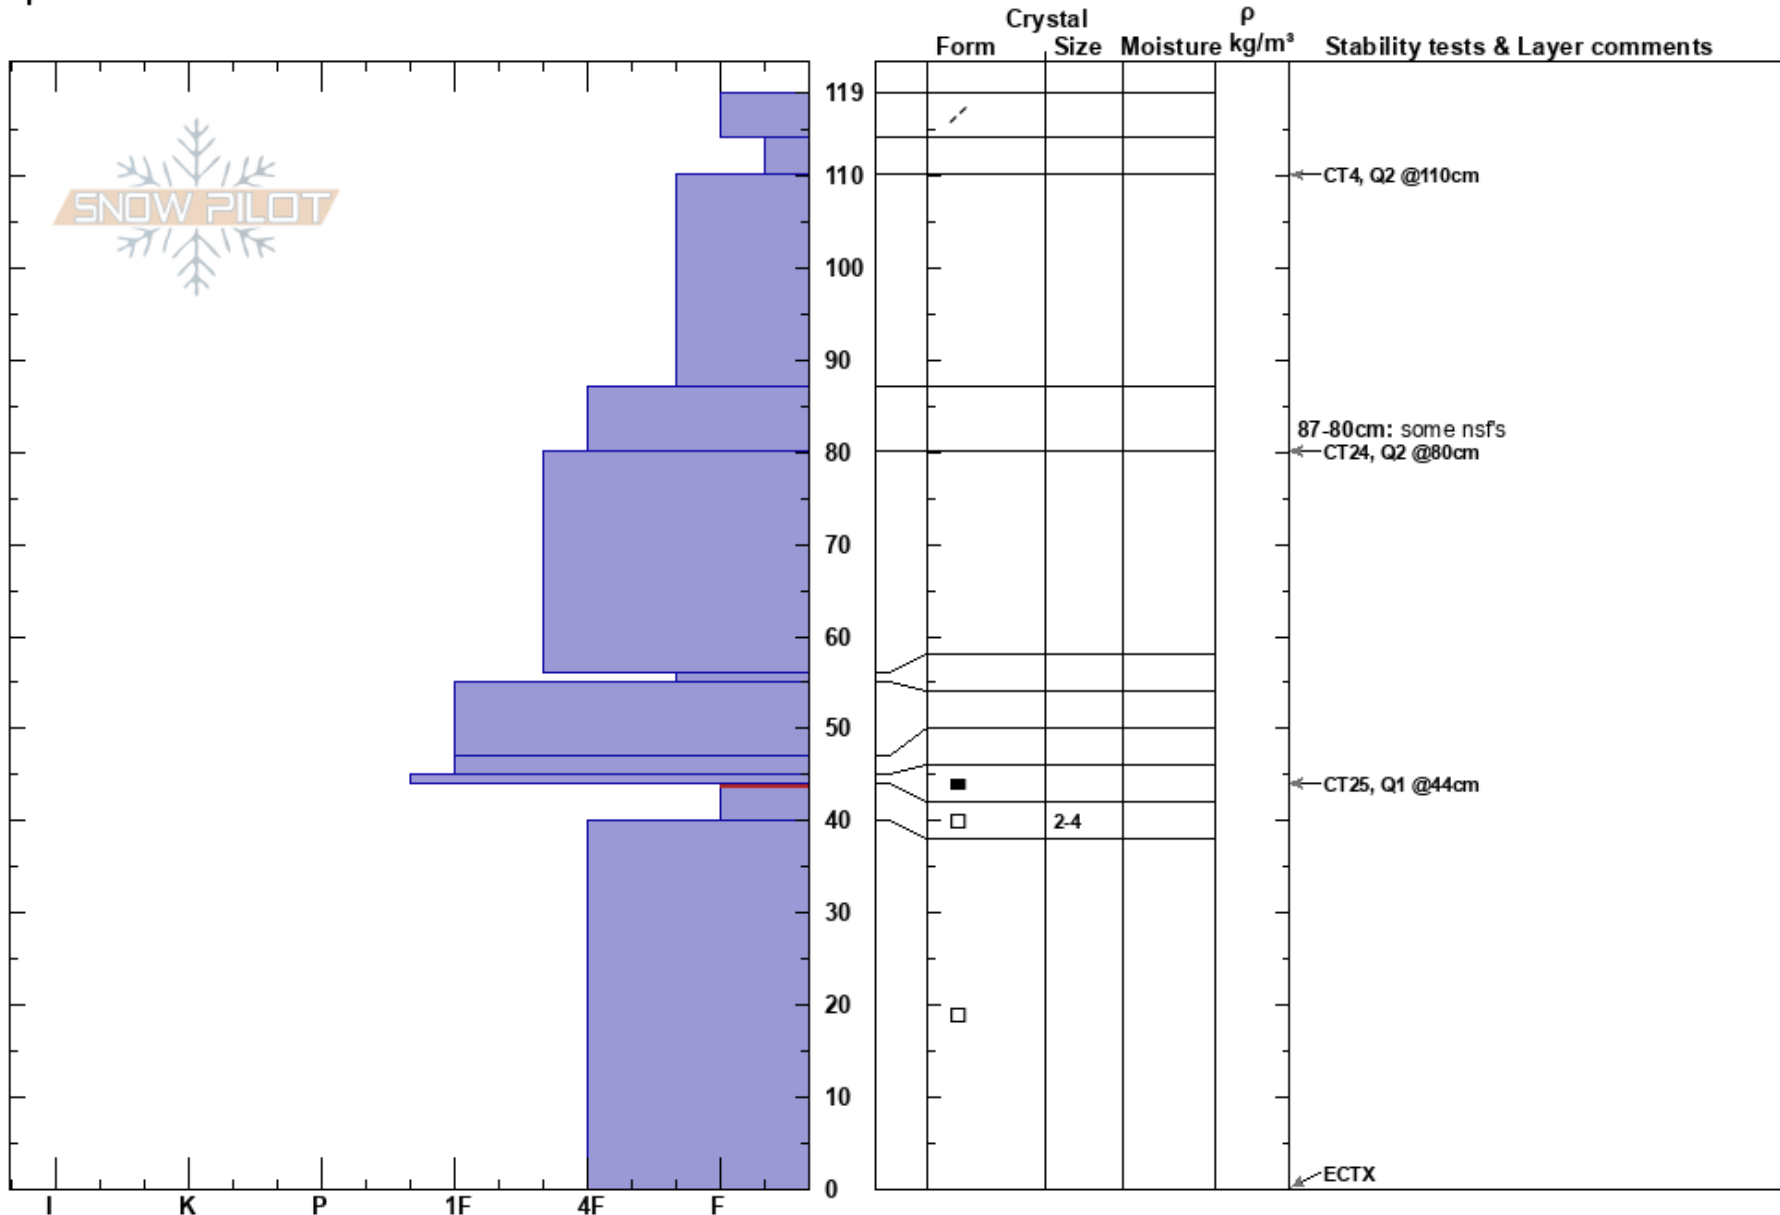

Campbell Hollow  
 Uinta Range  
 UT  
 Elevation: 9737 ft  
 Aspect: 50°  
 Specifics:

Mark Staples  
 01/29/2021 - 12:30pm  
 Co-ord: 40.45989N, -111.14962W  
 Slope Angle: 26°  
 Wind Loading:

Stability: HS:119  
 Air Temperature: PF:119  
 Sky Cover: 87-80cm: some nsfs  
 Precipitation: 44-40cm: Problematic layer  
 Wind:

**Notes:** Some nsfs seen at 80 cm, this layer could be more reactive in other places. Overall this snowpack felt like a slightly deeper and stronger snowpack than we've been seeing. ECT and RB would barely break on facets at 44.