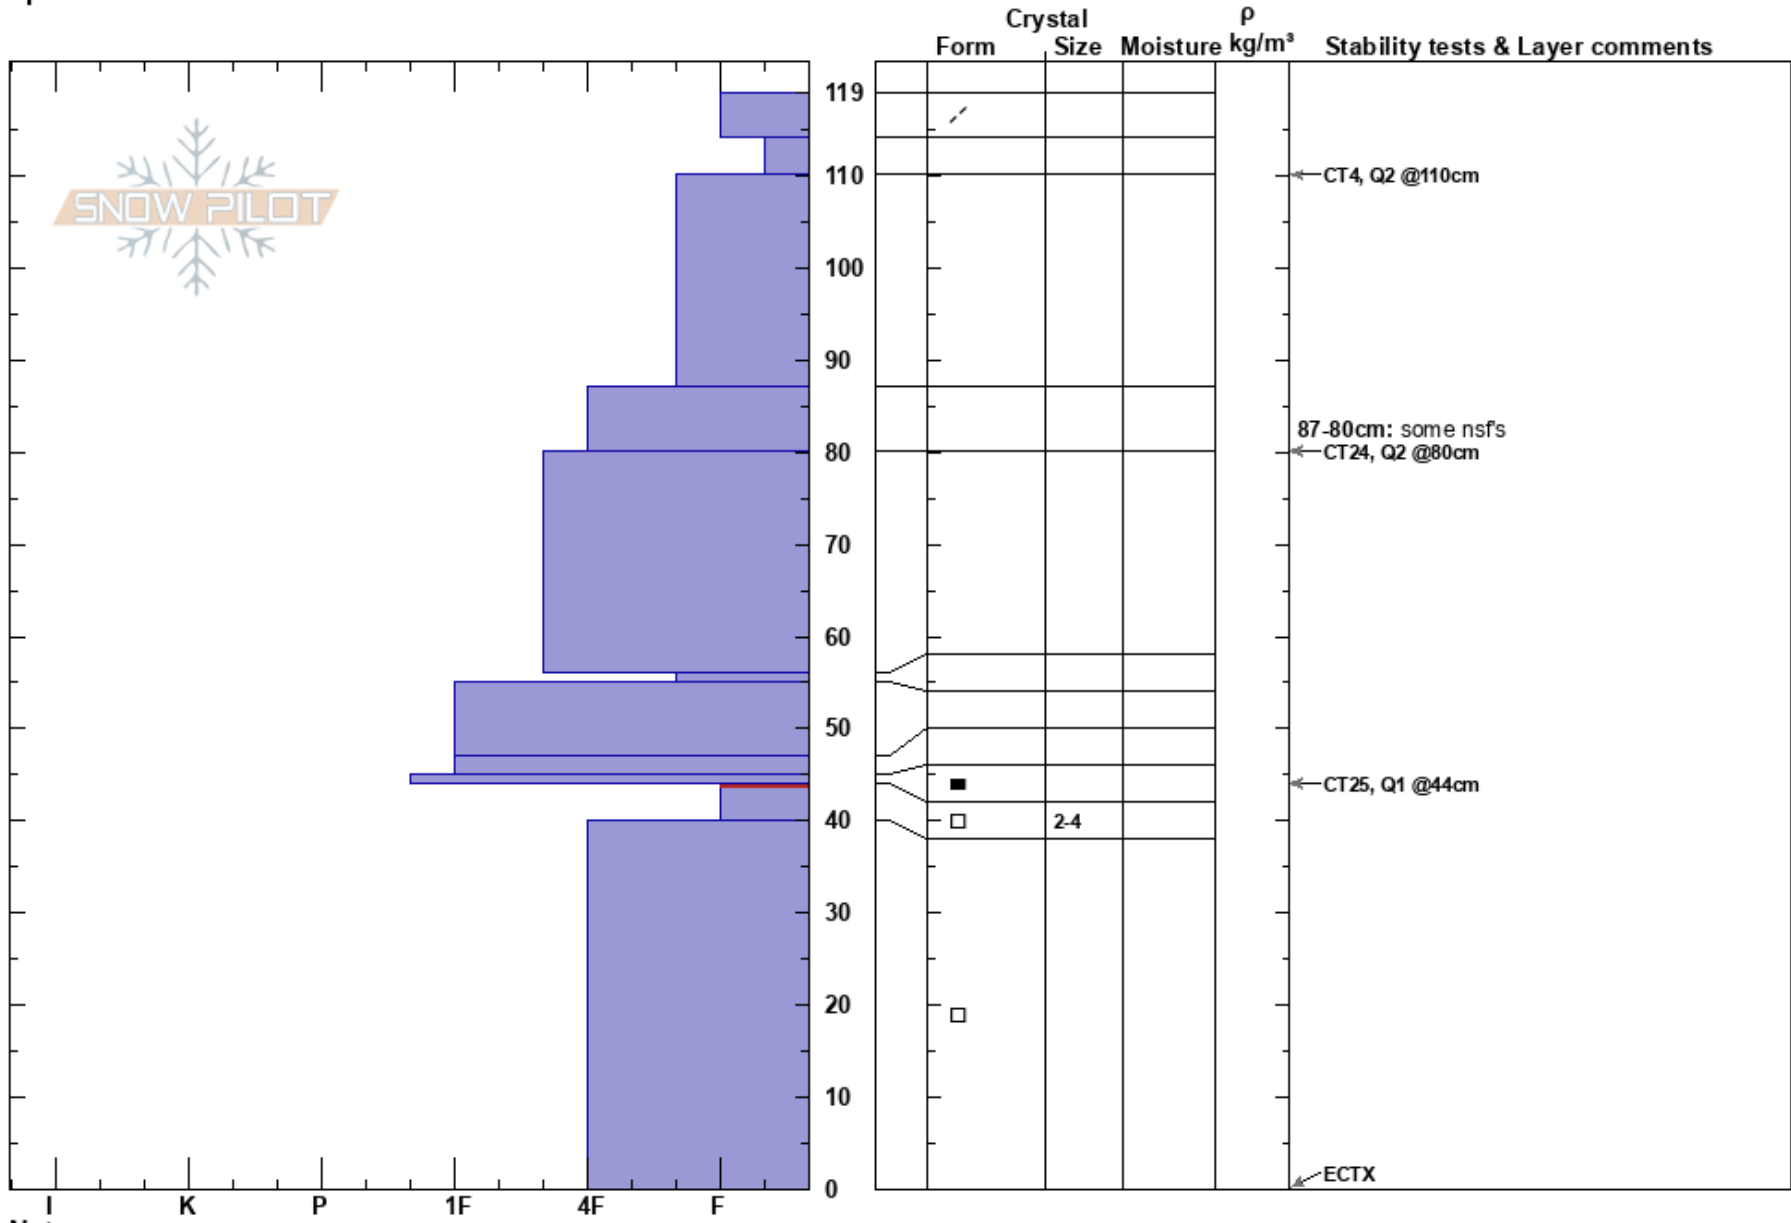

Campbell Hollow  
 Uinta Range  
 UT  
 Elevation: 9737 ft  
 Aspect: 50°  
 Specifics:

Mark Staples  
 01/29/2021 - 12:30pm  
 Co-ord: 40.45989N, -111.14962W  
 Slope Angle: 26°  
 Wind Loading:

Stability: HS:119  
 Air Temperature: PF:119  
 Sky Cover: 87-80cm: some nsfs  
 Precipitation: 44-40cm: Problematic layer  
 Wind:

**Notes:** Some nsfs seen at 80 cm, this layer could be more reactive in other places. Overall this snowpack felt like a slightly deeper and stronger snowpack than we've been seeing.  
 ECT and RB would barely break on facets at 44.