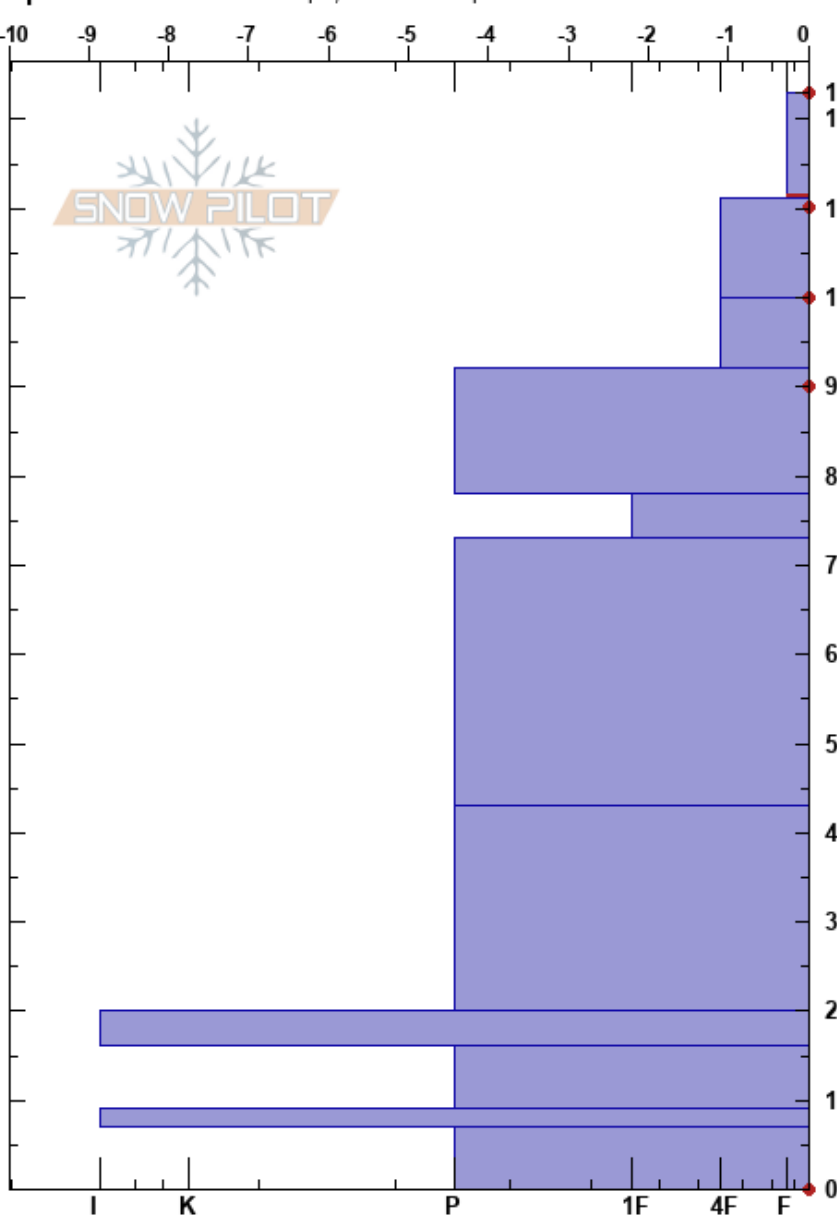

Steinskarfjellet low  
 Kvaløya  
 Norway  
 Elevation: 233 m  
 Aspect: N  
 Specifics: Ski tracks on slope; We skied slope

Paul Velsand  
 03/05/2017 - 13:15  
 Co-ord: 33W 639468E 7732280N  
 Slope Angle: 5°  
 Wind Loading:

Stability: Good HS:123 Layer Notes:  
 Air Temperature: 2.5°C PF:24 123-111cm:Problematic layer  
 Sky Cover: OVC  
 Precipitation: NO  
 Wind: W Calm

Form	Crystal		Moisture	$\rho$ kg/m <sup>3</sup>	Stability tests & Layer comments
	Size				
☺	3		M	350	← ECTN12 @111cm
☺	2		W	300	
●	0.5		M	270	
☺	3-5		M	360	
●	0.5		W	310	
☺	2-4		M	290	
●	0.5		M	410	
■					
☺	2-4		M	470	
■					
☺	2-4		M	380	

Notes: Snow height iButton: 113 cm.  
 Measured 0C every 10 cm, but skipped it in the log to save time.