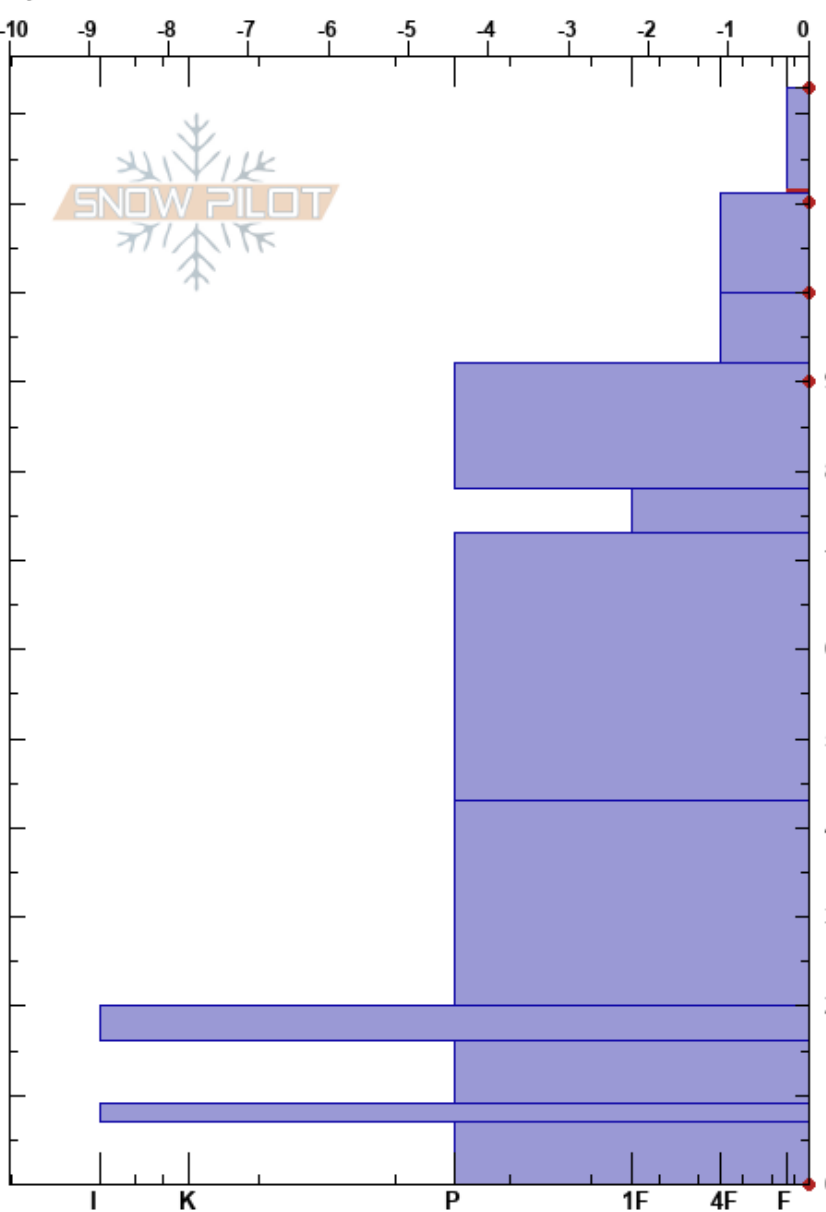

Steinskarfjellet low  
 Kvaløya  
 Norway  
 Elevation: 233 m  
 Aspect: N

Paul Velsand  
 03/05/2017 - 13:15  
 Co-ord: 33W 639468E 7732280N  
 Slope Angle: 5°  
 Wind Loading:

Stability: Good HS:123 Layer Notes:  
 Air Temperature: 2.5°C PF:24 123-111cm:Problematic layer  
 Sky Cover: OVC  
 Precipitation: NO  
 Wind: W Calm

Specifics: Ski tracks on slope; We skied slope

Form	Crystal Size	Moisture	$\rho$ kg/m <sup>3</sup>	Stability tests & Layer comments
♡	3	M	350	
♡	2	W	300	←ECTN12 @111cm
●	0.5	M	270	
♡	3-5	M	360	
●	0.5	W	310	
♡	2-4	M	290	
●	0.5	M	410	
■				
♡	2-4	M	470	
■				
♡	2-4	M	380	

Notes: Snow height iButton: 113 cm.  
 Measured 0C every 10 cm, but skipped it in the log to save time.