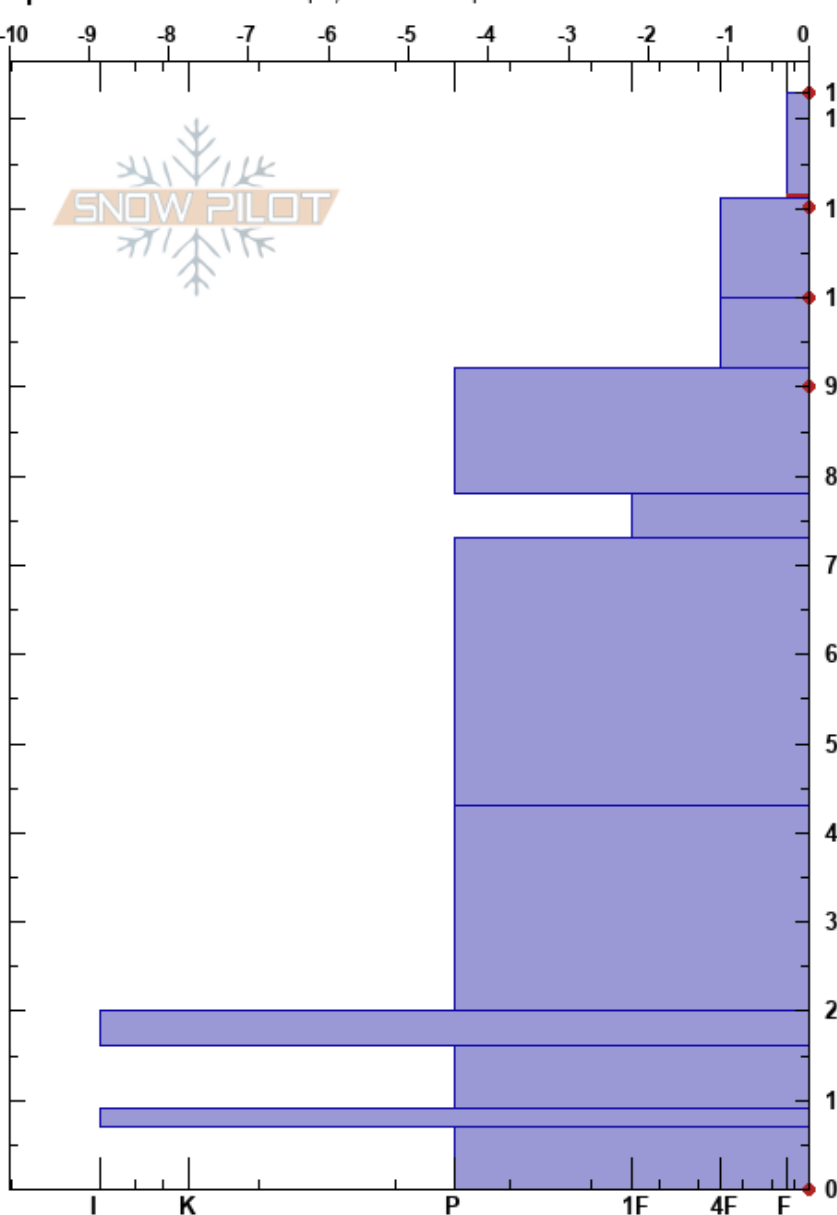

Steinskarfjellet low
 Kvaløya
 Norway
 Elevation: 233 m
 Aspect: N
 Specifics: Ski tracks on slope; We skied slope

Paul Velsand
 03/05/2017 - 13:15
 Co-ord: 33W 639468E 7732280N
 Slope Angle: 5°
 Wind Loading:

Stability: Good HS:123 Layer Notes:
 Air Temperature: 2.5°C PF:24 123-111cm:Problematic layer
 Sky Cover: OVC
 Precipitation: NO
 Wind: W Calm

Form	Crystal Size	Moisture	ρ kg/m ³	Stability tests & Layer comments
☺	3	M	350	
☺	2	W	300	← ECTN12 @111cm
●	0.5	M	270	
☺	3-5	M	360	
●	0.5	W	310	
☺	2-4	M	290	
●	0.5	M	410	
■				
☺	2-4	M	470	
■				
☺	2-4	M	380	

Notes: Snow height iButton: 113 cm.
 Measured 0C every 10 cm, but skipped it in the log to save time.