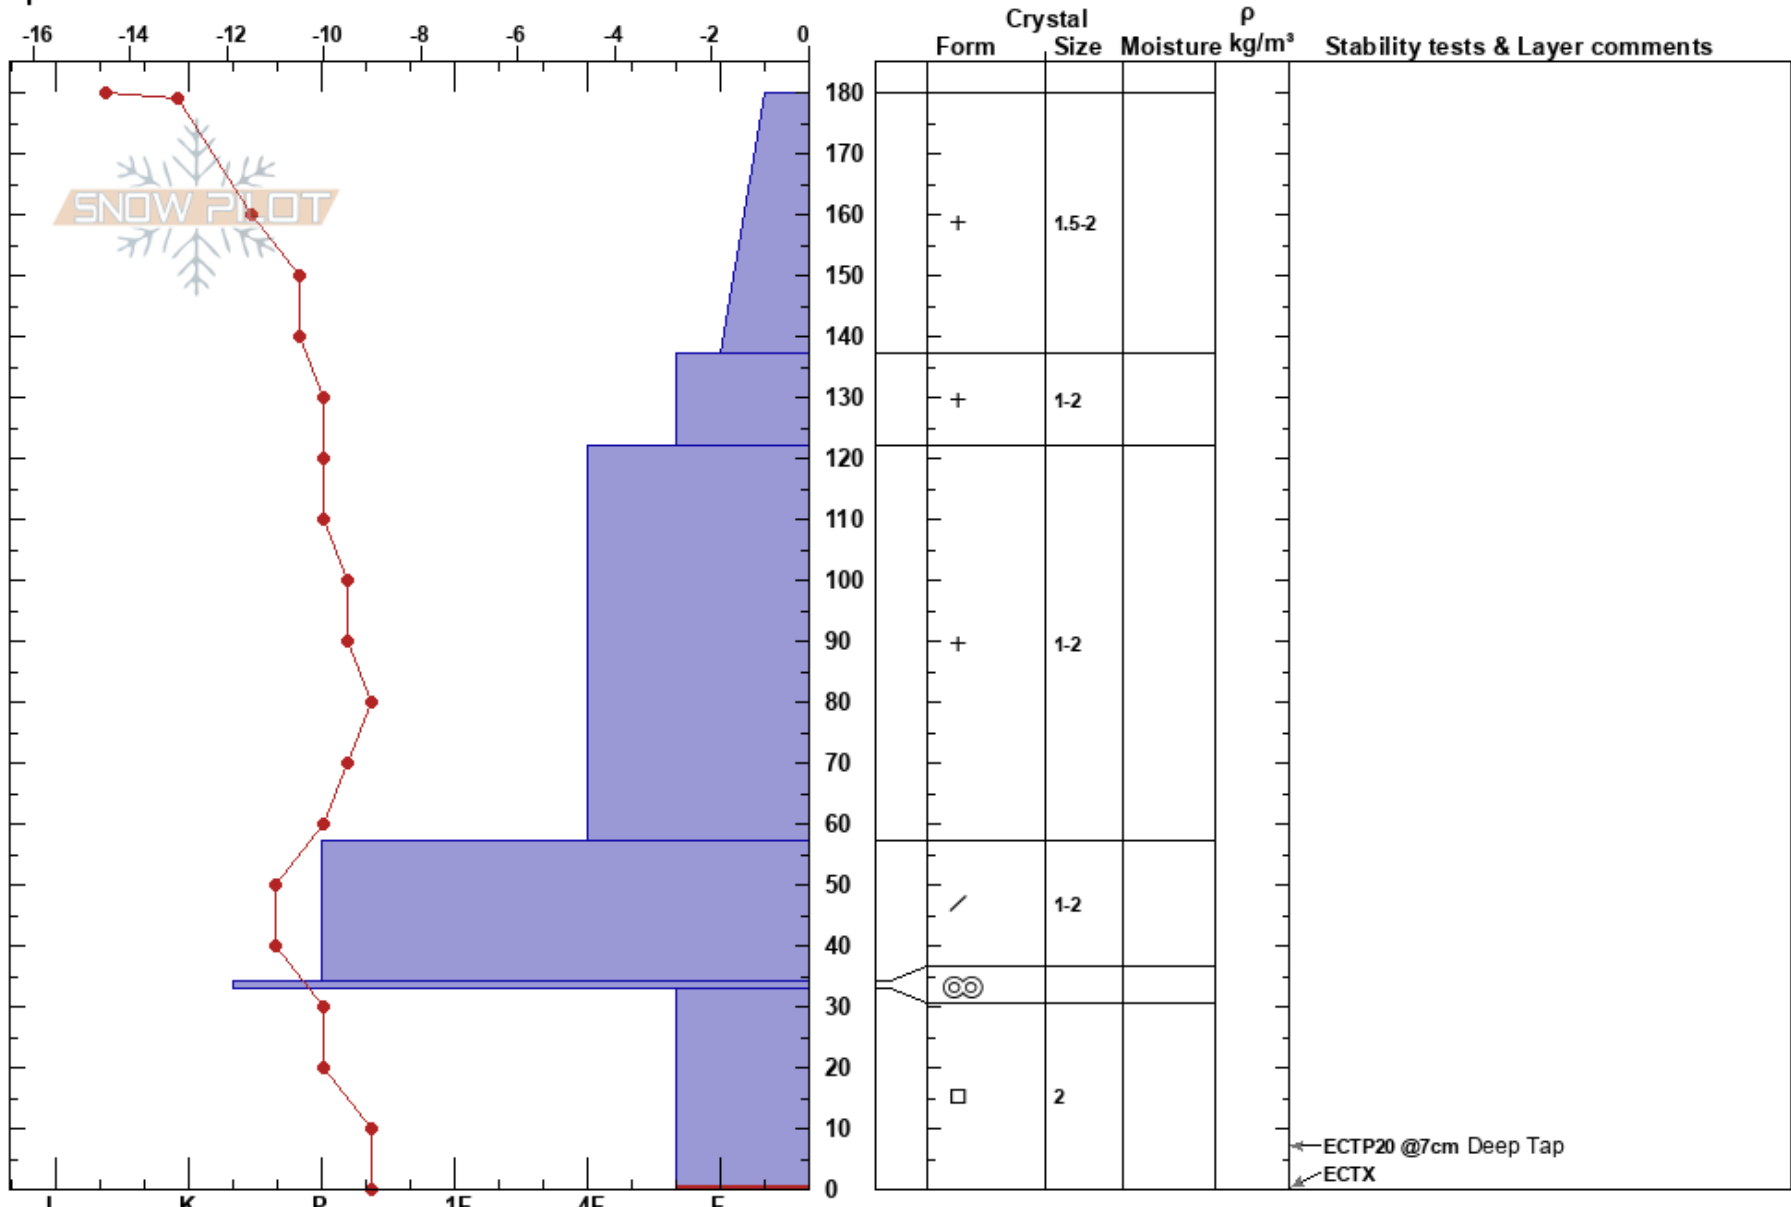

Forest Trail Knoll -NE
 Eastern Sierra Nevada
 CA
Elevation: 8416 ft
Aspect: 45°
Specifics:

josh feinberg
 01/29/2021 - 4:15pm
Co-ord: 37.65880N, -118.97393E
Slope Angle: 30°
Wind Loading:

Stability:
Air Temperature: -11°C
Sky Cover: CLR
Precipitation: NO
Wind: Calm
HS: 180
PF: 135 33-0cm: Problematic layer
PS: 45

Notes: ECTX, but with 35 taps failed and propagated 7cm from ground in bottom of facet layer. Deep ECT test propagated as well, with 30cm of snow left above melt freeze crust.