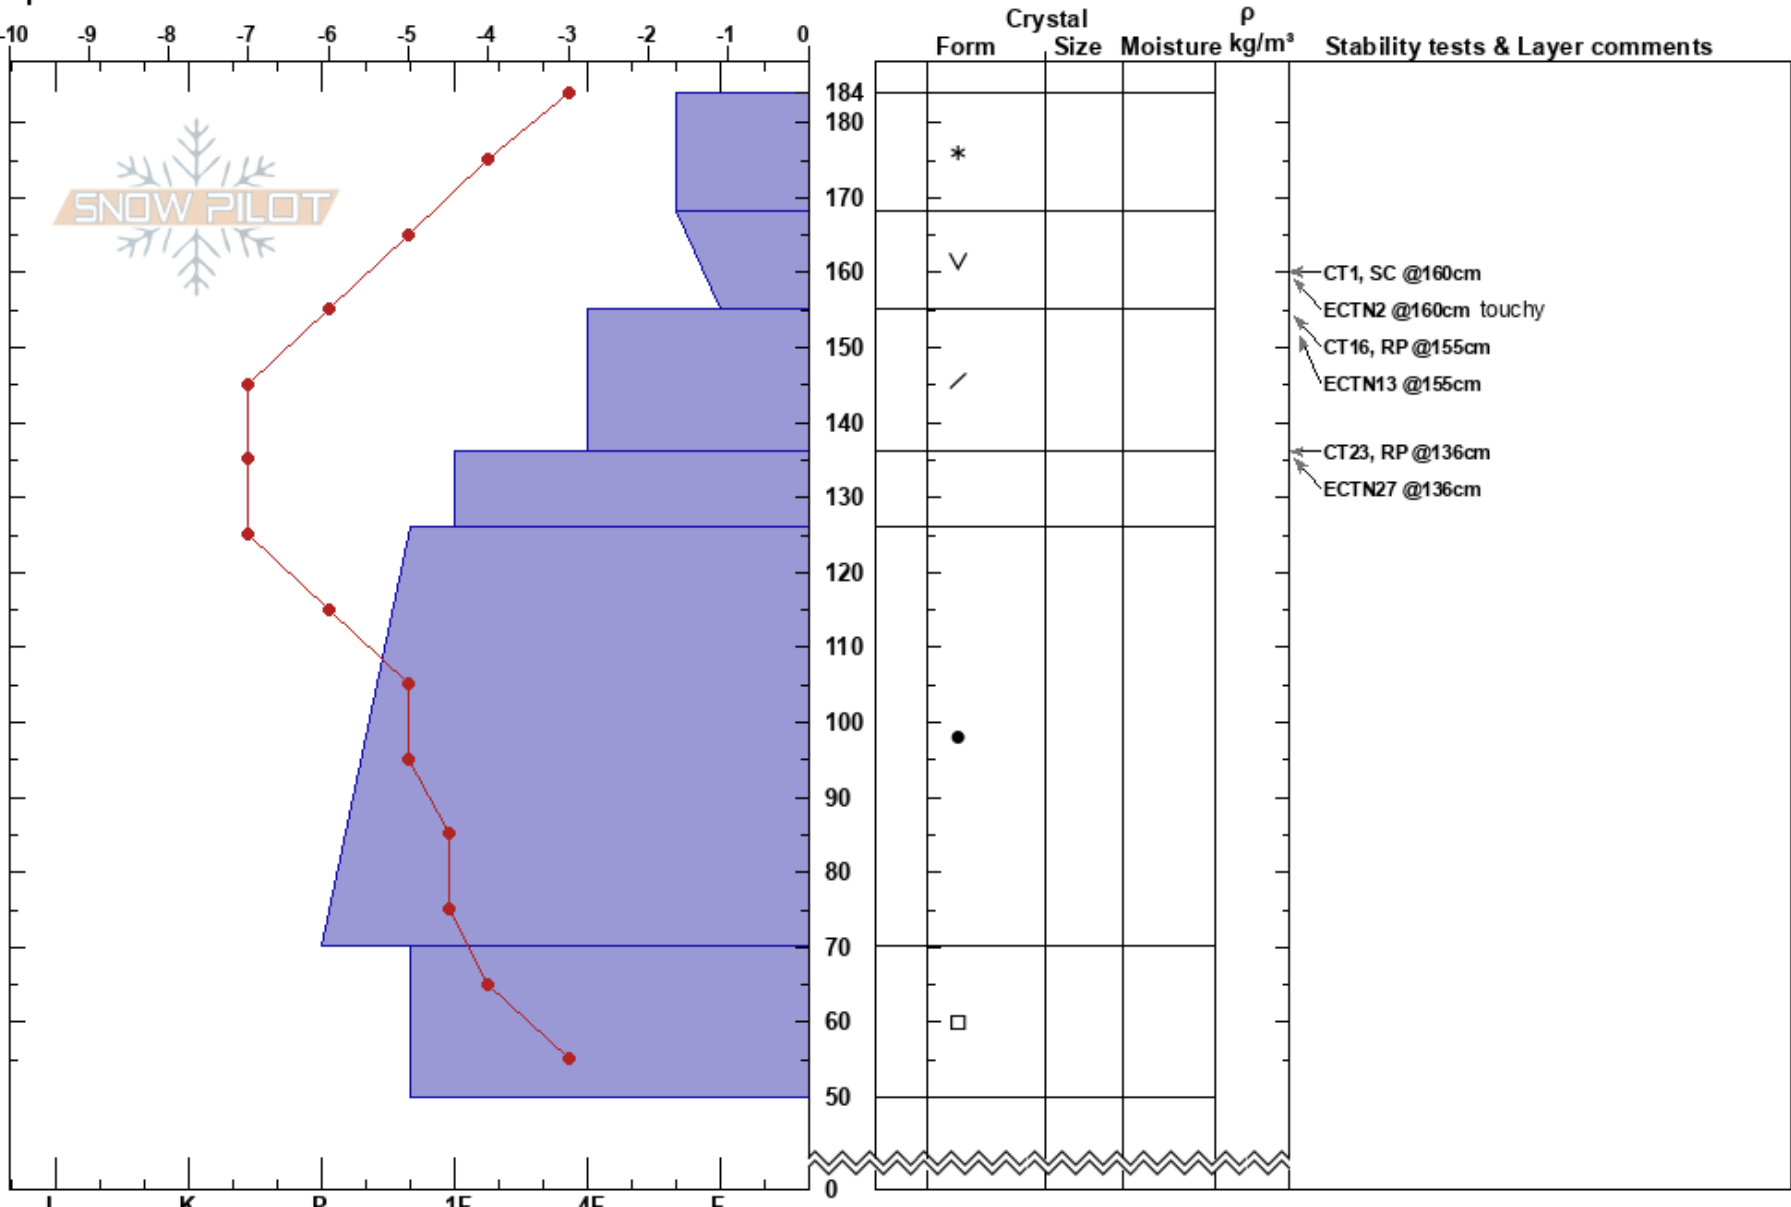

20210129LostTrailBC  
 Bitterroot  
 MT  
 Elevation: 8098 ft  
 Aspect: 45°  
 Specifics:

Geoff Fast  
 01/29/2021 - 2:00pm  
 Co-ord: 45.70321N, -113.97611W  
 Slope Angle: 30°  
 Wind Loading: no

Stability: **HS:184**  
 Air Temperature: -2°C **PF:32** 168-155cm:Problematic layer  
 Sky Cover: OVC **PS:64**  
 Precipitation: S2  
 Wind: N Light Breeze

**Notes:** NE slope; 8000n Feet; 30cm new snow past 14hrs - Storm came in cold and somewhat calm last night so surface hoar was buried, then storm warmed and is collapsing on buried surface hoar 30cms down - upper warmer snow is continuing to consolidate. The rest of snowpack is strong, despite persistent weak layer that still exists deeper (>70cms) in snowpack.