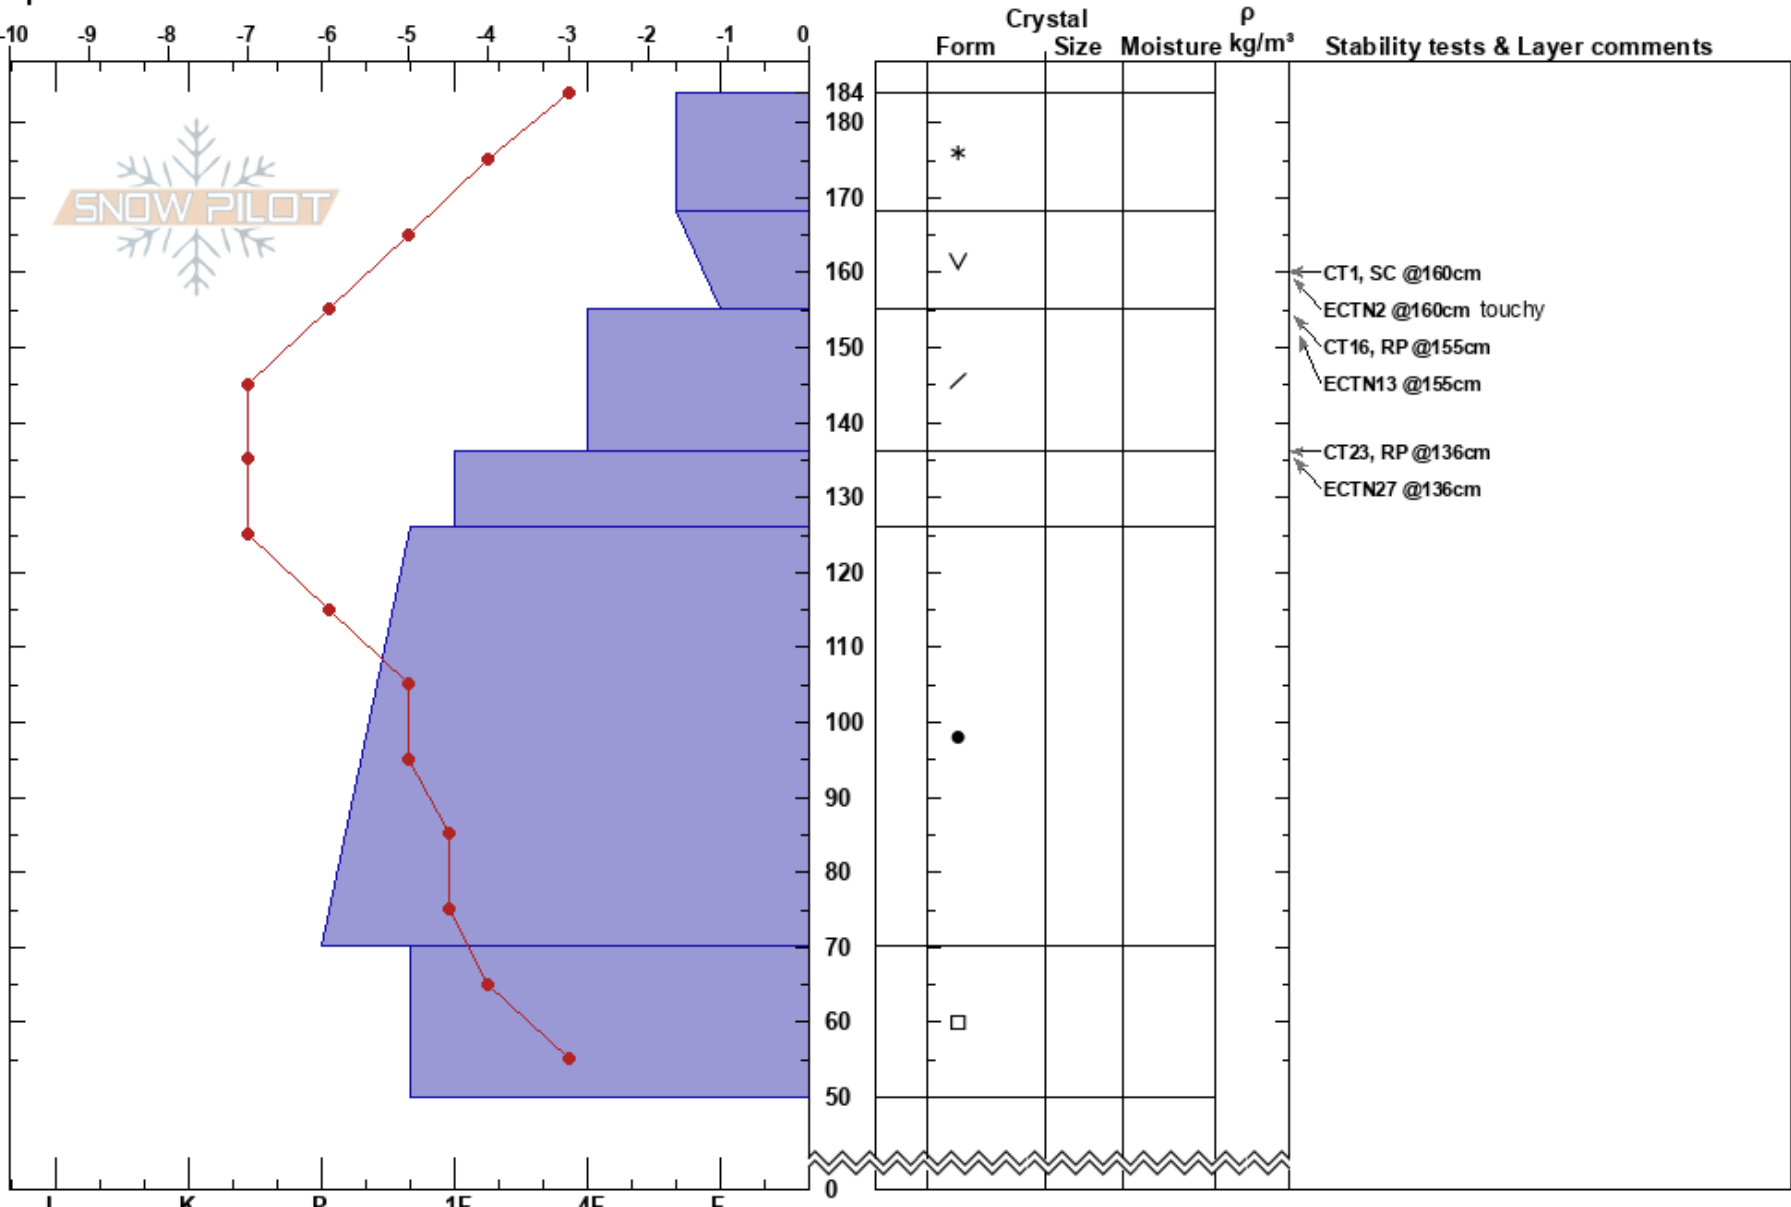

20210129LostTrailBC
 Bitterroot
 MT
 Elevation: 8098 ft
 Aspect: 45°
 Specifics:

Geoff Fast
 01/29/2021 - 2:00pm
 Co-ord: 45.70321N, -113.97611W
 Slope Angle: 30°
 Wind Loading: no

Stability: **HS:184**
 Air Temperature: -2°C **PF:32** 168-155cm:Problematic layer
 Sky Cover: OVC **PS:64**
 Precipitation: S2
 Wind: N Light Breeze

Notes: NE slope; 8000n Feet; 30cm new snow past 14hrs - Storm came in cold and somewhat calm last night so surface hoar was buried, then storm warmed and is collapsing on buried surface hoar 30cms down - upper warmer snow is continuing to consolidate. The rest of snowpack is strong, despite persistent weak layer that still exists deeper (>70cms) in snowpack.