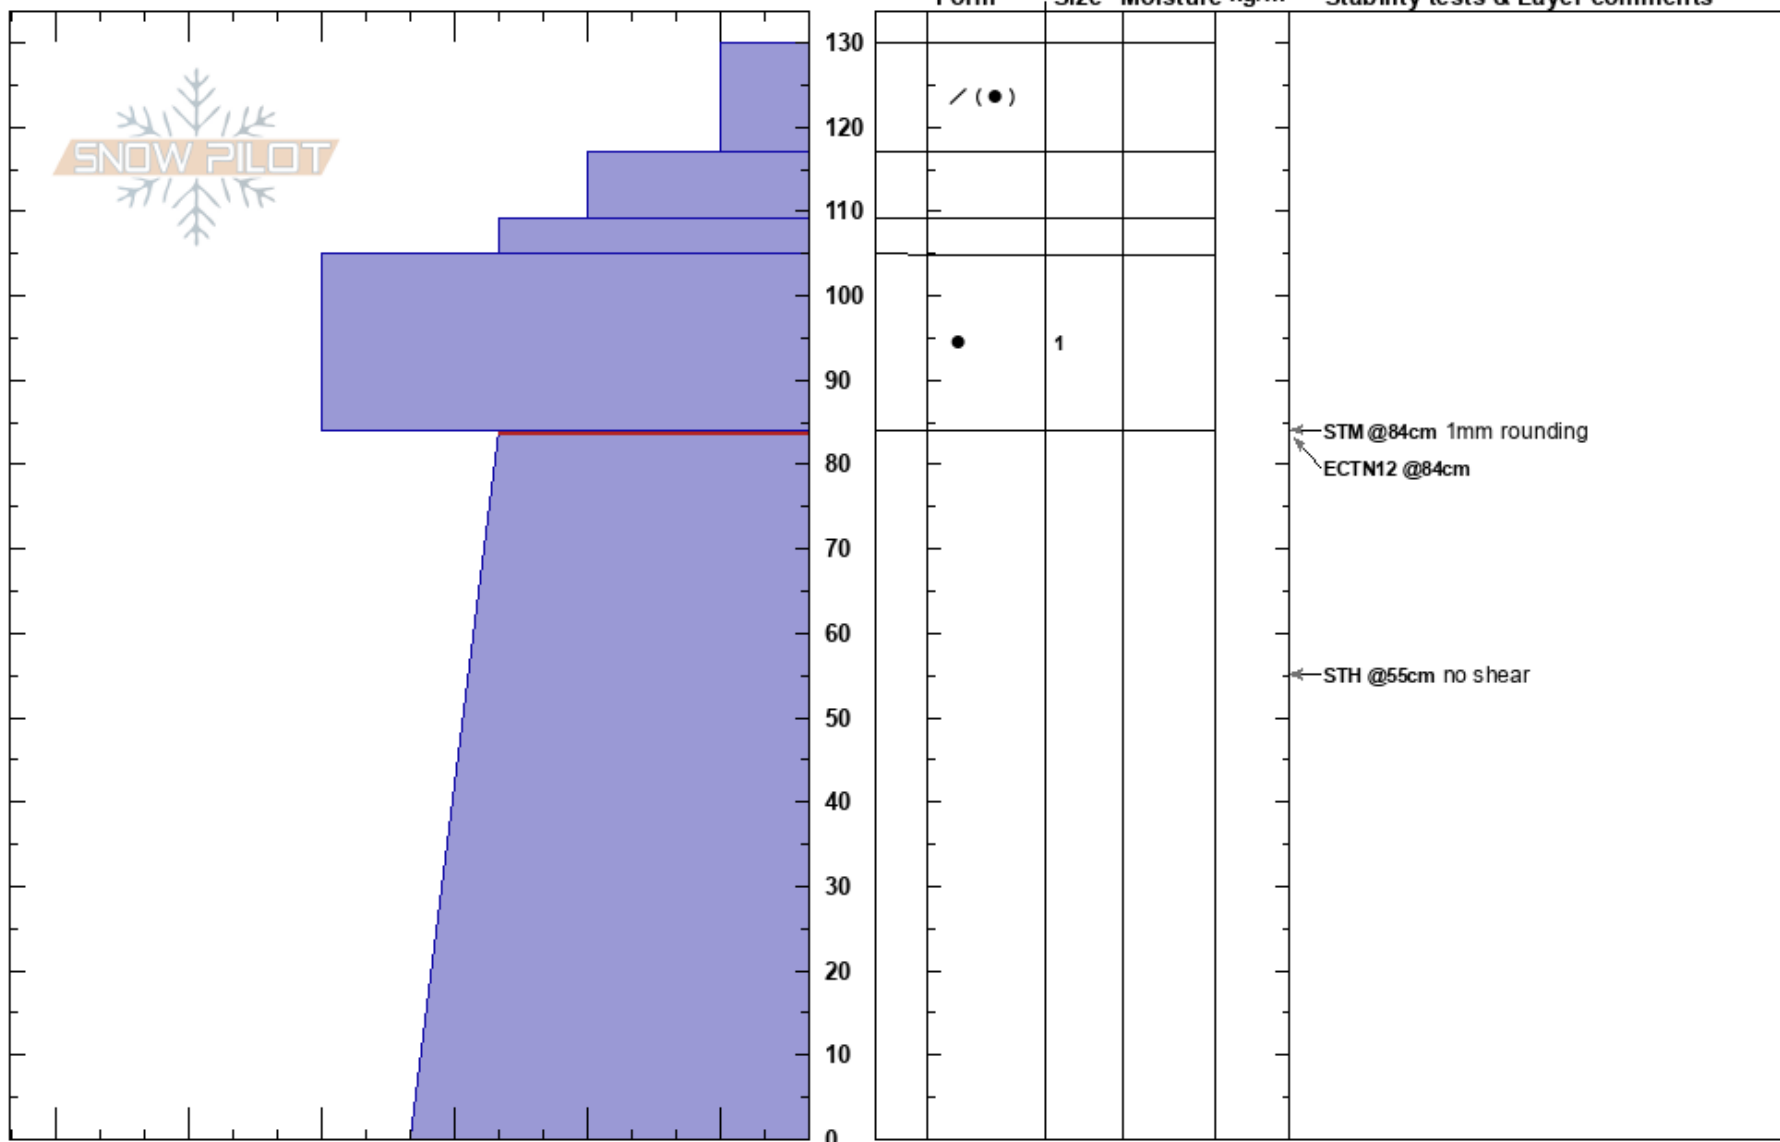

Woody Ridge
 Absaroka Range
 MT
Elevation: 9444 ft
Aspect: 275°
Specifics: We skied slope

Don Carroll
 01/29/2021 - 1:00pm
Co-ord: 44.99477N, -109.92335W
Slope Angle: 35°
Wind Loading: yes

Stability:
Air Temperature:
Sky Cover: BKN
Precipitation: S-1
Wind: Light Breeze

HS: 130
PF: 15 84-0cm: Problematic layer

Notes: test with Jesse Logan; stability improved above 8500; wind loading not uniform