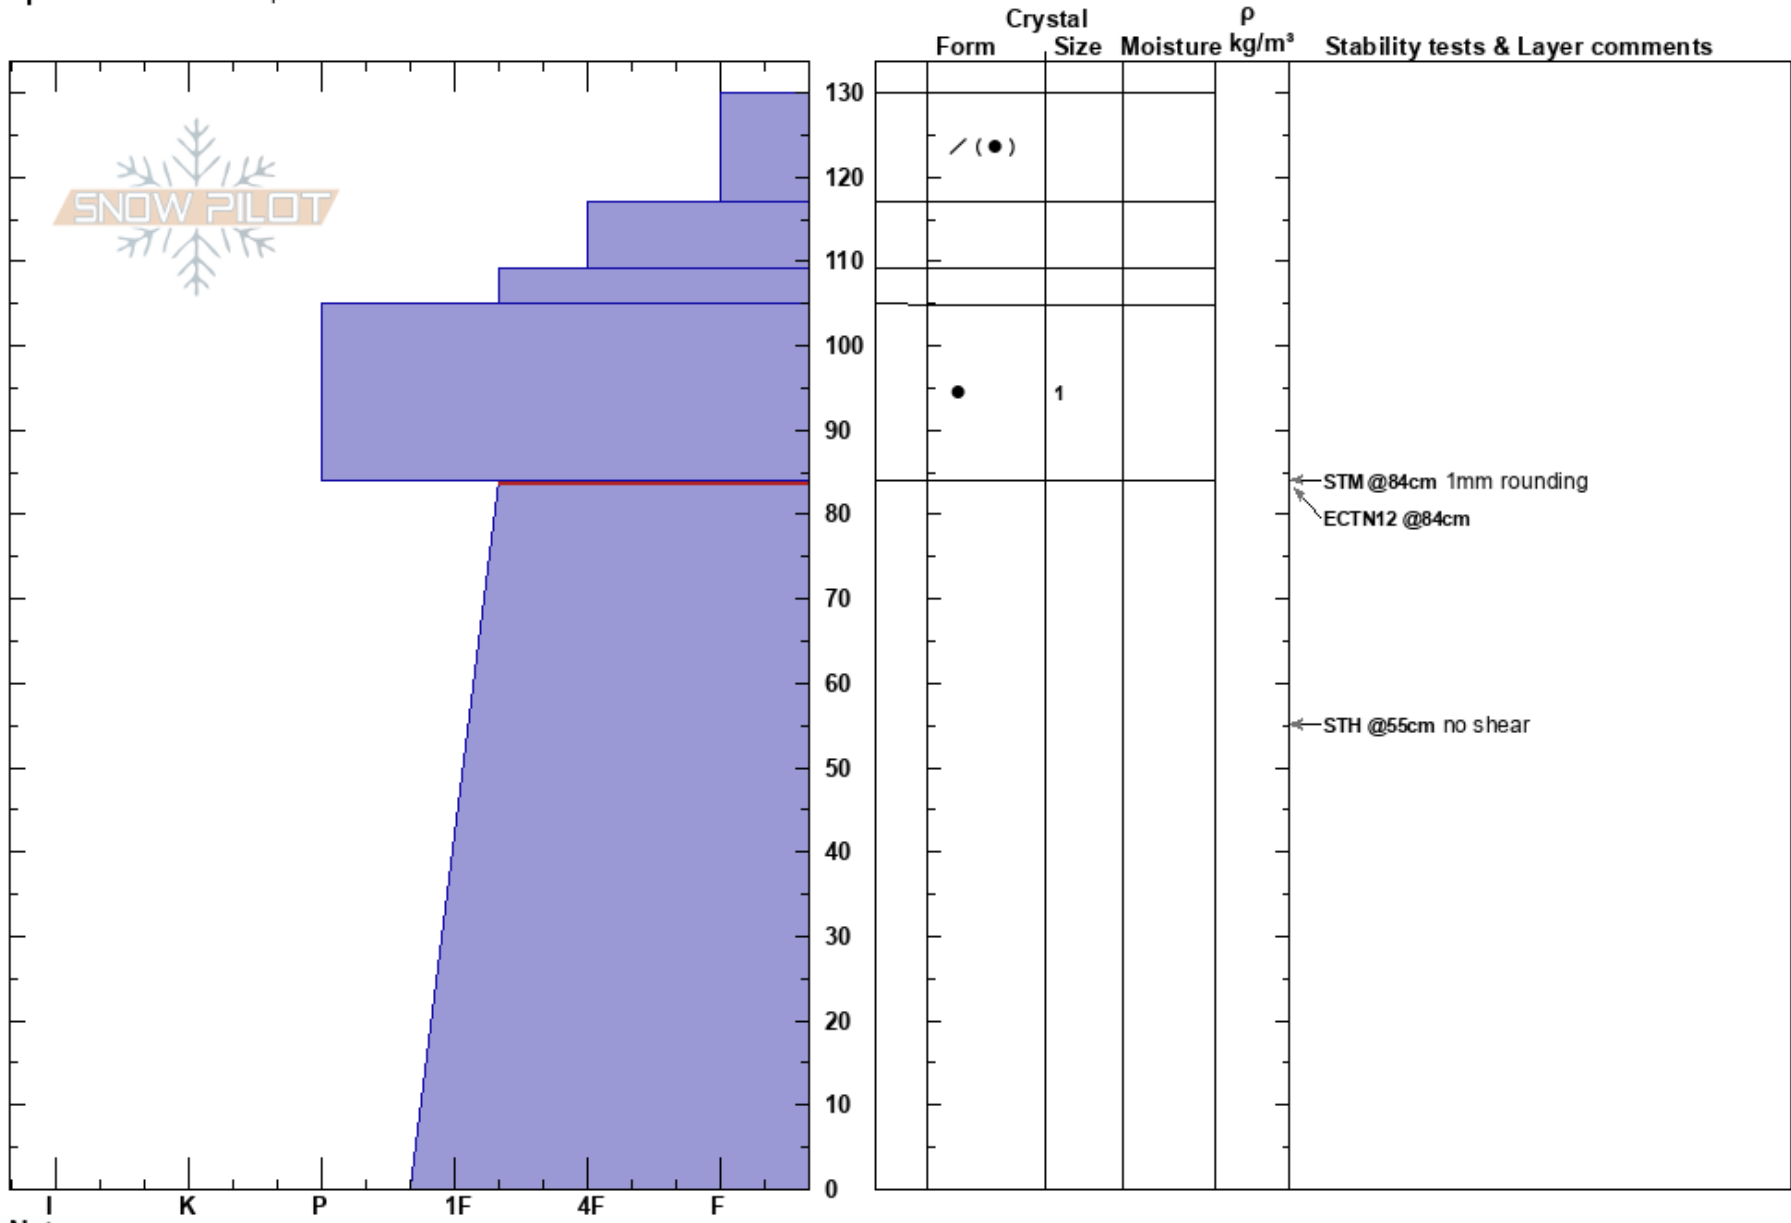

Woody Ridge
 Absaroka Range
 MT
 Elevation: 9444 ft
 Aspect: 275°
 Specifics: We skied slope

Don Carroll
 01/29/2021 - 1:00pm
 Co-ord: 44.99477N, -109.92335W
 Slope Angle: 35°
 Wind Loading: yes

Stability: **Air Temperature:**
 Sky Cover: BKN
 Precipitation: S-1
 Wind: Light Breeze

HS:130
 PF:15 84-0cm: Problematic layer

Notes: test with Jesse Logan; stability improved above 8500; wind loading not uniform