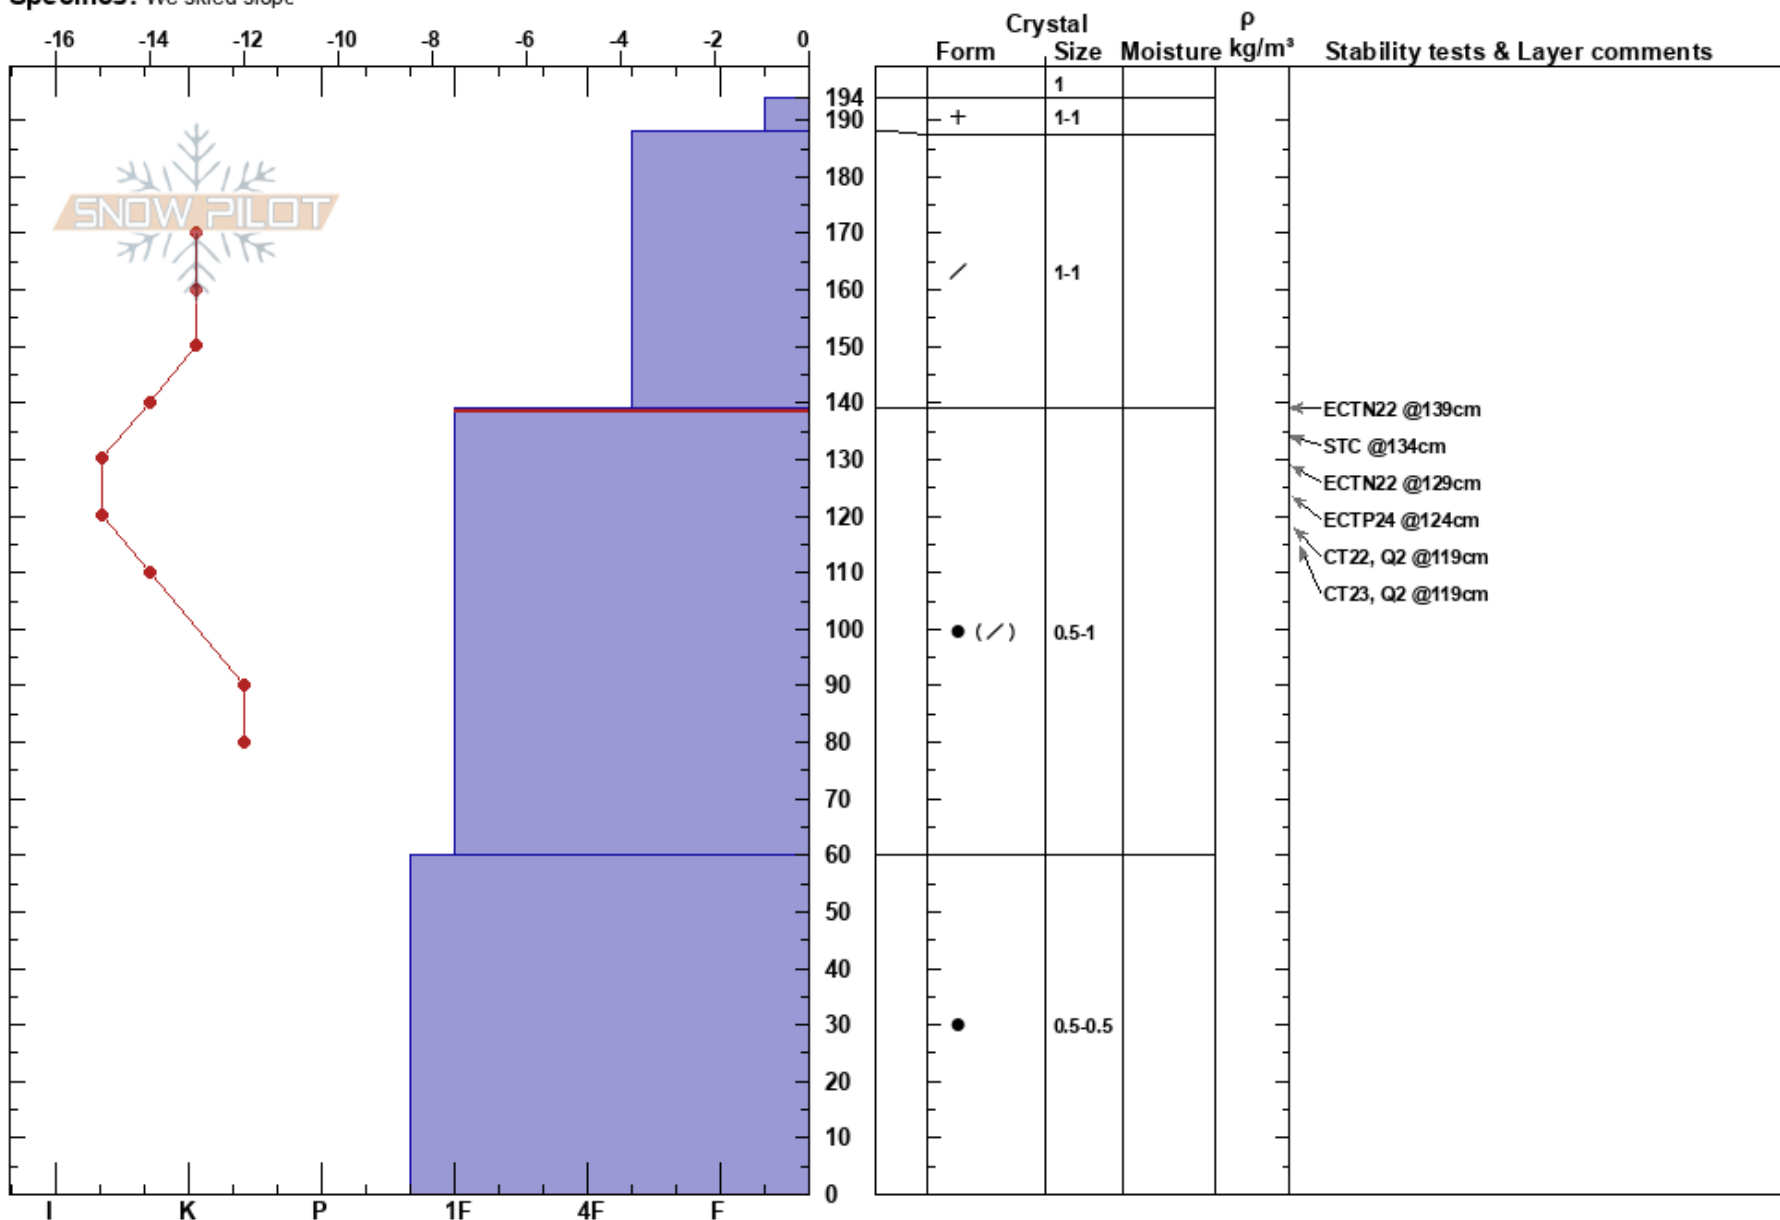

Snowslide
 Kachina Peaks
 AZ
 Elevation: 11922 ft
 Aspect: NE
 Specifics: We skied slope

William Carter
 01/29/2021 - 11:23am
 Co-ord: 12S 438368W 3910324N
 Slope Angle: 25°
 Wind Loading: yes

Stability:
 Air Temperature: -2°C
 Sky Cover: CLR
 Precipitation: NO
 Wind: SW Calm

HS:194
 PF:40
 PS:20
 139-60cm:Problematic layer

Notes: Extreme windloading. This was a pit within a windlip that was 194cm deep. 5m over from where the pit was dug was bare to rock.