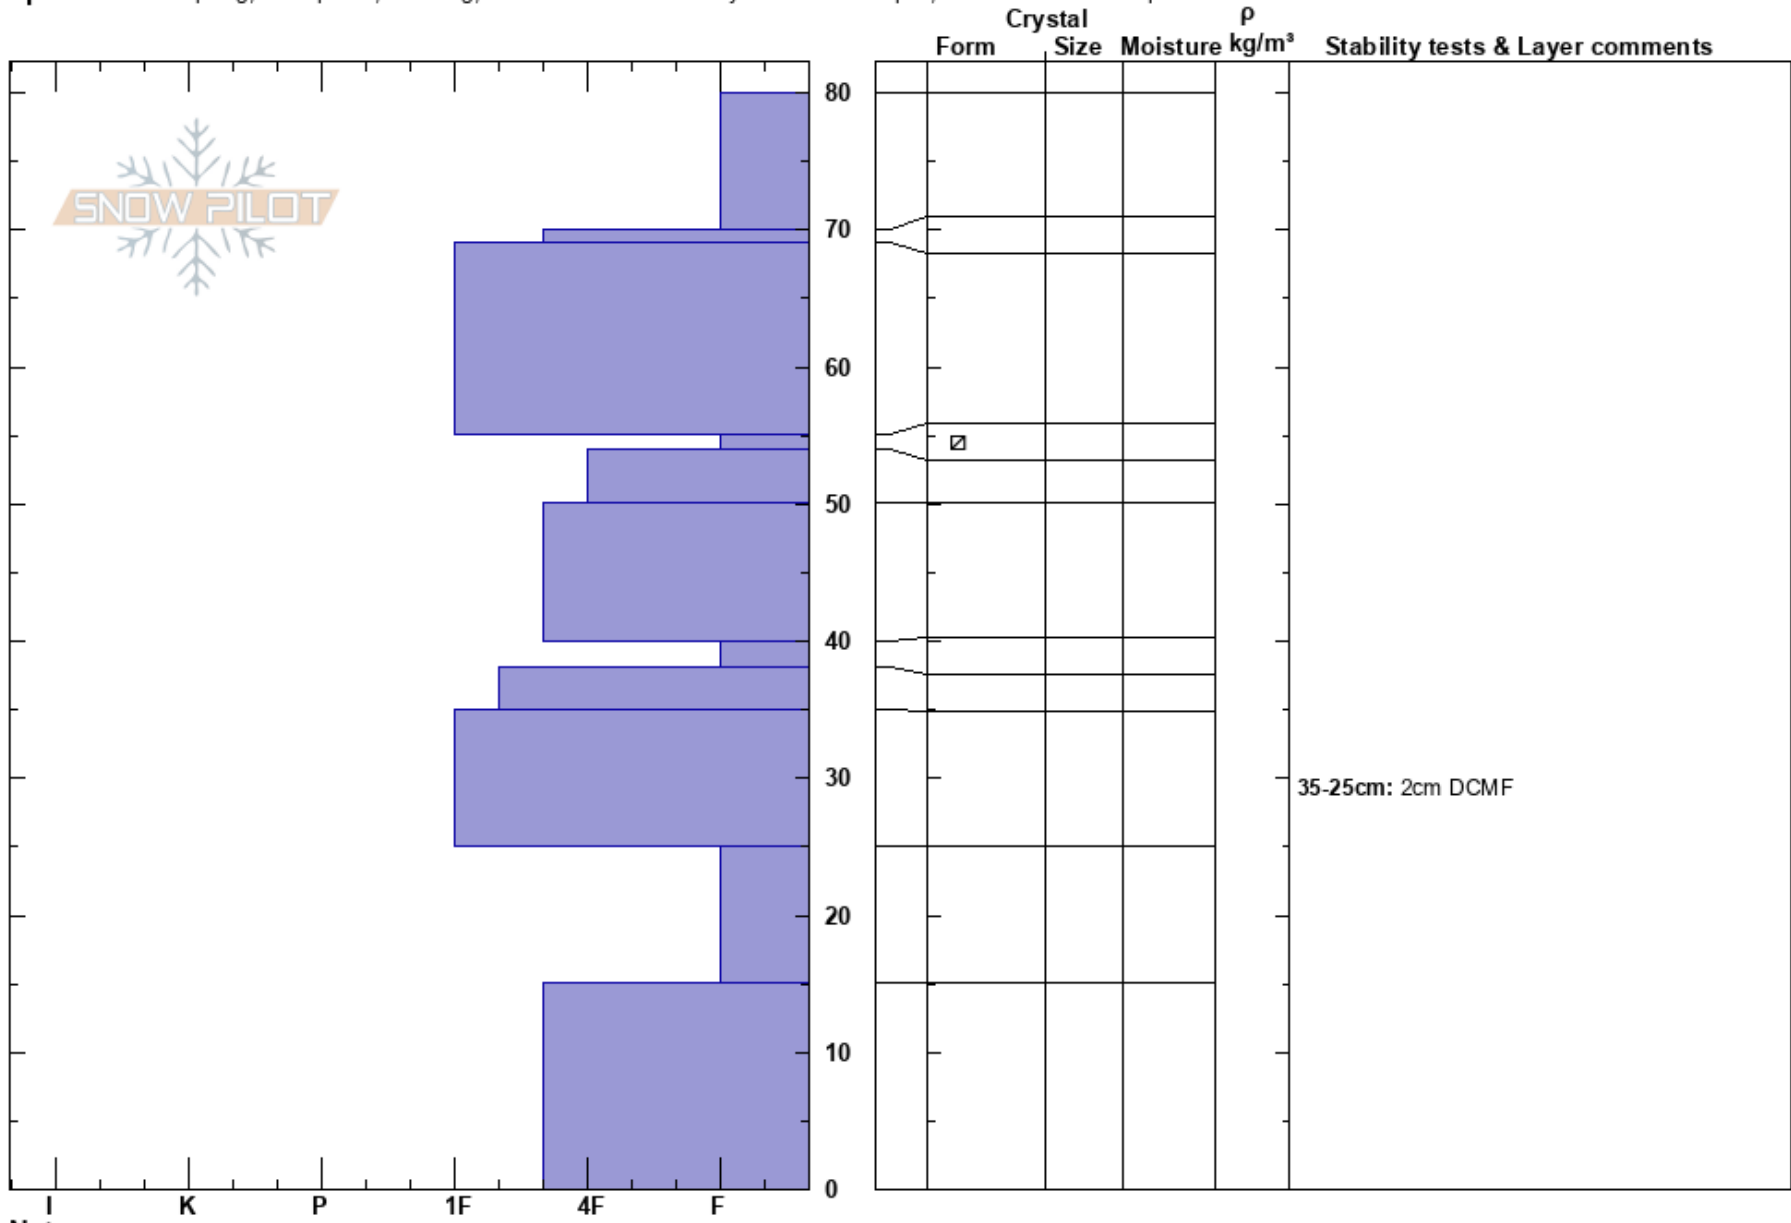

Wolf Creek NE 8900ft
 Uinta Range
 UT
 Elevation: 8900 ft
 Aspect: NE

Joseph Manship
 01/29/2021 - 1:26pm
 Co-ord:
 Slope Angle:
 Wind Loading: no

Stability: Poor
 Air Temperature:
 Sky Cover: BKN
 Precipitation: S-1
 Wind: S Light Breeze

HS:80
 35-25cm: 2cm DCMF
 35-25cm: Problematic layer

Specifics: Collapsing, widespread; Cracking; Recent avalanche activity on different slopes; We snowmobiled slope

Notes: