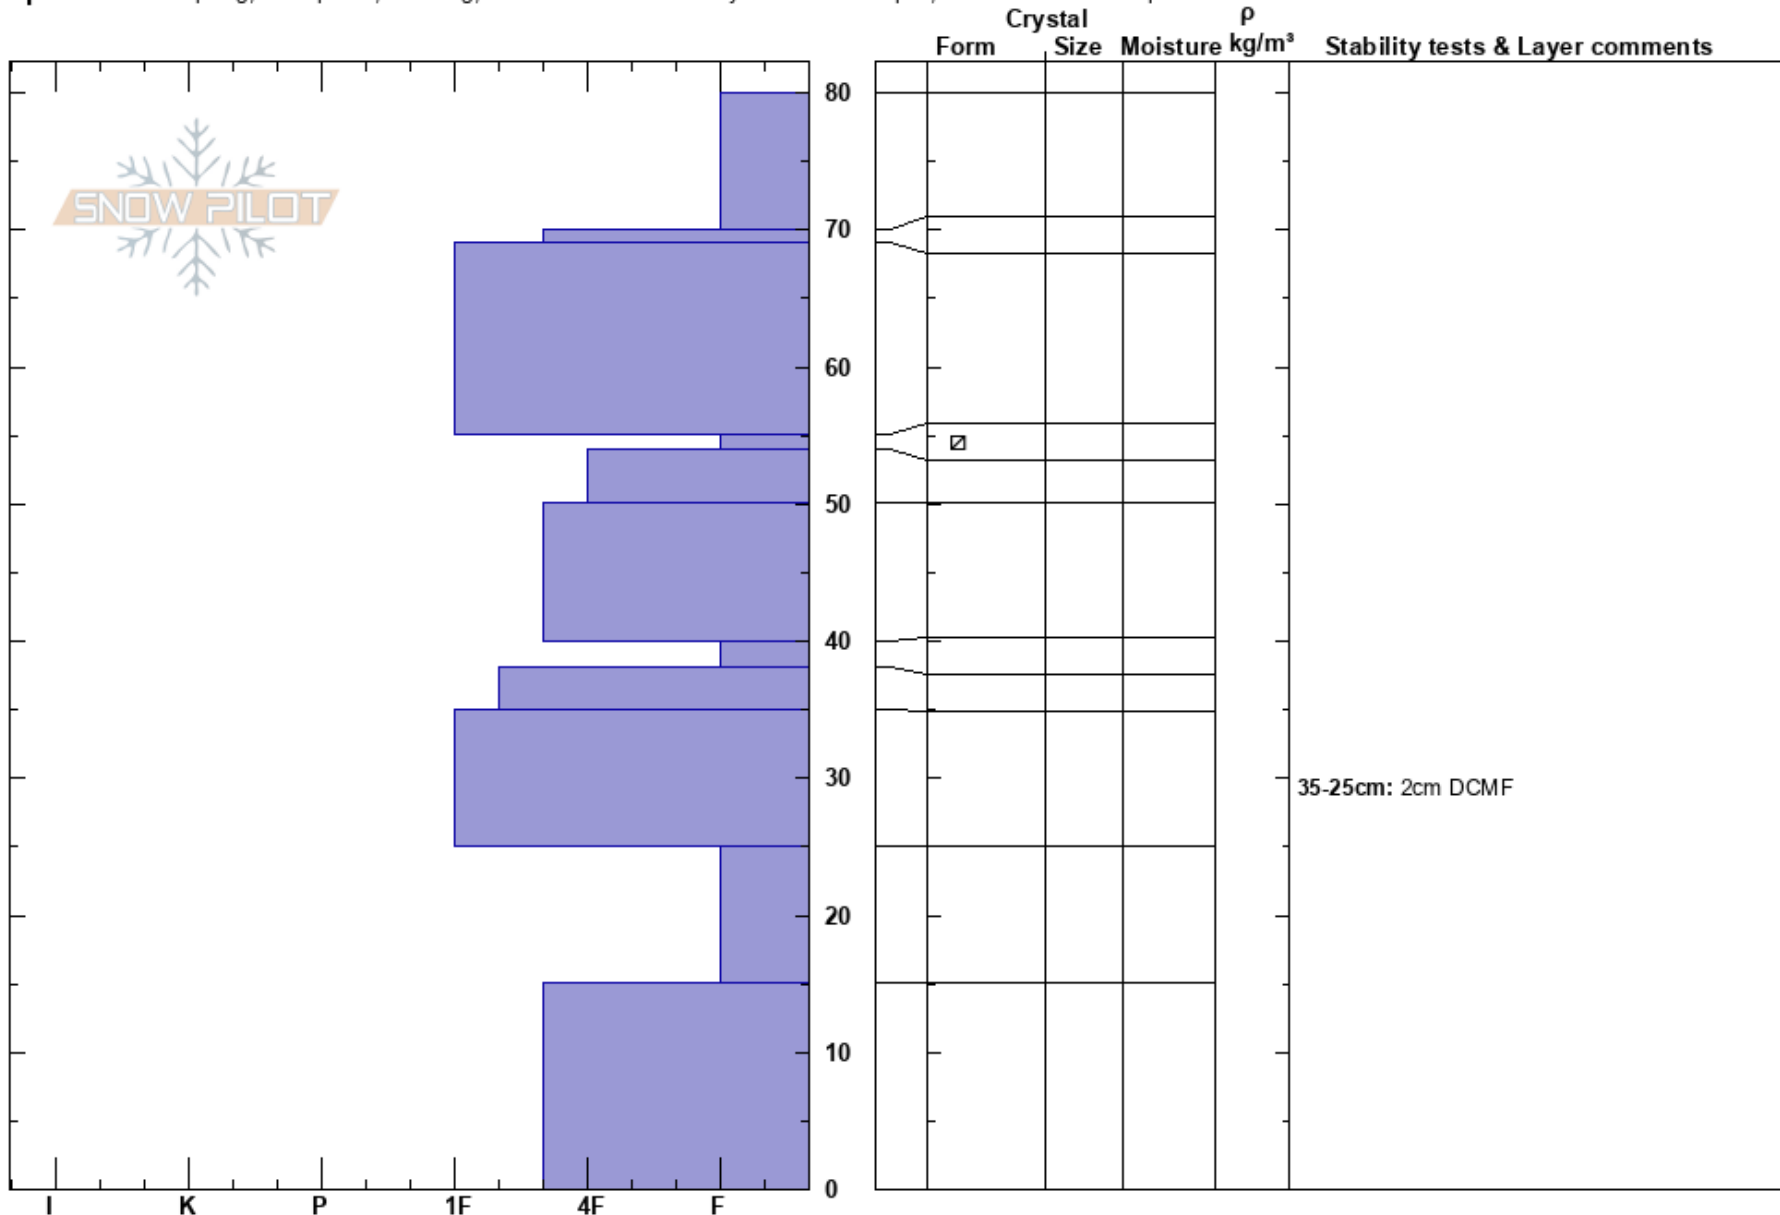

Wolf Creek NE 8900ft  
 Uinta Range  
 UT  
 Elevation: 8900 ft  
 Aspect: NE

Joseph Manship  
 01/29/2021 - 1:26pm  
 Co-ord:  
 Slope Angle:  
 Wind Loading: no

Stability: Poor  
 Air Temperature:  
 Sky Cover: BKN  
 Precipitation: S-1  
 Wind: S Light Breeze

HS:80  
 35-25cm: 2cm DCMF  
 35-25cm: Problematic layer

Specifics: Collapsing, widespread; Cracking; Recent avalanche activity on different slopes; We snowmobiled slope

Notes: