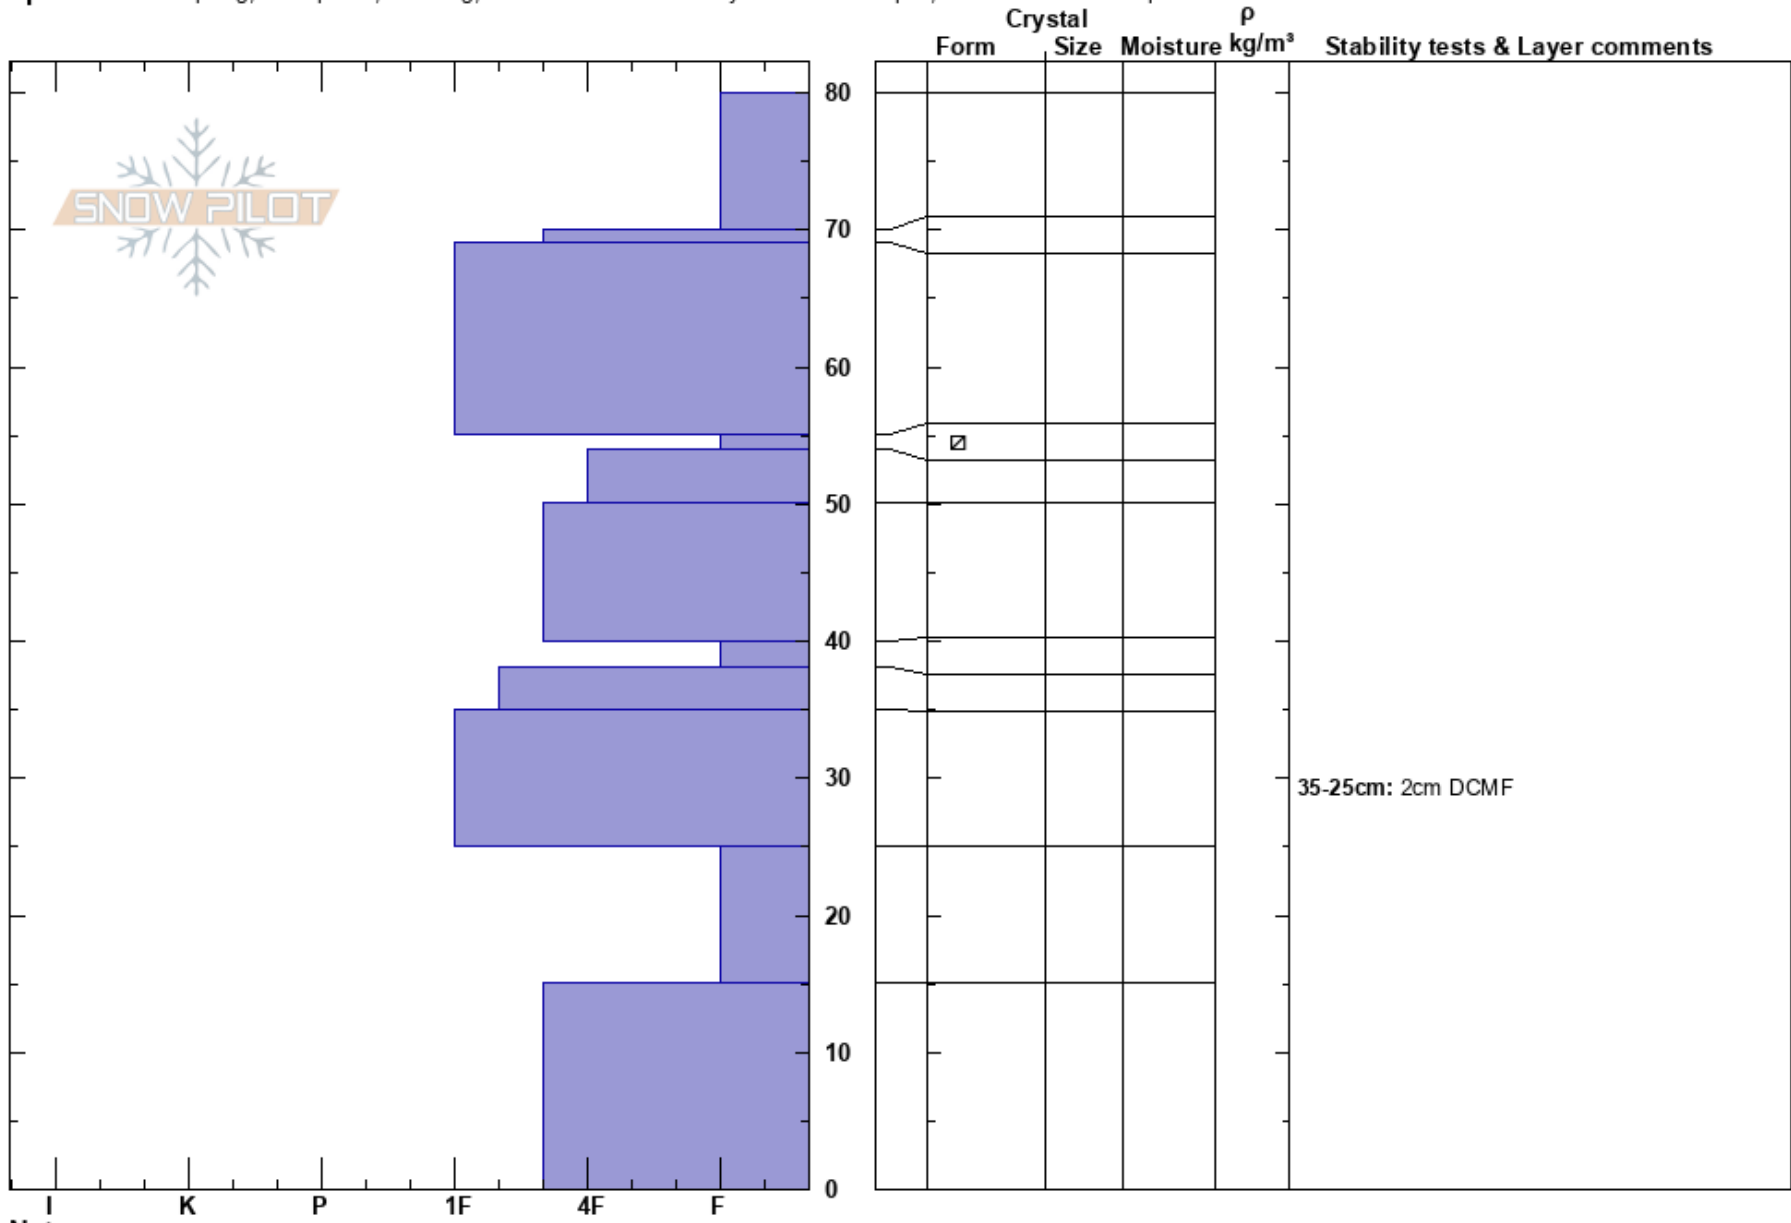

Wolf Creek NE 8900ft  
 Uinta Range  
 UT  
 Elevation: 8900 ft  
 Aspect: NE

Joseph Manship  
 01/29/2021 - 1:26pm  
 Co-ord:  
 Slope Angle:  
 Wind Loading: no

Stability: Poor  
 Air Temperature:  
 Sky Cover: BKN  
 Precipitation: S-1  
 Wind: S Light Breeze

HS:80  
 35-25cm: 2cm DCMF  
 35-25cm: Problematic layer

Specifics: Collapsing, widespread; Cracking; Recent avalanche activity on different slopes; We snowmobiled slope

Notes: